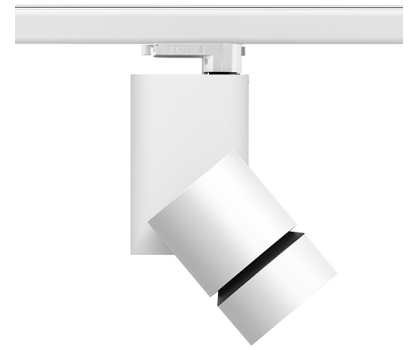

SOLID PURE TRACK DALI VERSION

Number of heads	1
Design awards	Red Dot Design Award Winner 2013
Mounting	Three phase track
Lamps description	LED Array 23W 2231 lm 3000K CRI 90
Luminaire luminous flux	See reference number
Voltage (V)	220/240
Environment	Indoor

OPTICAL

Light controller description	Protection glass
Aiming	Adjustable
Light distribution symmetry	Symmetric
Beam angle	17° Medium

ELECTRICAL

Transformer availability	Included
Transformer mounting	Integral
Transformer type	Electronic dimmable dali
Emergency	Without
Insulation class	Class I

PHYSICAL

Diameter (mm)	S/N
Height (mm)	239,5
Spot diameter (mm)	103
Construction material	Aluminium
Weight (kg)	1,70

Solid Pure Track Dali Version
designed by Knud Holscher

Spotlight to be installed on 3-circuit-track with LED light source. Integrated power supply 220-240V / 50-60Hz.

Honeycomb anti-glare screen

"Honeycomb" anti-glare screen: in thin, black-painted aluminium sheets.

● 08.8766.64.OD

Blue filter

Blue filter

● 08.8766.65.OD

Sky blue filter

Sky blue filter