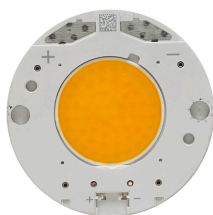

Recessed box for fix-point

● 60.3023.29

Fix-point

Solid Pure Track No Dimmable
designed by Knud Holscher

Spotlight to be installed on 3-circuit-track with LED light source.
Integrated power supply 220-240V / 50-60Hz.

● 09.2885.30 - 1831lm White

● 09.2885.14 - 1831lm Black

Solid Pure Track No Dimmable . Lamps

LED Array

Lamp category:

LED

Socket:

Special base