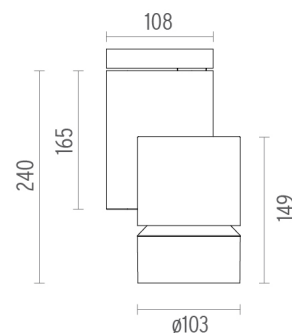

SOLID PURE CEILING/WALL DALI VERSION

Number of heads	1
Design awards	Red Dot Design Award Winner 2013
Mounting	Ceiling surface, Wall surface
Lamps description	LED Array 30W 3667 lm 4000K CRI 80
Luminaire luminous flux	See reference number
Voltage (V)	220/240
Environment	Indoor

OPTICAL

Light controller description	Protection glass
Aiming	Adjustable
Light distribution symmetry	Symmetric
Beam angle	44° Flood

Solid Pure Ceiling/Wall Dali Version
designed by Knud Holscher

Spotlight to be installed on ceiling/wall with LED light source. Integrated power supply 220-240V / 50-60Hz.

PHYSICAL

Diameter (mm)	S/N
Height (mm)	239,5
Spot diameter (mm)	103
Construction material	Aluminium
Weight (kg)	1,90

CERTIFICATIONS

Solid Pure Ceiling/Wall Dali Version . Accessories

Optical

08.8768.14

Holding ring