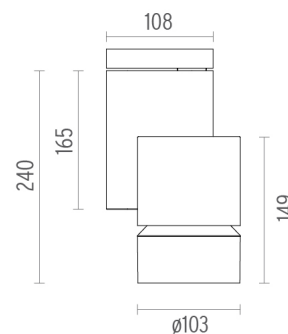

Solid Pure Ceiling/Wall Dali Version
designed by Knud Holscher

Spotlight to be installed on ceiling/wall with LED light source. Integrated power supply 220-240V / 50-60Hz.

● 09.2884.30.DA - 3162lm White

● 09.2884.14.DA - 3162lm Black