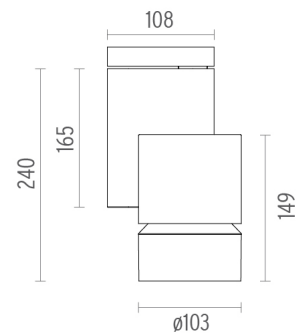

SOLID PURE CEILING/WALL NO DIMMABLE

Number of heads	1
Design awards	Red Dot Design Award Winner 2013
Mounting	Ceiling surface, Wall surface
Lamps description	LED Array 30W 3667 lm 4000K CRI 80
Luminaire luminous flux	See reference number
Voltage (V)	220/240
Environment	Indoor

OPTICAL

Light controller description	Protection glass
Aiming	Adjustable
Light distribution symmetry	Symmetric
Beam angle	14° Spot

Solid Pure Ceiling/Wall No Dimmable
designed by Knud Holscher

Spotlight to be installed on ceiling/wall with LED light source. Integrated power supply 220-240V / 50-60Hz.

Diameter (mm)	S/N
Height (mm)	239,5
Spot diameter (mm)	103
Construction material	Aluminium
Weight (kg)	1,90

CERTIFICATIONS

Solid Pure Ceiling/Wall No Dimmable . Accessories

Optical

08.8768.14

Holding ring

Holding ring