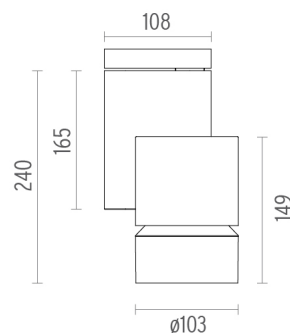

SOLID PURE CEILING/WALL DALI VERSION

Number of heads	1
Design awards	Red Dot Design Award Winner 2013
Mounting	Ceiling surface, Wall surface
Lamps description	LED Array 30W 3667 lm 4000K CRI 80
Luminaire luminous flux	See reference number
Voltage (V)	220/240
Environment	Indoor

OPTICAL

Light controller description	Protection glass
Aiming	Adjustable
Light distribution symmetry	Symmetric
Beam angle	14° Spot

Solid Pure Ceiling/Wall Dali Version
designed by Knud Holscher

Spotlight to be installed on ceiling/wall with LED light source. Integrated power supply 220-240V / 50-60Hz.

PHYSICAL

Diameter (mm)	S/N
Height (mm)	239,5
Spot diameter (mm)	103
Construction material	Aluminium
Weight (kg)	1,90

CERTIFICATIONS

Solid Pure Ceiling/Wall Dali Version . Accessories

Optical

08.8768.14

Holding ring