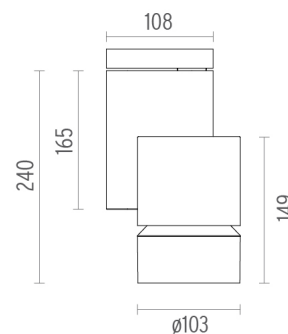

Solid Pure Ceiling/Wall Dali Version
designed by Knud Holscher

Spotlight to be installed on ceiling/wall with LED light source. Integrated power supply 220-240V / 50-60Hz.

● 09.2882.30.DA - 3238lm White

● 09.2882.14.DA - 3238lm Black