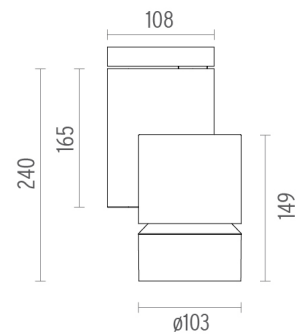

SOLID PURE CEILING/WALL NO DIMMABLE

Number of heads	1
Design awards	Red Dot Design Award Winner 2013
Mounting	Ceiling surface, Wall surface
Lamps description	LED Array 30W 3516 lm 3000K CRI 80
Luminaire luminous flux	See reference number
Voltage (V)	220/240
Environment	Indoor

OPTICAL

Light controller description	Protection glass
Aiming	Adjustable
Light distribution symmetry	Symmetric
Beam angle	44° Flood

Solid Pure Ceiling/Wall No Dimmable
designed by Knud Holscher

Spotlight to be installed on ceiling/wall with LED light source. Integrated power supply 220-240V / 50-60Hz.

Diameter (mm)	S/N
Height (mm)	239,5
Spot diameter (mm)	103
Construction material	Aluminium
Weight (kg)	1,90

CERTIFICATIONS

Solid Pure Ceiling/Wall No Dimmable . Accessories

Optical

08.8768.14

Holding ring

Holding ring