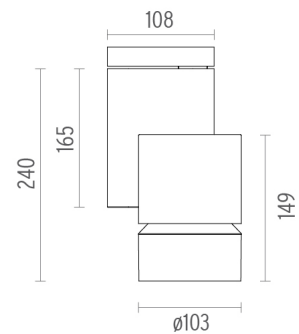

Solid Pure Ceiling/Wall Dali Version
designed by Knud Holscher

Spotlight to be installed on ceiling/wall with LED light source. Integrated power supply 220-240V / 50-60Hz.

● 09.2877.30.DA - 2799lm White

● 09.2877.14.DA - 2799lm Black