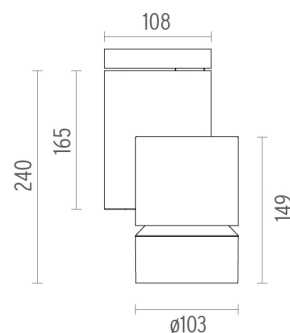

### OPTICAL

<b>Light controller description</b>	Protection glass
<b>Aiming</b>	Adjustable
<b>Light distribution symmetry</b>	Symmetric
<b>Beam angle</b>	22° Medium

**Solid Pure Ceiling/Wall Dali Version**  
designed by Knud Holscher

### PHYSICAL

<b>Diameter (mm)</b>	S/N
<b>Height (mm)</b>	239,5
<b>Spot diameter (mm)</b>	103
<b>Construction material</b>	Aluminium
<b>Weight (kg)</b>	1,90