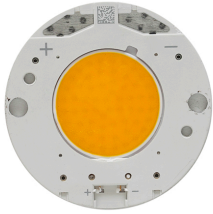

Solid Pure Ceiling/Wall Dali Version . Lamps

LED Array

Lamp category:

LED

Socket:

Special base

Lamp type:

LED Array