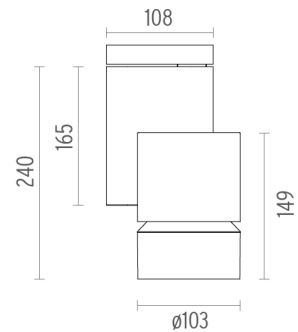

Solid Pure Ceiling/Wall No Dimmable
designed by Knud Holscher

Spotlight to be installed on ceiling/wall with LED light source. Integrated power supply 220-240V / 50-60Hz.

- 09.2876.30 - 2733lm White
- 09.2876.14 - 2733lm Black