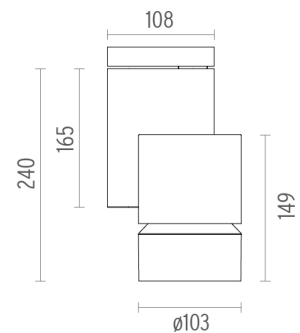

SOLID PURE CEILING/WALL NO DIMMABLE

Number of heads	1
Design awards	Red Dot Design Award Winner 2013
Mounting	Ceiling surface, Wall surface
Lamps description	LED Array 30W 3516 lm 3000K CRI 80
Luminaire luminous flux	See reference number
Voltage (V)	220/240
Environment	Indoor

OPTICAL

Light controller description	Protection glass
Aiming	Adjustable
Light distribution symmetry	Symmetric
Beam angle	14° Spot

Solid Pure Ceiling/Wall No Dimmable
designed by Knud Holscher

Spotlight to be installed on ceiling/wall with LED light source. Integrated power supply 220-240V / 50-60Hz.

Diameter (mm)	S/N
Height (mm)	239,5
Spot diameter (mm)	103
Construction material	Aluminium
Weight (kg)	1,90

CERTIFICATIONS

Solid Pure Ceiling/Wall No Dimmable . Accessories

Optical

08.8768.14

Holding ring

Holding ring