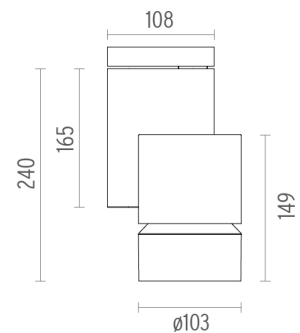

SOLID PURE CEILING/WALL DALI VERSION

Number of heads	1
Design awards	Red Dot Design Award Winner 2013
Mounting	Ceiling surface, Wall surface
Lamps description	LED Array 30W 3516 lm 3000K CRI 80
Luminaire luminous flux	See reference number
Voltage (V)	220/240
Environment	Indoor

OPTICAL

Light controller description	Protection glass
Aiming	Adjustable
Light distribution symmetry	Symmetric
Beam angle	14° Spot

Solid Pure Ceiling/Wall Dali Version
designed by Knud Holscher

Spotlight to be installed on ceiling/wall with LED light source. Integrated power supply 220-240V / 50-60Hz.

PHYSICAL

Diameter (mm)	S/N
Height (mm)	239,5
Spot diameter (mm)	103
Construction material	Aluminium
Weight (kg)	1,90

CERTIFICATIONS

Solid Pure Ceiling/Wall Dali Version . Accessories

Optical

08.8768.14

Holding ring