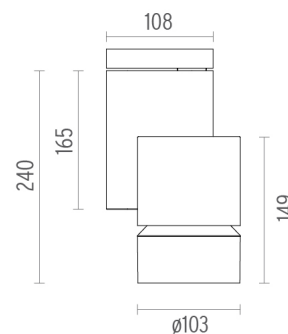

Solid Pure Ceiling/Wall Dali Version
designed by Knud Holscher

Spotlight to be installed on ceiling/wall with LED light source. Integrated power supply 220-240V / 50-60Hz.

● 09.2876.30.DA - 2733lm White

● 09.2876.14.DA - 2733lm Black