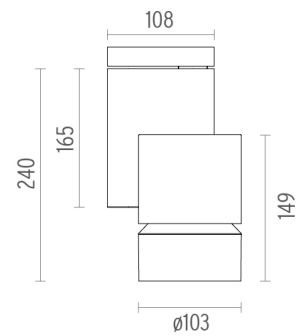

## SOLID PURE CEILING/WALL NO DIMMABLE

<b>Number of heads</b>	1
<b>Design awards</b>	Red Dot Design Award Winner 2013
<b>Mounting</b>	Ceiling surface, Wall surface
<b>Lamps description</b>	LED Array 30W 2855 lm 3000K CRI 90
<b>Luminaire luminous flux</b>	See reference number
<b>Voltage (V)</b>	220/240
<b>Environment</b>	Indoor

### OPTICAL

<b>Light controller description</b>	Protection glass
<b>Aiming</b>	Adjustable
<b>Light distribution symmetry</b>	Symmetric
<b>Beam angle</b>	44° Flood

**Solid Pure Ceiling/Wall No Dimmable**  
designed by Knud Holscher

### PHYSICAL

<b>Diameter (mm)</b>	S/N
<b>Height (mm)</b>	239,5
<b>Spot diameter (mm)</b>	103
<b>Construction material</b>	Aluminium
<b>Weight (kg)</b>	1,90