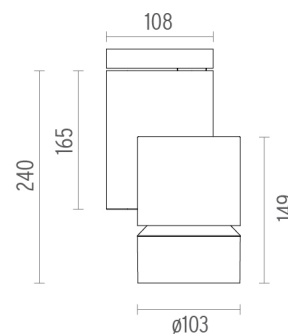

Solid Pure Ceiling/Wall Dali Version
designed by Knud Holscher

Spotlight to be installed on ceiling/wall with LED light source. Integrated power supply 220-240V / 50-60Hz.

● 09.2874.30.DA - 2486lm White

● 09.2874.14.DA - 2486lm Black