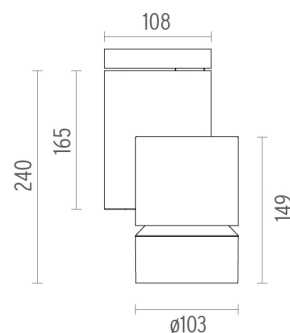

SOLID PURE CEILING/WALL DALI VERSION

Number of heads	1
Design awards	Red Dot Design Award Winner 2013
Mounting	Ceiling surface, Wall surface
Lamps description	LED Array 30W 2855 lm 3000K CRI 90
Luminaire luminous flux	See reference number
Voltage (V)	220/240
Environment	Indoor

OPTICAL

Light controller description	Protection glass
Aiming	Adjustable
Light distribution symmetry	Symmetric
Beam angle	22° Medium

Solid Pure Ceiling/Wall Dali Version
designed by Knud Holscher

Spotlight to be installed on ceiling/wall with LED light source. Integrated power supply 220-240V / 50-60Hz.

PHYSICAL

Diameter (mm)	S/N
Height (mm)	239,5
Spot diameter (mm)	103
Construction material	Aluminium
Weight (kg)	1,90

CERTIFICATIONS

Solid Pure Ceiling/Wall Dali Version . Accessories

Optical

08.8768.14

Holding ring