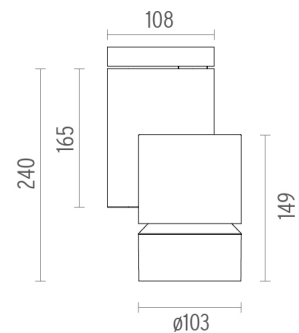

SOLID PURE CEILING/WALL DALI VERSION

Number of heads	1
Design awards	Red Dot Design Award Winner 2013
Mounting	Ceiling surface, Wall surface
Lamps description	LED Array 30W 2855 lm 3000K CRI 90
Luminaire luminous flux	See reference number
Voltage (V)	220/240
Environment	Indoor

OPTICAL

Light controller description	Protection glass
Aiming	Adjustable
Light distribution symmetry	Symmetric
Beam angle	14° Spot

Solid Pure Ceiling/Wall Dali Version designed by Knud Holscher

Spotlight to be installed on ceiling/wall with LED light source. Integrated power supply 220-240V / 50-60Hz.

PHYSICAL

Diameter (mm)	S/N
Height (mm)	239,5
Spot diameter (mm)	103
Construction material	Aluminium
Weight (kg)	1,90

CERTIFICATIONS

Solid Pure Ceiling/Wall Dali Version . Accessories

Optical

08.8768.14

Holding ring