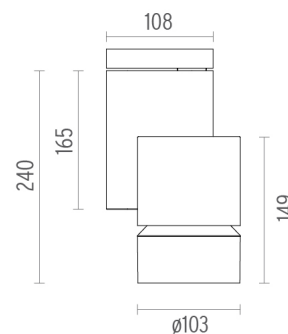

Solid Pure Ceiling/Wall Dali Version
designed by Knud Holscher

Spotlight to be installed on ceiling/wall with LED light source. Integrated power supply 220-240V / 50-60Hz.

● 09.2873.30.DA - 2516lm White

● 09.2873.14.DA - 2516lm Black