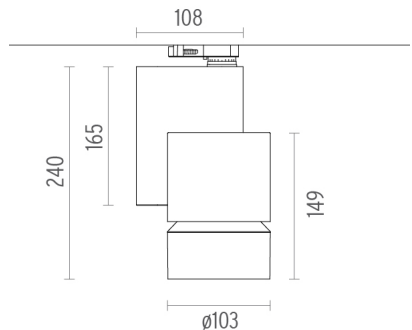

## Solid Pure Track No Dimmable . Lamps

**LED Array**

**Lamp category:**

LED

**Socket:**

Special base

**Lamp type:**

LED Array