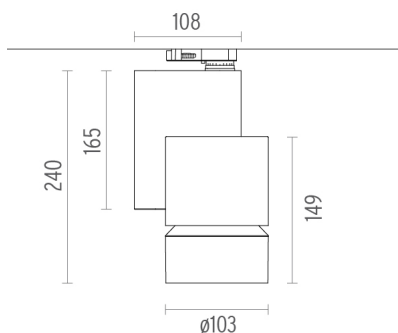

Spotlight to be installed on 3-circuit-track with LED light source. Integrated power supply 220-240V / 50-60Hz.

● 09.2872.30 - 266 l lm	White
● 09.2872.14 - 266 l lm	Black