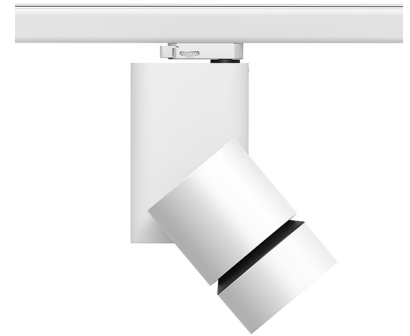

Solid Pure Track No Dimmable . Accessories

Mounting

● 60.3022.11

● 60.3023.11

● 60.3022.14

● 60.3023.14

Recessed box for fix-point

● 60.3023.29

Fix-point

Solid Pure Track No Dimmable
designed by Knud Holscher

Spotlight to be installed on 3-circuit-track with LED light source.
Integrated power supply 220-240V / 50-60Hz.

● 09.2871.30 - 2799lm White

● 09.2871.14 - 2799lm Black