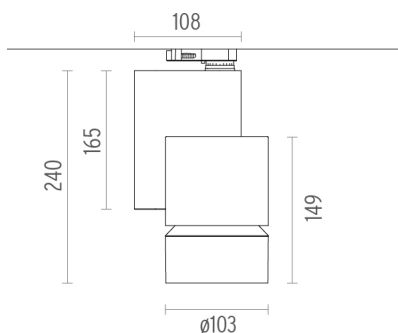

Spotlight to be installed on 3-circuit-track with LED light source. Integrated power supply 220-240V / 50-60Hz.

- 09.2870.30 - 2733lm White
- 09.2870.14 - 2733lm Black