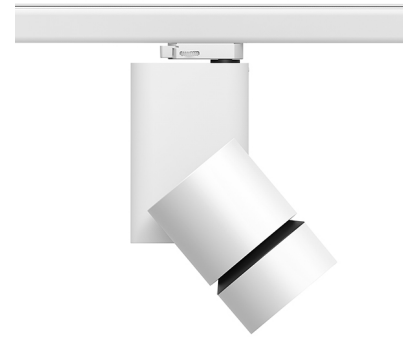

Solid Pure Track No Dimmable . Accessories

Optical

08.8768.14

Holding ring

Holding ring

● 08.8763.14

Honeycomb anti-glare screen

"Honeycomb" anti-glare screen: in thin, black-painted aluminium sheets.

● 08.8766.64.OD

Blue filter

Blue filter

● 08.8766.65.OD

Sky blue filter

Sky blue filter

● 08.8766.66.OD

Amber filter

Amber filter

● 08.8766.67.OD

Red filter

Red filter