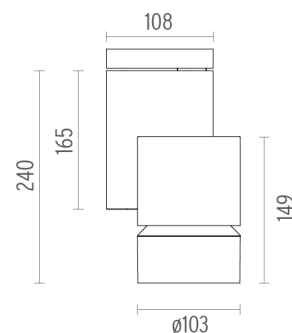

### PHYSICAL

<b>Diameter (mm)</b>	S/N
<b>Height (mm)</b>	239,5
<b>Spot diameter (mm)</b>	103
<b>Construction material</b>	Aluminium
<b>Weight (kg)</b>	1,90