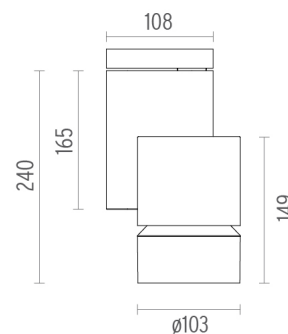

Solid Pure Ceiling/Wall Dali Version
designed by Knud Holscher

Spotlight to be installed on ceiling/wall with LED light source. Integrated power supply 220-240V / 50-60Hz.

● 09.2867.30.DA - 2299lm White

● 09.2867.14.DA - 2299lm Black