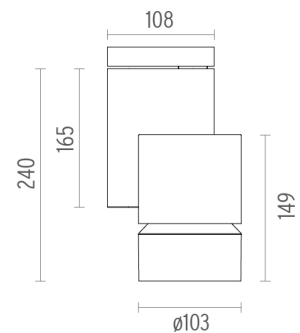

SOLID PURE CEILING/WALL DALI VERSION

Number of heads	1
Design awards	Red Dot Design Award Winner 2013
Mounting	Ceiling surface, Wall surface
Lamps description	LED Array 23W 2865 lm 4000K CRI 80
Luminaire luminous flux	See reference number
Voltage (V)	220/240
Environment	Indoor

OPTICAL

Light controller description	Protection glass
Aiming	Adjustable
Light distribution symmetry	Symmetric
Beam angle	25° Flood

Solid Pure Ceiling/Wall Dali Version
designed by Knud Holscher

Spotlight to be installed on ceiling/wall with LED light source. Integrated power supply 220-240V / 50-60Hz.

PHYSICAL

Diameter (mm)	S/N
Height (mm)	239,5
Spot diameter (mm)	103
Construction material	Aluminium
Weight (kg)	1,90

CERTIFICATIONS

Solid Pure Ceiling/Wall Dali Version . Accessories

Optical

08.8768.14

Holding ring