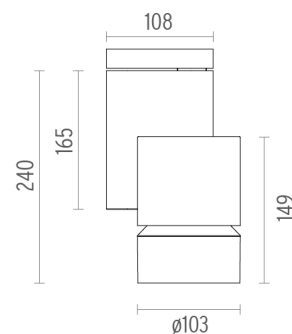

Solid Pure Ceiling/Wall No Dimmable
designed by Knud Holscher

Spotlight to be installed on ceiling/wall with LED light source. Integrated power supply 220-240V / 50-60Hz.

- 09.2866.30 - 2299lm White
- 09.2866.14 - 2299lm Black