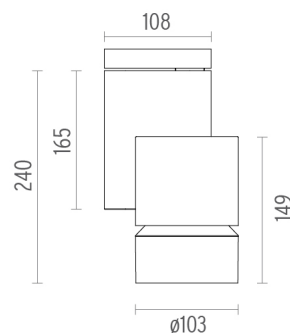

SOLID PURE CEILING/WALL NO DIMMABLE

Number of heads	1
Design awards	Red Dot Design Award Winner 2013
Mounting	Ceiling surface, Wall surface
Lamps description	LED Array 23W 2865 lm 4000K CRI 80
Luminaire luminous flux	See reference number
Voltage (V)	220/240
Environment	Indoor

OPTICAL

Light controller description	Protection glass
Aiming	Adjustable
Light distribution symmetry	Symmetric
Beam angle	17° Medium

Solid Pure Ceiling/Wall No Dimmable
designed by Knud Holscher

Spotlight to be installed on ceiling/wall with LED light source. Integrated power supply 220-240V / 50-60Hz.

Diameter (mm)	S/N
Height (mm)	239,5
Spot diameter (mm)	103
Construction material	Aluminium
Weight (kg)	1,90

CERTIFICATIONS

Solid Pure Ceiling/Wall No Dimmable . Accessories

Optical

08.8768.14

Holding ring

Holding ring