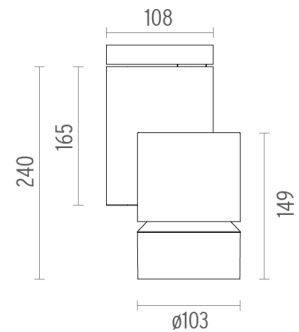

Solid Pure Ceiling/Wall Dali Version designed by Knud Holscher

Spotlight to be installed on ceiling/wall with LED light source. Integrated power supply 220-240V / 50-60Hz.

09.2866.30.DA - 2299lm White

09.2866.14.DA - 2299lm Black