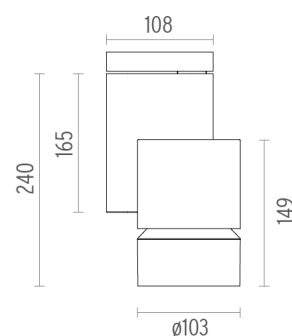

SOLID PURE CEILING/WALL DALI VERSION

Number of heads	1
Design awards	Red Dot Design Award Winner 2013
Mounting	Ceiling surface, Wall surface
Lamps description	LED Array 23W 2865 lm 4000K CRI 80
Luminaire luminous flux	See reference number
Voltage (V)	220/240
Environment	Indoor

OPTICAL

Light controller description	Protection glass
Aiming	Adjustable
Light distribution symmetry	Symmetric
Beam angle	17° Medium

Solid Pure Ceiling/Wall Dali Version
designed by Knud Holscher

Spotlight to be installed on ceiling/wall with LED light source. Integrated power supply 220-240V / 50-60Hz.

PHYSICAL

Diameter (mm)	S/N
Height (mm)	239,5
Spot diameter (mm)	103
Construction material	Aluminium
Weight (kg)	1,90

CERTIFICATIONS

Solid Pure Ceiling/Wall Dali Version . Accessories

Optical

08.8768.14

Holding ring