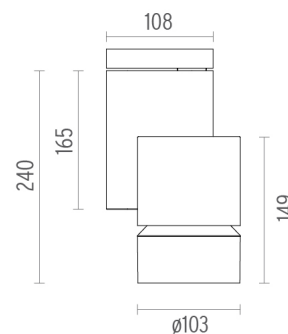

Solid Pure Ceiling/Wall Dali Version
designed by Knud Holscher

Spotlight to be installed on ceiling/wall with LED light source. Integrated power supply 220-240V / 50-60Hz.

● 09.2866.30.DA - 2299lm White

● 09.2866.14.DA - 2299lm Black