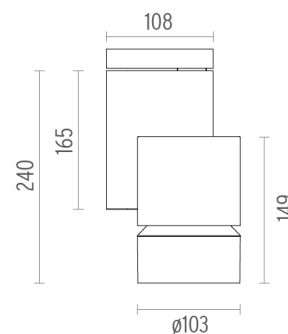

Solid Pure Ceiling/Wall No Dimmable
designed by Knud Holscher

Spotlight to be installed on ceiling/wall with LED light source. Integrated power supply 220-240V / 50-60Hz.

- 09.2865.30 - 2354lm White
- 09.2865.14 - 2354lm Black