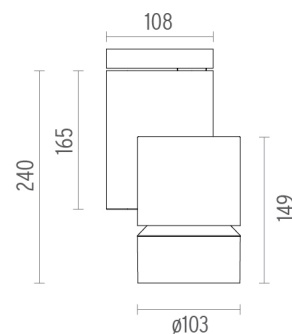

Solid Pure Ceiling/Wall No Dimmable
designed by Knud Holscher

Spotlight to be installed on ceiling/wall with LED light source. Integrated power supply 220-240V / 50-60Hz.

- 09.2865.30 - 2354lm White
- 09.2865.14 - 2354lm Black