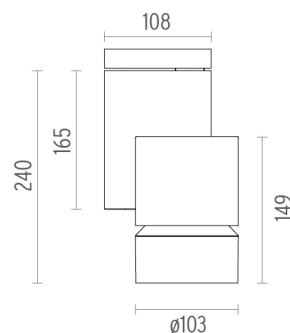

SOLID PURE CEILING/WALL NO DIMMABLE

| | |
|--------------------------------|------------------------------------|
| Number of heads | 1 |
| Design awards | Red Dot Design Award Winner 2013 |
| Mounting | Ceiling surface, Wall surface |
| Lamps description | LED Array 23W 2865 lm 4000K CRI 80 |
| Luminaire luminous flux | See reference number |
| Voltage (V) | 220/240 |
| Environment | Indoor |

OPTICAL

| | |
|-------------------------------------|------------------|
| Light controller description | Protection glass |
| Aiming | Adjustable |
| Light distribution symmetry | Symmetric |
| Beam angle | 10° Spot |

| | |
|-----------------------|-------|
| ● 09.2865.30 - 2354lm | White |
| ● 09.2865.14 - 2354lm | Black |

PHYSICAL

| | |
|------------------------------|-----------|
| Diameter (mm) | S/N |
| Height (mm) | 239,5 |
| Spot diameter (mm) | 103 |
| Construction material | Aluminium |
| Weight (kg) | 1,90 |