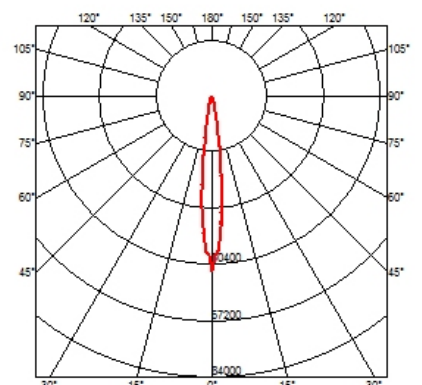

CERTIFICATIONS