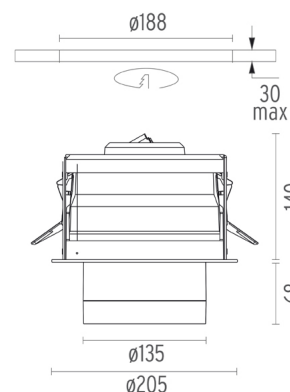

PURE 3 DOWNLIGHT

Number of heads	1
Mounting	Ceiling recessed
Lamps description	HIT-CRI G12 Max 150W
Voltage (V)	220/240
Environment	Indoor
Notes	To be completed with installation frame. Available as accessory element. Must be ordered separately.

OPTICAL

Light controller description	Protection glass
Aiming	Adjustable
Light distribution symmetry	Symmetric
Beam angle	13° Spot

ELECTRICAL

Control gear availability	Separate item
Control gear mounting	Remote
Emergency	Without
Insulation class	Class I

PHYSICAL

Cutout diameter (mm)	188
Spot diameter (mm)	135
Construction material	Aluminium
Weight (kg)	1,88

Metal halide lamp recessed downlight.
Remote control gear not included

● 09.1803.30	White
● 09.1803.02	Grey
● 09.1803.14	Black

CERTIFICATIONS