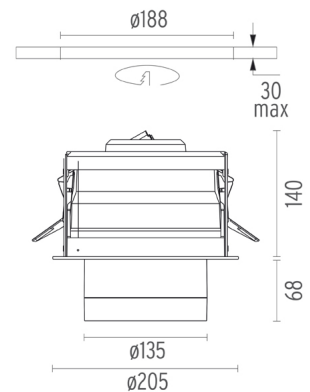

Pure 3 Downlight . Lamps

60.6481

HIT-CRI

Lamp Watt:
35 W

Lamp category:
Metal halide

Socket:
G12

Color temperature (K):
3000 °K

Catalog reference:
60.6481

Lamp type:
HIT-CRI

60.6482

HIT-CRI

Lamp Watt:
70 W

Lamp category:
Metal halide

Socket:
G12

Color temperature (K):
3000 °K

Catalog reference:
60.6482

Lamp type:
HIT-CRI

60.6140

HIT-CRI

Lamp Watt:
70 W

Lamp category:
Metal halide

Socket:
G12

Color temperature (K):
4200 °K

Catalog reference:
60.6140

Lamp type:
HIT-CRI

60.6141

HIT-CRI

Lamp Watt:
150 W

Lamp category:
Metal halide

Socket:
G12

Color temperature (K):
4200 °K

Catalog reference:
60.6141

Lamp type:
HIT-CRI

Metal halide lamp recessed downlight.
Remote control gear not included

● 09.1803.30	White
● 09.1803.02	Grey
● 09.1803.14	Black

CERTIFICATIONS