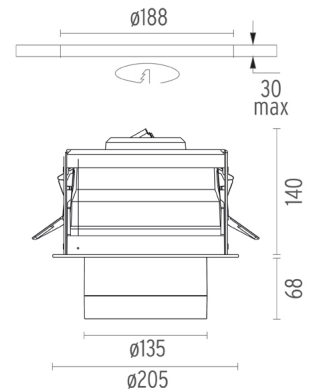

08.8162.67.OD

Red filter

Red filter