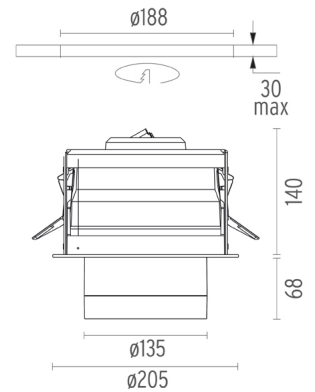

Pure 3 Downlight . Accessories

08.8162.CL

Cold light filter

Cold light filter

08.8162.DL

Daylight filter

Daylight filter

08.8162.ND

Neodimium

Neodimium

Pure 3 Downlight designed by Knud Holscher

Metal halide lamp recessed downlight.
Remote control gear not included

- 09.1803.30 White
- 09.1803.02 Grey
- 09.1803.14 Black

08.8162.69

Hot Light

Hot Light

08.8177.68

Flood lens

Flood lens made in press glass.

CERTIFICATIONS

Mounting

08.8154.00

Installation Frame for No Trim

Installation frame for Pure 3
Downlight No Trim.

HOW TO ORDER

● 08.8151.30

● 08.8151.02

● 08.8151.14

Installation Frame For Trim

Installation frame for Pure 3
Downlight Trim.