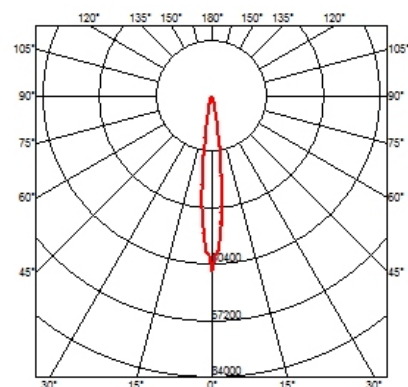

CERTIFICATIONS