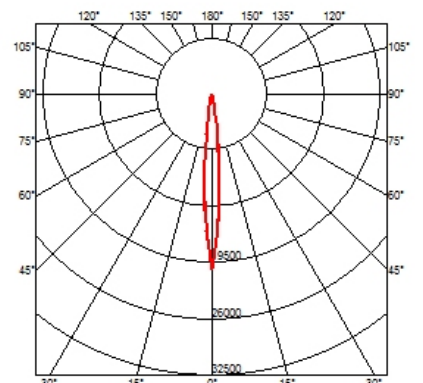

CERTIFICATIONS