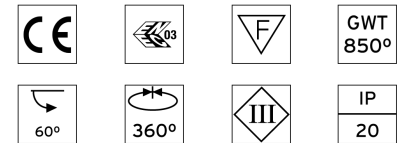

CERTIFICATIONS

Pure 2 Downlight . Accessories

Mounting

08.8153.00

Installation Frame for No Trim

Installation frame for Pure 2 Downlight No Trim.

HOW TO ORDER

● 08.8150.30