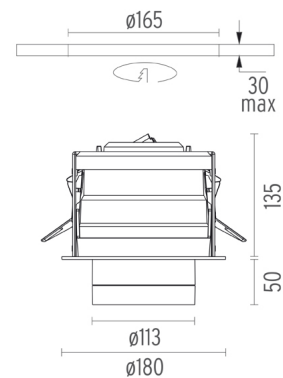

Pure 2 Pro external ring accessory

Pure 2 Pro external ring accessory.