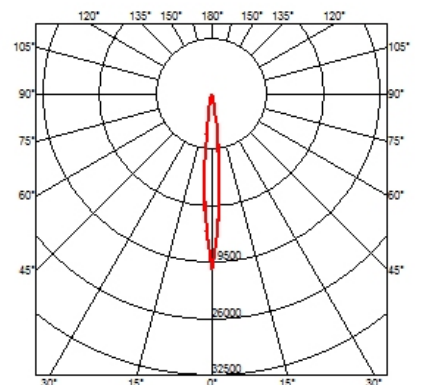

CERTIFICATIONS