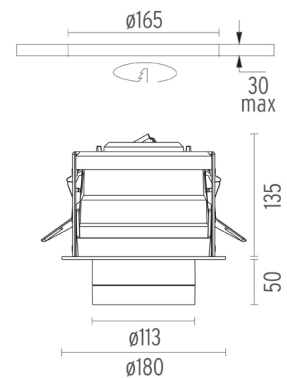

Pure 2 Downlight . Lamps

60.6305

QT-12

Lamp Watt:

90 W

Lamp category:

Halogen low voltage

Socket:

GY6.35

Color temperature (K):

3000 °K

Catalog reference:

60.6305

Lamp type:

QT-12

60.6306

QT-12

Lamp Watt:

100 W

Lamp category:

Halogen low voltage

Socket:

GY6.35

Color temperature (K):

3000 °K

Catalog reference:

60.6306

Lamp type:

QT-12

Pure 2 Downlight
designed by Knud Holscher

12V halogen lamp recessed downlight.
Remote transformer not included

- 09.1713.30 White
- 09.1713.02 Grey
- 09.1713.14 Black

CERTIFICATIONS