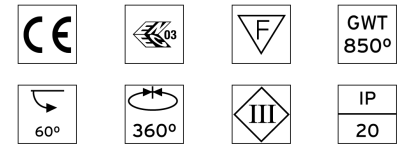

CERTIFICATIONS