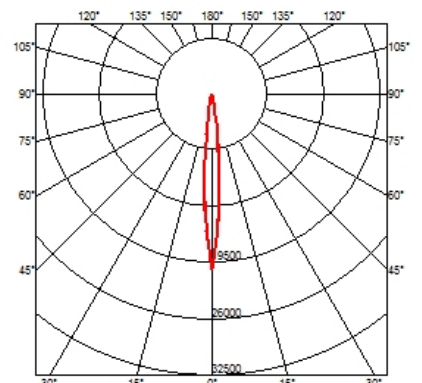

Pure 2 Downlight . Accessories

Mounting

08.8153.00

Installation Frame for No Trim

Installation frame for Pure 2 Downlight No Trim.

HOW TO ORDER

● 08.8150.30

● 08.8150.02

● 08.8150.14

Installation Frame for Trim

Installation frame for Pure 2 Downlight Trim.

Pure 2 Downlight designed by Knud Holscher

12V halogen lamp recessed downlight.
Remote transformer not included

● 09.1713.30 White

● 09.1713.02 Grey

● 09.1713.14 Black

Pure 2 Downlight . Lamps

60.6300

QT-12

Lamp Watt:
35 W

Lamp category:
Halogen low voltage

Socket:
GY6.35

Color temperature (K):
3000 °K

Catalog reference:
60.6300

Lamp type:
QT-12

60.6303

QT-12

Lamp Watt:
50 W

Lamp category:
Halogen low voltage

Socket:
GY6.35

Color temperature (K):
3000 °K

Catalog reference:
60.6303

Lamp type:
QT-12

60.6304

QT-12

Lamp Watt:
75 W

Lamp category:
Halogen low voltage

Socket:
GY6.35

Color temperature (K):
3000 °K

Catalog reference:
60.6304

Lamp type:
QT-12

CERTIFICATIONS