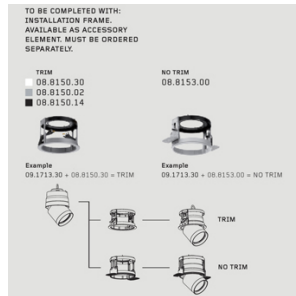

Pure 2 Pro external ring accessory

Pure 2 Pro external ring accessory.

- 08.8234.30
- 08.8234.02
- 08.8234.14

Pure Downlight 2 Wall-Washer external ring accessory

Pure Downlight 2 Wall-Washer external ring accessory.

CERTIFICATIONS

Pure 2 Downlight . Accessories

Mounting

08.8153.00

Installation Frame for No Trim

Installation frame for Pure 2 Downlight No Trim.

HOW TO ORDER

● 08.8150.30