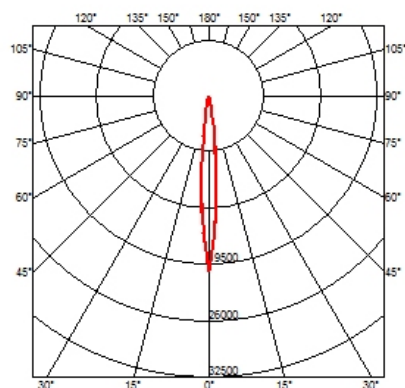

CERTIFICATIONS