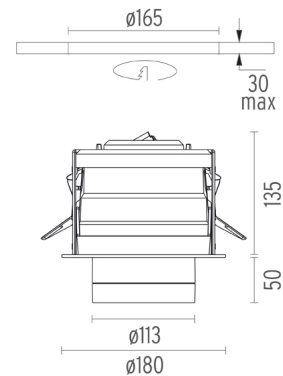

08.8161.98.OD

U.V. filter

U.V. filter