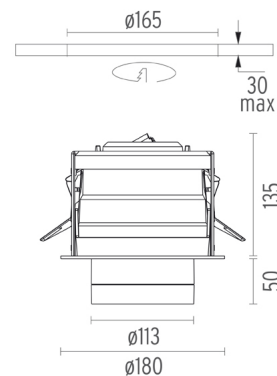

PURE 2 DOWNLIGHT

Number of heads	1
Mounting	Ceiling recessed
Lamps description	QT-12 GY6.35 Max 100W
Voltage (V)	12
Environment	Indoor
Notes	To be completed with installation frame. Available as accessory element. Must be ordered separately.

OPTICAL

Light controller description	Protection glass
Aiming	Adjustable
Light distribution symmetry	Symmetric
Beam angle	10° Spot

ELECTRICAL

Transformer availability	Separate item
Transformer mounting	Remote
Emergency	Without
Insulation class	Class III

PHYSICAL

Cutout diameter (mm)	165
Spot diameter (mm)	113
Construction material	Aluminium
Weight (kg)	1,43

12V halogen lamp recessed downlight.
Remote transformer not included

● 09.1713.30	White
● 09.1713.02	Grey
● 09.1713.14	Black

CERTIFICATIONS