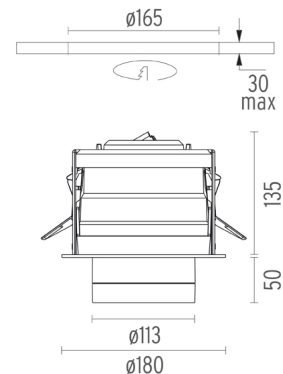

Pure 2 Downlight . Lamps

60.6300

QT-12

Lamp Watt:
35 W

Lamp category:
Halogen low voltage

Socket:
GY6.35

Color temperature (K):
3000 °K

Catalog reference:
60.6300

Lamp type:
QT-12

60.6303

QT-12

Lamp Watt:
50 W

Lamp category:
Halogen low voltage

Socket:
GY6.35

Color temperature (K):
3000 °K

Catalog reference:
60.6303

Lamp type:
QT-12

60.6304

QT-12

Lamp Watt:
75 W

Lamp category:
Halogen low voltage

Socket:
GY6.35

Color temperature (K):
3000 °K

Catalog reference:
60.6304

Lamp type:
QT-12

CERTIFICATIONS