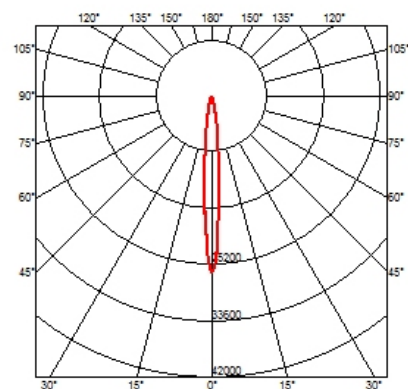

CERTIFICATIONS