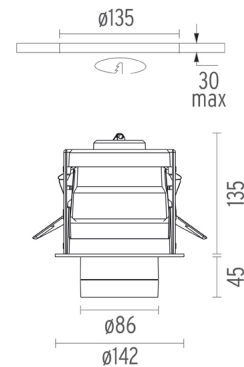

Pure I Downlight . Accessories

Mounting

Metal halide lamp recessed downlight.
Remote control gear not included

08.8152.00

Installation Frame For No Trim

Installation frame for Pure I Downlight No Trim.

HOW TO ORDER

- 08.8149.30
- 08.8149.02
- 08.8149.14

Installation Frame For Trim

Installation frame for Pure I Downlight Trim.

- 09.1620.30 White
- 09.1620.02 Grey
- 09.1620.14 Black

Pure I Downlight . Lamps

60.6149

CDM-Tm

Lamp Watt:
20 W

Lamp category:
Metal halide

Socket:
PGJ5

Color temperature (K):
3000 °K

Catalog reference:
60.6149

Lamp type:
CDM-Tm

60.6151

CDM-Tm

Lamp Watt:
35 W

Lamp category:
Metal halide

Socket:
PGJ5

Color temperature (K):
3000 °K

Catalog reference:
60.6151

Lamp type:
CDM-Tm

CERTIFICATIONS