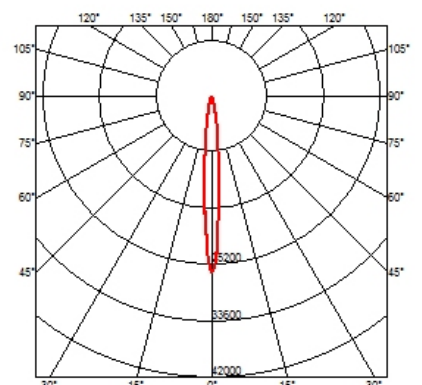

Pure I Downlight . Accessories

08.8160.69

Hot Light

Hot Light

08.8160.CL

Cold light filter

Cold light filter

08.8160.DL

Daylight filter

Daylight filter

Pure I Downlight
designed by Knud Holscher

Metal halide lamp recessed downlight.
Remote control gear not included

08.8160.ND

Neodimium

08.8175.68

Flood lens

Flood lens made in press glass.

08.8232.30

08.8232.02

08.8232.14

Pure I Pro external ring accessory

Pure I Pro external ring accessory.
Only for halogen and halide lamps,
consult for LED version

- 09.1620.30 White
- 09.1620.02 Grey
- 09.1620.14 Black

CERTIFICATIONS