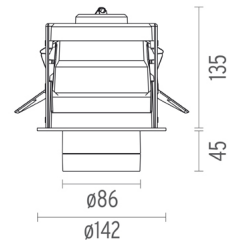

08.8160.67.OD

Red filter

Red filter