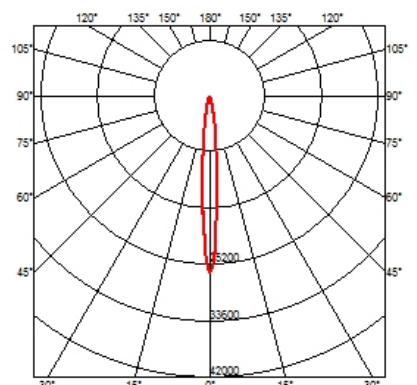

CERTIFICATIONS