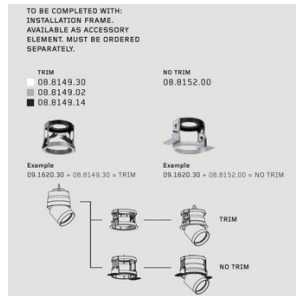

Pure I Downlight . Accessories

Mounting

Pure I Downlight
designed by Knud Holscher

Metal halide lamp recessed downlight.
Remote control gear not included

08.8152.00

Installation Frame For No Trim

Installation frame for Pure I Downlight No Trim.

HOW TO ORDER

- 08.8149.30
- 08.8149.02
- 08.8149.14

Installation Frame For Trim

Installation frame for Pure I Downlight Trim.

- 09.1620.30 White
- 09.1620.02 Grey
- 09.1620.14 Black

Pure I Downlight . Lamps

60.6149

CDM-Tm

Lamp Watt:
20 W

Lamp category:
Metal halide

Socket:
PGJ5

Color temperature (K):
3000 °K

Catalog reference:
60.6149

Lamp type:
CDM-Tm

60.6151

CDM-Tm

Lamp Watt:
35 W

Lamp category:
Metal halide

Socket:
PGJ5

Color temperature (K):
3000 °K

Catalog reference:
60.6151

Lamp type:
CDM-Tm