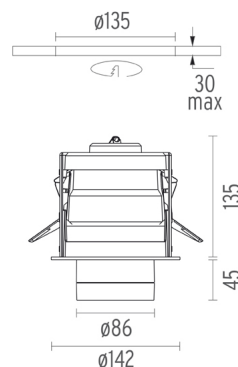

PURE I DOWNLIGHT

Number of heads	1
Mounting	Ceiling recessed
Lamps description	CDM-TM PGJ5 Max 35W
Voltage (V)	220/240
Environment	Indoor
Notes	To be completed with installation frame. Available as accessory element. Must be ordered separately.

OPTICAL

Light controller description	Protection glass
Aiming	Adjustable
Light distribution symmetry	Symmetric
Beam angle	10° Spot

ELECTRICAL

Control gear availability	Separate item
Control gear mounting	Remote
Emergency	Without
Insulation class	Class II

PHYSICAL

Cutout diameter (mm)	135
Spot diameter (mm)	86
Construction material	Aluminium
Weight (kg)	0,96

Metal halide lamp recessed downlight.
Remote control gear not included

● 09.1620.30	White
● 09.1620.02	Grey
● 09.1620.14	Black

CERTIFICATIONS