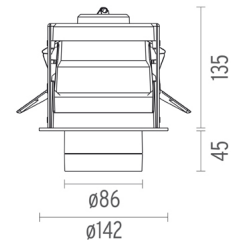

08.8232.30

08.8232.02

08.8232.14

Pure I Pro external ring accessory

Pure I Pro external ring accessory.
Only for halogen and halide lamps,
consult for LED version

- 09.1620.30 White
- 09.1620.02 Grey
- 09.1620.14 Black

CERTIFICATIONS