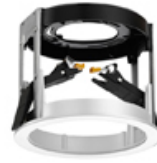

Pure I Downlight . Accessories

Mounting

Pure I Downlight
designed by Knud Holscher