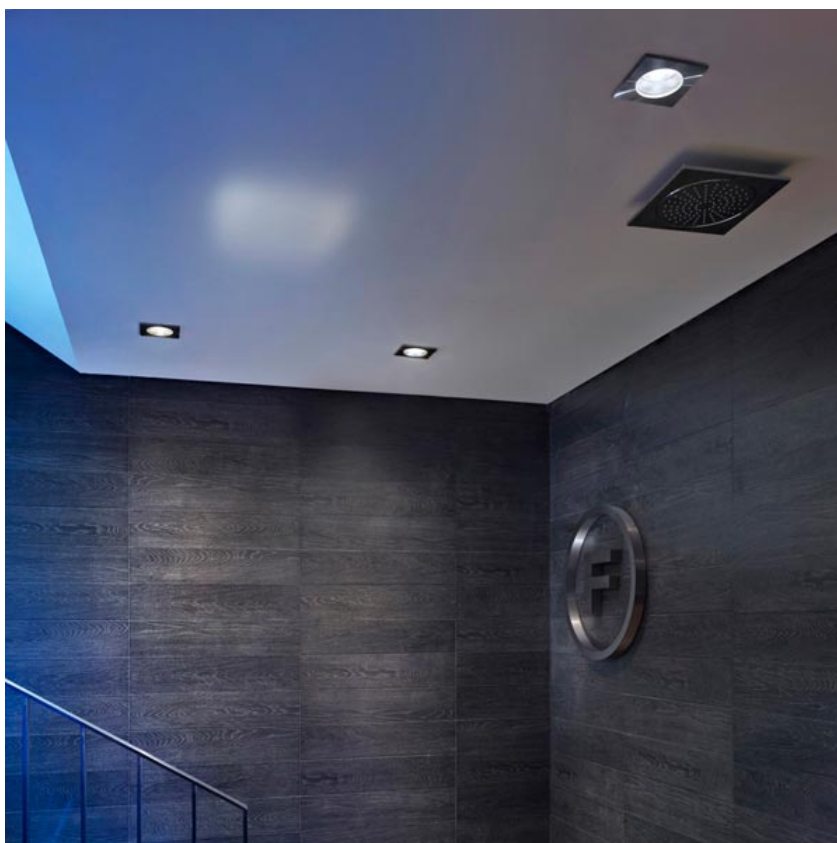

### Neutron I Fixed Square Ceiling LED Side Emitting

designed by Piero Lissoni

Guide LED downlight. Electronic driver 220/240V integrated. Watertight connection device included

● 07.9528.04A - 72lm	Black
● 07.9528.72A - 72lm	Grey
● 07.9528.55A - 72lm	Stainless steel
● 07.9528.PNA - 72lm	Stainless steel black
● 07.9528.PBA - 72lm	Stainless steel bruno
● 07.9528.PGA - 72lm	Stainless steel gold