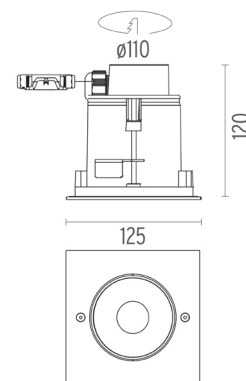

NEUTRON I FIXED SQUARE CEILING LED SIDE EMITTING

Number of heads	1
Mounting	Ceiling recessed
Lamps description	Power LED 1,5W 170 lm 3000K CRI 80
Luminaire luminous flux	See reference number
Voltage (V)	220/240
Environment	Indoor, Outdoor

OPTICAL

Light controller description	Metalized aluminum
Aiming	Fixed
Light distribution symmetry	Symmetric
Beam angle	109°

ELECTRICAL

Transformer availability	Included
Transformer mounting	Integral
Transformer type	Electronic
Emergency	Without
Insulation class	Class I

PHYSICAL

Length (mm)	125
Width (mm)	125
Recessed depth (mm)	120
Construction material	Stainless steel
Weight (kg)	0,90

Neutron I Fixed Square Ceiling LED Side Emitting

designed by Piero Lissoni

Guide LED downlight. Electronic driver 220/240V integrated. Watertight connection device included

● 07.9528.04A - 72lm	Black
● 07.9528.72A - 72lm	Grey
● 07.9528.55A - 72lm	Stainless steel
● 07.9528.PNA - 72lm	Stainless steel black
● 07.9528.PBA - 72lm	Stainless steel bruno
● 07.9528.PGA - 72lm	Stainless steel gold

CERTIFICATIONS