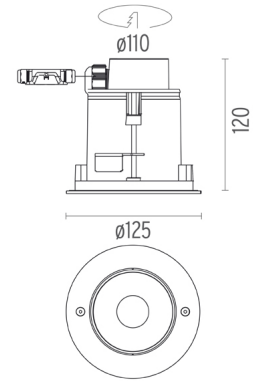

NEUTRON I FIXED ROUND CEILING

Number of heads	1
Mounting	Ceiling recessed
Lamps description	Power LED 7W 720 lm 3000K CRI 80
Luminaire luminous flux	See reference number
Voltage (V)	220/240
Environment	Indoor, Outdoor

OPTICAL

Aiming	Fixed
Light distribution symmetry	Symmetric
Beam angle	37° Flood

ELECTRICAL

Transformer availability	Included
Transformer mounting	Integral
Transformer type	Electronic
Emergency	Without
Insulation class	Class I

PHYSICAL

Cutout diameter (mm)	110
Diameter (mm)	125
Recessed depth (mm)	120
Construction material	Stainless steel
Weight (kg)	1,10

LED downlight. Cluster 7 LED module integrated. Electronic driver 220/240 V integrated. Watertight connection device included.

● 07.9522.04B - 262lm	Black
● 07.9522.72B - 262lm	Grey
● 07.9522.55B - 262lm	Stainless steel
● 07.9522.PNB - 262lm	Stainless steel black
● 07.9522.PBB - 262lm	Stainless steel bruno
● 07.9522.PGB - 262lm	Stainless steel gold

CERTIFICATIONS