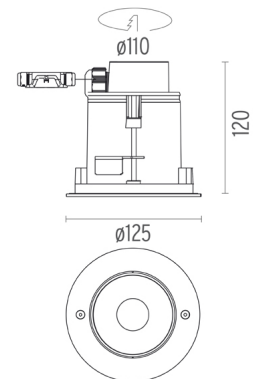

PHYSICAL

Cutout diameter (mm)	110
Diameter (mm)	125
Recessed depth (mm)	120
Construction material	Stainless steel
Weight (kg)	1,10

Neutron I Fixed Round Ceiling
designed by Piero Lissoni

LED downlight. Cluster 7 LED module integrated. Electronic driver 220/240 V integrated. Watertight connection device included.

Neutron I Fixed Round Ceiling . Lamps

Power LED

Lamp category:

LED

Socket:

Special base

Lamp type:

Power LED