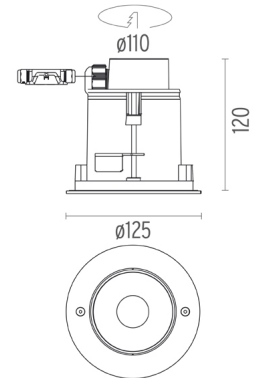

NEUTRON I FIXED ROUND CEILING

Number of heads	1
Mounting	Ceiling recessed
Lamps description	Power LED 7W 720 lm 3000K CRI 80
Luminaire luminous flux	See reference number
Voltage (V)	220/240
Environment	Indoor, Outdoor

OPTICAL

Light controller description	Metalized aluminum
Aiming	Fixed
Light distribution symmetry	Symmetric
Beam angle	21° Medium

ELECTRICAL

Transformer availability	Included
Transformer mounting	Integral
Transformer type	Electronic
Emergency	Without
Insulation class	Class I

PHYSICAL

Cutout diameter (mm)	110
Diameter (mm)	125
Recessed depth (mm)	120
Construction material	Stainless steel
Weight (kg)	1,10

LED downlight. Cluster 7 LED module integrated. Electronic driver 220/240 V integrated. Watertight connection device included.

	07.9517.04B - 269lm	Black
	07.9517.72B - 269lm	Grey
	07.9517.55B - 269lm	Stainless steel
	07.9517.PNB - 269lm	Stainless steel black
	07.9517.PBB - 269lm	Stainless steel bruno
	07.9517.PGB - 269lm	Stainless steel gold

CERTIFICATIONS