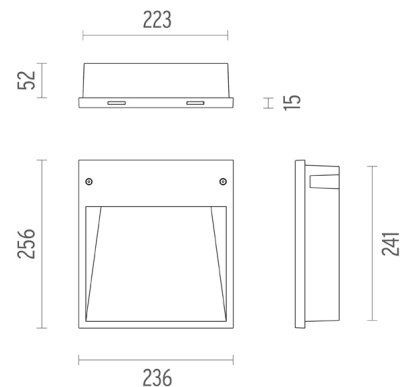

BOX

Number of heads	1
Mounting	Wall recessed
Lamps description	Power LED 5W 500 lm 3000K CRI 80
Luminaire luminous flux	See reference number
Voltage (V)	220/240
Environment	Indoor, Outdoor

OPTICAL

Light controller description	Diffuser glass
Aiming	Fixed
Beam angle	55°

ELECTRICAL

Transformer availability	Included
Transformer mounting	Integral
Transformer type	Electronic
Emergency	Without
Insulation class	Class II

PHYSICAL

Width (mm)	236
Height (mm)	256
Recessed depth (mm)	52
Construction material	Die-cast aluminum
Weight (kg)	1,65

Semi-embedded signalling lamp for indoor or outdoor use. 220-240V, 50-60Hz non-regulable power supply included.

● 07.9007.01B - 263lm	Matt white
● 07.9007.72B - 263lm	Grey
● 07.9007.04B - 263lm	Matt black
● 07.9007.MMB - 263lm	Metallic brown

CERTIFICATIONS