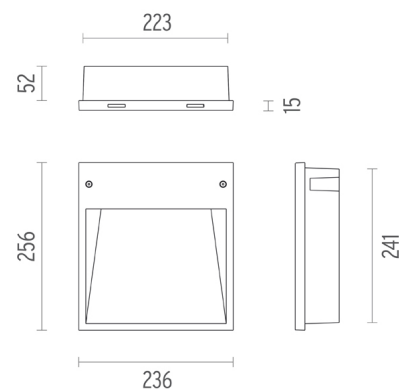

Box . Lamps

Power LED

Lamp category:
LED

Socket:
Special base

Lamp type:
Power LED

Box designed by Piero Lissoni

Semi-embedded signalling lamp for indoor or outdoor use. 220-240V, 50-60Hz non-regulable power supply included.

- 07.9007.01B - 263lm Matt white
- 07.9007.72B - 263lm Grey
- 07.9007.04B - 263lm Matt black
- 07.9007.MMB - 263lm Metallic brown

CERTIFICATIONS