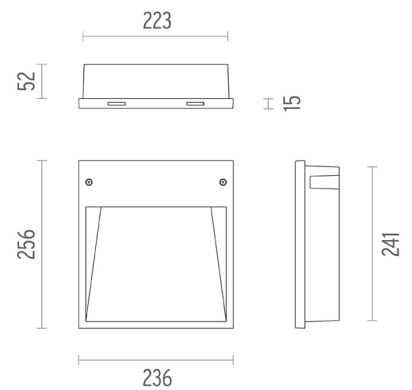

Box . Accessories

Mounting

80.1318

High density polystyrene (225x55x244mm)

High density polystyrene matched die for installation on cement

08.8256.00

Flush wall Installation

Accessory for flush wall installation for BOX.

Box designed by Piero Lissoni

Semi-embedded signalling lamp for indoor or outdoor use. 220-240V, 50-60Hz non-regulable power supply included.

- 07.9007.01B - 263lm Matt white
- 07.9007.72B - 263lm Grey
- 07.9007.04B - 263lm Matt black
- 07.9007.MMB - 263lm Metallic brown

Electrical

08.8012.00

Junction box

IP67 junction box: to be used for the power connection

CERTIFICATIONS