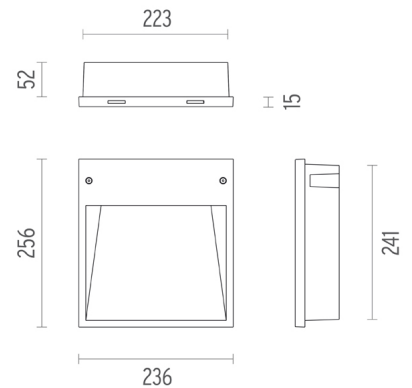

CERTIFICATIONS