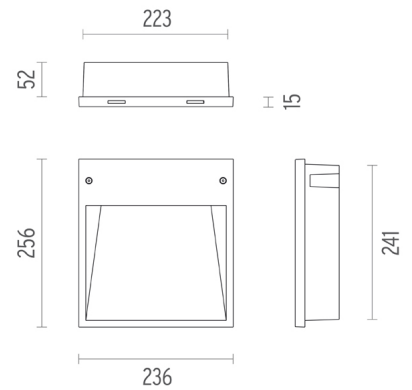

Box . Accessories

Mounting

80.1318

High density polystyrene (225x55x244mm)

High density polystyrene matched die for installation on cement

08.8256.00

Flush wall Installation

Accessory for flush wall installation for BOX.

Box designed by Piero Lissoni

Recessed guide light for indoor and outdoor applications. Electronic control gear integrated.

- 07.9000.01.E3 - 1200lm Matt white
- 07.9000.72.E3 - 1200lm Grey
- 07.9000.04.E3 - 1200lm Matt black
- 07.9000.MM.E3 - 1200lm Metallic brown

Electrical

08.8012.00

Junction box

IP67 junction box: to be used for the power connection

CERTIFICATIONS