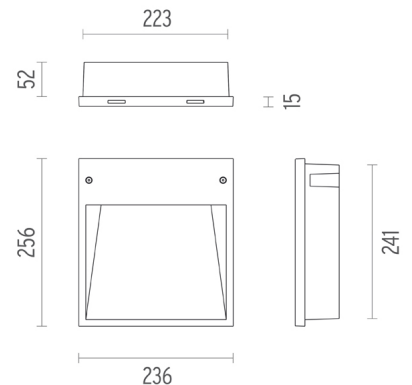

FLOS

BOX

Number of heads	1
Mounting	Wall recessed
Lamps description	TC-DEL G24q 18W
Voltage (V)	220/240
Environment	Indoor, Outdoor

OPTICAL

Light controller description	Diffusor glass
Aiming	Fixed
Beam angle	65°

ELECTRICAL

Control gear availability	Included
Control gear type	Electronic
Control gear mounting	Integral
Emergency	Without
Insulation class	Class II

PHYSICAL

Width (mm)	236
Height (mm)	256
Recessed depth (mm)	52
Construction material	Die-cast aluminum
Weight (kg)	1,50

Recessed guide light for indoor and outdoor applications. Electronic control gear integrated.

- 07.9000.01.E3 - 1200lm Matt white
- 07.9000.72.E3 - 1200lm Grey
- 07.9000.04.E3 - 1200lm Matt black
- 07.9000.MM.E3 - 1200lm Metallic brown

CERTIFICATIONS