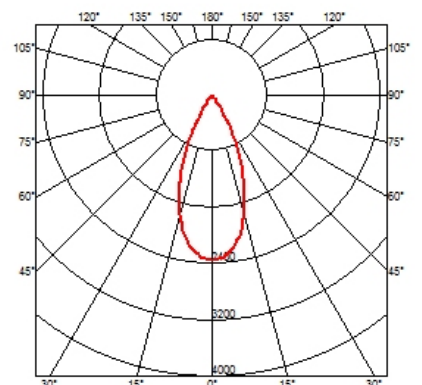

CERTIFICATIONS