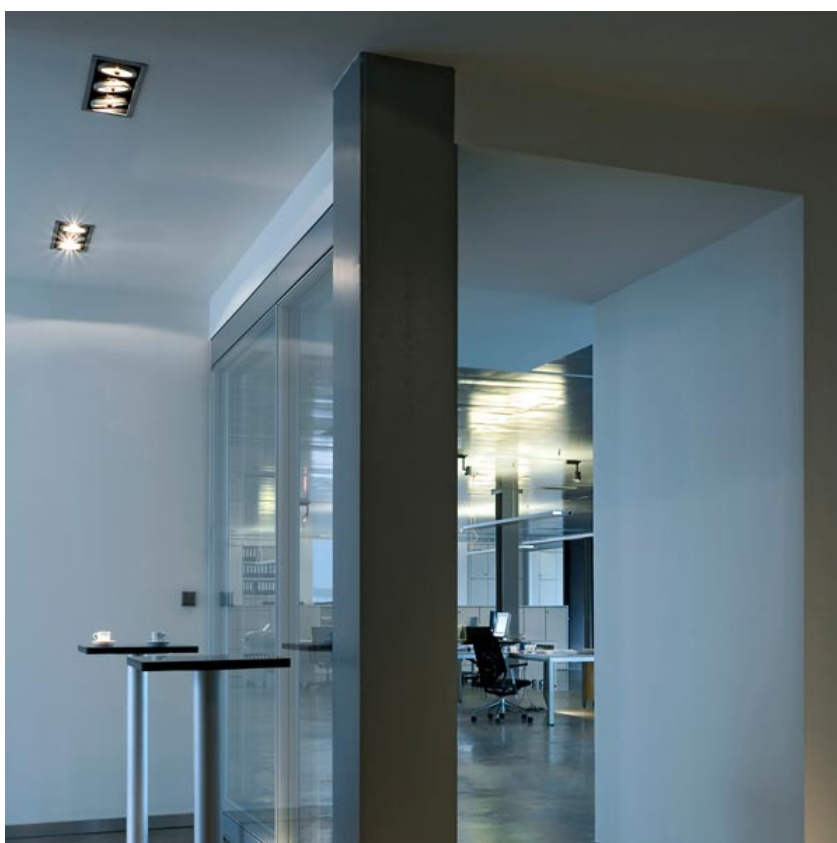

CERTIFICATIONS