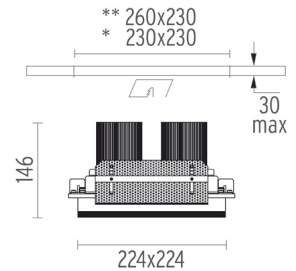

Battery No Trim Small 4L Square . Accessories

Power Supply

60.8534

Constant Current Power Supply for LED. 32W

Continuous current power supply of 32W, 230/240V - 50/60Hz with power current selected through adjustable 350/500/700 mA switch by trailing and leading edge dimming or push dimming.

Maximum length of 1.5 mm² secondary conductor (m): 10

Maximum length of 2.5 mm² secondary conductor (m): 15

60.9073

Continuous current power supply of 13-42W

Continuous current power supply of 13-42W, 220/240V - 50/60Hz with power current selected through adjustable 300/350/400/450/500/550/600/650/700/750/800/850/900/950/1000/1050 mA.

Maximum length of 1.5 mm² secondary conductor (m): 10

Maximum length of 2.5 mm² secondary conductor (m): 15

60.8533

Constant Current Power Supply for LED. 25W

Continuous current power supply of 25W, 120-240V - 50/60Hz with power current selected through adjustable 350/500/700mA 1-10V switch or push dimming.

Maximum length of 1.5 mm² secondary conductor (m): 10

Maximum length of 2.5 mm² secondary conductor (m): 15

60.8530

Constant Current Power Supply for LED. 25-50W

Continuous current power supply of 25-50W, 220/240V - 50/60Hz with power current selected through adjustable 350/500/550/650/700/750/850/900/1050mA Dali switch, 1-10V switch or push dimming.

Maximum length of 1.5 mm² secondary conductor (m): 10

Maximum length of 2.5 mm² secondary conductor (m): 15

Embedded luminaire with multiple optic bodies for LED light source. Power supply not included. Requires one power supply for each optic body.

04.6486.14ANT - 4x1222lm Black

** Inaccessible ceiling
* Accessible ceiling: modular/open

CERTIFICATIONS