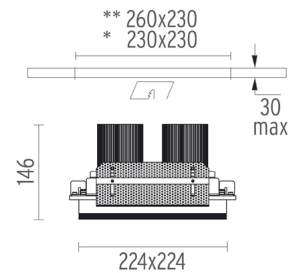

Battery No Trim Small 4L Square . Accessories

Optical

08.8495.14

Honeycomb

"Honeycomb" anti-glare screen: in thin, black-painted aluminium sheets.

08.8503.64.OD

BLUE FILTER

Colored filters in 3 mm dichroic material

08.8503.65.OD

SKY BLUE FILTER

Colored filters in 3 mm dichroic material

08.8503.66.OD

AMBER FILTER

Colored filters in 3 mm dichroic material

08.8503.67.OD

RED FILTER

Colored filters in 3 mm dichroic material

08.8503.69

HOT LIGHT

Colored filters in 3 mm dichroic material

08.8503.CL

COLD LIGHT

Colored filters in 3 mm dichroic material

08.8503.DL

DAYLIGHT

Colored filters in 3 mm dichroic material

08.8503.ND

NEODIMIUM

Colored filters in 3 mm dichroic material

Embedded luminaire with multiple optic bodies for LED light source. Power supply not included. Requires one power supply for each optic body.

04.6486.14ANT - 4x1222lm Black

** Inaccessible ceiling
* Accessible ceiling: modular/open

CERTIFICATIONS