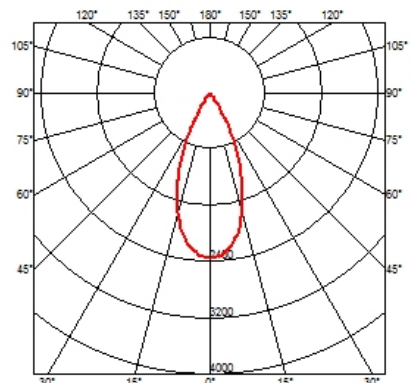

CERTIFICATIONS