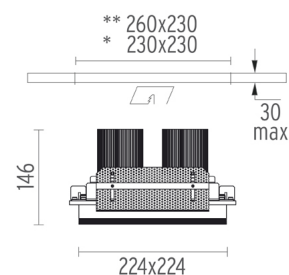

BATTERY NO TRIM SMALL 4L SQUARE

Number of heads	4
Mounting	Ceiling recessed
Lamps description	4 x LED Array DC 700 mA 20W 2290 lm 3000K CRI 80
Luminaire luminous flux	Extreme Cut-off. See reference number
Environment	Indoor
Notes	Pre-installation frame must be ordered separately

OPTICAL

Reflector finish	Aluminum
Aiming	Adjustable
Light distribution symmetry	Symmetric
Beam angle	44° Wide Flood

ELECTRICAL

Transformer availability	Separate item
Transformer mounting	Remote
Transformer type	Electronic, Electronic dimmable, Electronic dimmable I-10V, Electronic dimmable dali
Emergency	Without
Insulation class	Class III

PHYSICAL

Recessed depth (mm)	146
Construction material	Aluminium
Weight (kg)	2,92

Embedded luminaire with multiple optic bodies for LED light source. Power supply not included. Requires one power supply for each optic body.

● 04.6486.14ANT - 4x1222lm Black

** Inaccessible ceiling
* Accessible ceiling: modular/open

CERTIFICATIONS