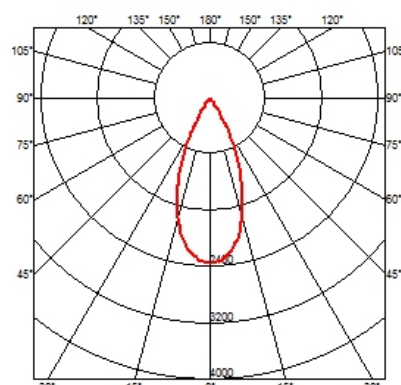

CERTIFICATIONS