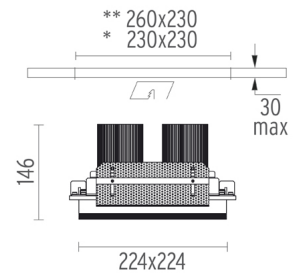

Battery No Trim Small 4L Square
designed by F.A. Porsche

Embedded luminaire with multiple
optic bodies for LED light source.
Power supply not included. Requires
one power supply for each optic
body.

● 04.6486.14ANT - 4x1222lm Black

Battery No Trim Small 4L Square . Lamps

LED Array

Lamp category:

LED

Socket:

Special base

Lamp type:

LED Array