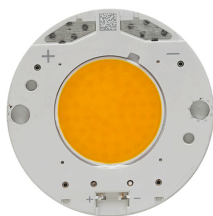

Battery Trim Small 4L Square . Lamps

LED Array

Lamp category:

LED

Socket:

Special base

Lamp type:

LED Array