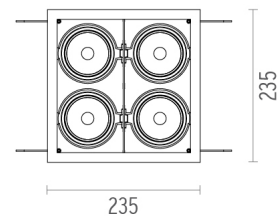

CERTIFICATIONS