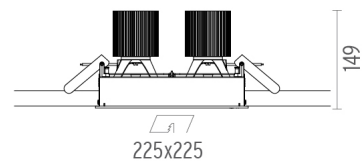

CERTIFICATIONS