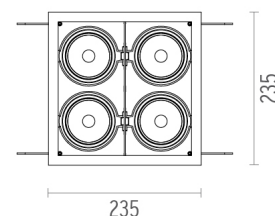

BATTERY TRIM SMALL 4L SQUARE

Number of heads	4
Mounting	Ceiling recessed
Lamps description	4 x LED Array DC 700 mA 20W 2290 lm 3000K CRI 80
Luminaire luminous flux	Extreme Cut-off. See reference number
Environment	Indoor

OPTICAL

Reflector finish	Aluminum
Aiming	Adjustable
Light distribution symmetry	Symmetric
Beam angle	44° Wide Flood

ELECTRICAL

Transformer availability	Separate item
Transformer mounting	Remote
Transformer type	Electronic, Electronic dimmable, Electronic dimmable I-10V, Electronic dimmable dali
Emergency	Without
Insulation class	Class III

PHYSICAL

Recessed depth (mm)	149
Construction material	Aluminium
Weight (kg)	2,35

Embedded luminaire with multiple optic bodies for LED light source. Power supply not included. Requires one power supply for each optic body.

- 04.6486.20A - 4x1222lm Matt white
- 04.6486.08A - 4x1222lm Mercury
- 04.6486.14A - 4x1222lm Matt black

CERTIFICATIONS