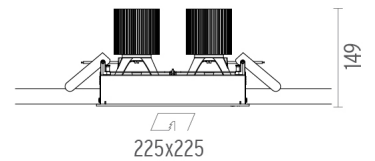

Battery Trim Small 4L Square . Accessories

Optical

08.8495.14

Honeycomb

"Honeycomb" anti-glare screen: in thin, black-painted aluminium sheets.

08.8503.64.OD

BLUE FILTER

Colored filters in 3 mm dichroic material

08.8503.65.OD

SKY BLUE FILTER

Colored filters in 3 mm dichroic material

08.8503.66.OD

AMBER FILTER

Colored filters in 3 mm dichroic material

08.8503.67.OD

RED FILTER

Colored filters in 3 mm dichroic material

08.8503.69

HOT LIGHT

Colored filters in 3 mm dichroic material

08.8503.CL

COLD LIGHT

Colored filters in 3 mm dichroic material

08.8503.DL

DAYLIGHT

Colored filters in 3 mm dichroic material

08.8503.ND

NEODIMIUM

Colored filters in 3 mm dichroic material

Embedded luminaire with multiple optic bodies for LED light source. Power supply not included. Requires one power supply for each optic body.

- 04.6486.20A - 4x1222lm Matt white
- 04.6486.08A - 4x1222lm Mercury
- 04.6486.14A - 4x1222lm Matt black

CERTIFICATIONS