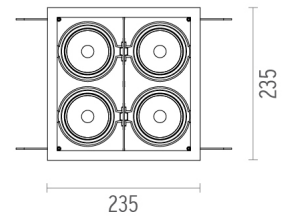

Battery Trim Small 4L Square . Accessories

Optical

08.8495.14

Honeycomb

"Honeycomb" anti-glare screen: in thin, black-painted aluminium sheets.

08.8503.64.OD

BLUE FILTER

Colored filters in 3 mm dichroic material

08.8503.65.OD

SKY BLUE FILTER

Colored filters in 3 mm dichroic material

08.8503.66.OD

AMBER FILTER

Colored filters in 3 mm dichroic material

08.8503.67.OD

RED FILTER

Colored filters in 3 mm dichroic material

08.8503.69

HOT LIGHT

Colored filters in 3 mm dichroic material

08.8503.CL

COLD LIGHT

Colored filters in 3 mm dichroic material

08.8503.DL

DAYLIGHT

Colored filters in 3 mm dichroic material

08.8503.ND

NEODIMIUM

Colored filters in 3 mm dichroic material

Embedded luminaire with multiple optic bodies for LED light source. Power supply not included. Requires one power supply for each optic body.

- 04.6486.20A - 4x1222lm Matt white
- 04.6486.08A - 4x1222lm Mercury
- 04.6486.14A - 4x1222lm Matt black

CERTIFICATIONS