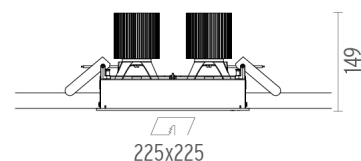

BATTERY TRIM SMALL 4L SQUARE

Number of heads	4
Mounting	Ceiling recessed
Lamps description	4 x LED Array DC 700 mA 20W 2290 lm 3000K CRI 80
Luminaire luminous flux	Extreme Cut-off. See reference number
Environment	Indoor

OPTICAL

Reflector finish	Aluminum
Aiming	Adjustable
Light distribution symmetry	Symmetric
Beam angle	44° Wide Flood

ELECTRICAL

Transformer availability	Separate item
Transformer mounting	Remote
Transformer type	Electronic, Electronic dimmable, Electronic dimmable I-10V, Electronic dimmable dali
Emergency	Without
Insulation class	Class III

PHYSICAL

Recessed depth (mm)	149
Construction material	Aluminium
Weight (kg)	2,35

Embedded luminaire with multiple optic bodies for LED light source. Power supply not included. Requires one power supply for each optic body.

- 04.6486.20A - 4x1222lm Matt white
- 04.6486.08A - 4x1222lm Mercury
- 04.6486.14A - 4x1222lm Matt black

CERTIFICATIONS