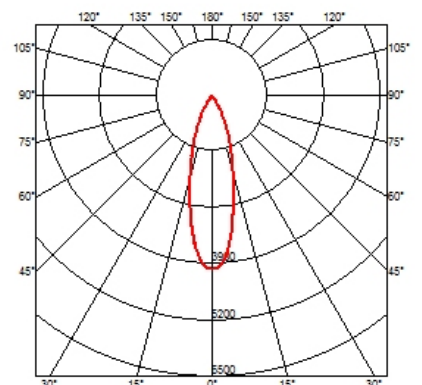

CERTIFICATIONS