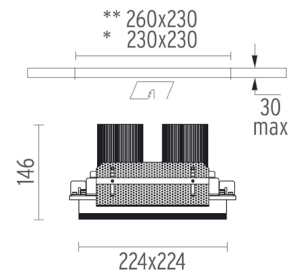

PHYSICAL

Recessed depth (mm)	146
Construction material	Aluminium
Weight (kg)	2,92

Battery No Trim Small 4L Square
designed by F.A. Porsche

Embedded luminaire with multiple optic bodies for LED light source. Power supply not included. Requires one power supply for each optic body.

Battery No Trim Small 4L Square
designed by F.A. Porsche

Embedded luminaire with multiple optic bodies for LED light source. Power supply not included. Requires one power supply for each optic body.

● 04.6485.14ANT - 4x1312lm Black