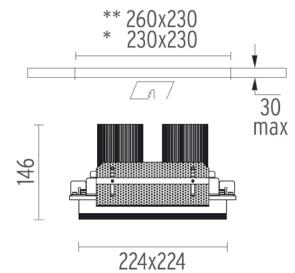

Battery No Trim Small 4L Square . Accessories

Power Supply

60.8534

Constant Current Power Supply for LED. 32W

Continuous current power supply of 32W, 230/240V - 50/60Hz with power current selected through adjustable 350/500/700 mA switch by trailing and leading edge dimming or push dimming.

Maximum length of 1.5 mm² secondary conductor (m): 10

Maximum length of 2.5 mm² secondary conductor (m): 15

60.8533

Constant Current Power Supply for LED. 25W

Continuous current power supply of 25W, 120-240V - 50/60Hz with power current selected through adjustable 350/500/700mA 1-10V switch or push dimming.

Maximum length of 1.5 mm² secondary conductor (m): 10

Maximum length of 2.5 mm² secondary conductor (m): 15

60.8530

Constant Current Power Supply for LED. 25-50W

Continuous current power supply of 25-50W, 220/240V - 50/60Hz with power current selected through adjustable 350/500/550/650/700/750/850/900/1050mA Dali switch, 1-10V switch or push dimming.

Maximum length of 1.5 mm² secondary conductor (m): 10

Maximum length of 2.5 mm² secondary conductor (m): 15

Embedded luminaire with multiple optic bodies for LED light source. Power supply not included. Requires one power supply for each optic body.

04.6485.14ANT - 4x1312lm Black

** Inaccessible ceiling
* Accessible ceiling: modular/open

60.9073

Continuous current power supply of 13-42W

Continuous current power supply of 13-42W, 220/240V - 50/60Hz with power current selected through adjustable 300/350/400/450/500/550/600/650/700/750/800/850/900/950/1000/1050 mA.

Maximum length of 1.5 mm² secondary conductor (m): 10

Maximum length of 2.5 mm² secondary conductor (m): 15

CERTIFICATIONS