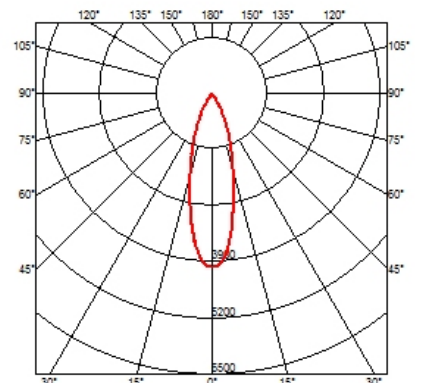

CERTIFICATIONS