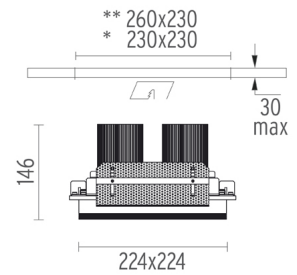

** Inaccessible ceiling
* Accessible ceiling: modular/open

CERTIFICATIONS