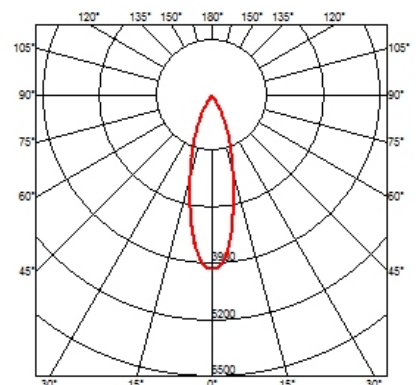

CERTIFICATIONS