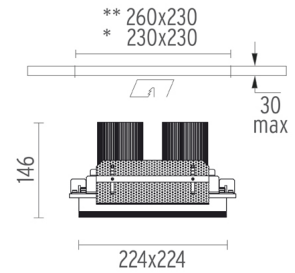

BATTERY NO TRIM SMALL 4L SQUARE

Number of heads	4
Mounting	Ceiling recessed
Lamps description	4 x LED Array DC 700 mA 20W 2290 lm 3000K CRI 80
Luminaire luminous flux	Extreme Cut-off. See reference number
Environment	Indoor
Notes	Pre-installation frame must be ordered separately

OPTICAL

Reflector finish	Aluminum
Aiming	Adjustable
Light distribution symmetry	Symmetric
Beam angle	29° Flood

ELECTRICAL

Transformer availability	Separate item
Transformer mounting	Remote
Transformer type	Electronic, Electronic dimmable, Electronic dimmable I-10V, Electronic dimmable dali
Emergency	Without
Insulation class	Class III

PHYSICAL

Recessed depth (mm)	146
Construction material	Aluminium
Weight (kg)	2,92

Embedded luminaire with multiple optic bodies for LED light source. Power supply not included. Requires one power supply for each optic body.

● 04.6485.14ANT - 4x1312lm Black

** Inaccessible ceiling
* Accessible ceiling: modular/open

CERTIFICATIONS