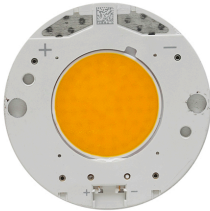

Pre-installation frame small
4 lights

Battery No Trim Small 4L Square
designed by F.A. Porsche

Embedded luminaire with multiple
optic bodies for LED light source.
Power supply not included. Requires
one power supply for each optic
body.

● 04.6485.14ANT - 4x1312lm Black

Battery No Trim Small 4L Square . Lamps

LED Array

Lamp category:

LED

Socket:

Special base

Lamp type: