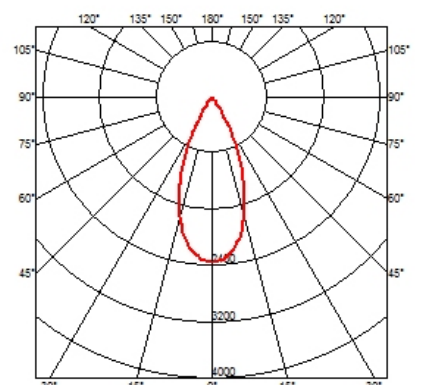

CERTIFICATIONS