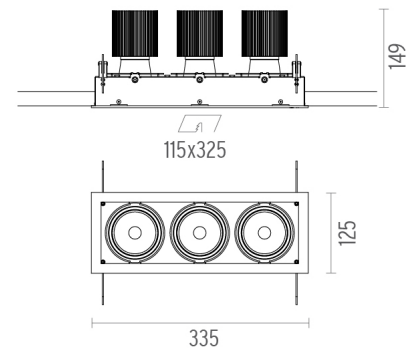

Battery Trim Small 3L . Lamps

LED Array

Lamp category:

LED

Socket:

Special base

Lamp type:

LED Array

Battery Trim Small 3L

designed by F.A. Porsche

Embedded luminaire with multiple optic bodies for LED light source. Power supply not included. Requires one power supply for each optic body.

- 04.6481.20A - 3x1222lm Matt white
- 04.6481.08A - 3x1222lm Mercury
- 04.6481.14A - 3x1222lm Matt black

CERTIFICATIONS