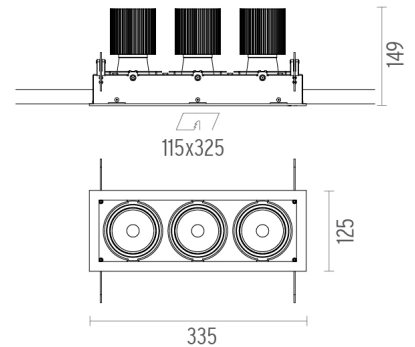

Battery Trim Small 3L . Accessories

Power Supply

60.8534

Constant Current Power Supply for LED. 32W

Continuous current power supply of 32W, 230/240V - 50/60Hz with power current selected through adjustable 350/500/700 mA switch by trailing and leading edge dimming or push dimming.

Maximum length of 1.5 mm² secondary conductor (m): 10

Maximum length of 2.5 mm² secondary conductor (m): 15

60.8533

60.8530

Constant Current Power Supply for LED. 25W

Continuous current power supply of 25W, 120-240V - 50/60Hz with power current selected through adjustable 350/500/700mA 1-10V switch or push dimming.

Maximum length of 1.5 mm² secondary conductor (m): 10

Maximum length of 2.5 mm² secondary conductor (m): 15

Constant Current Power Supply for LED. 25-50W

Continuous current power supply of 25-50W, 220/240V - 50/60Hz with power current selected through adjustable 350/500/550/650/700/750/850/900/1050mA Dali switch, 1-10V switch or push dimming.

Maximum length of 1.5 mm² secondary conductor (m): 10

Maximum length of 2.5 mm² secondary conductor (m): 15

Embedded luminaire with multiple optic bodies for LED light source. Power supply not included. Requires one power supply for each optic body.

- 04.6481.20A - 3x1222lm Matt white
- 04.6481.08A - 3x1222lm Mercury
- 04.6481.14A - 3x1222lm Matt black

60.9073

Continuous current power supply of 13-42W

Continuous current power supply of 13-42W, 220/240V - 50/60Hz with power current selected through adjustable 300/350/400/450/500/550/600/650/700/750/800/850/900/950/1000/1050 mA.

Maximum length of 1.5 mm² secondary conductor (m): 10

Maximum length of 2.5 mm² secondary conductor (m): 15

CERTIFICATIONS