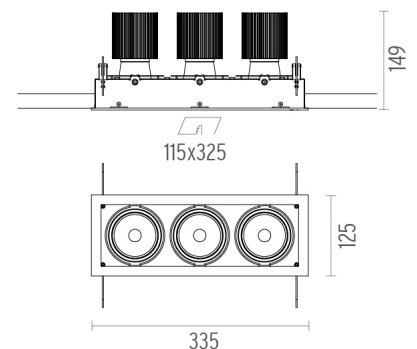

BATTERY TRIM SMALL 3L

Number of heads	3
Mounting	Ceiling recessed
Lamps description	3 x LED Array DC 700 mA 20W 2290 lm 3000K CRI 80
Luminaire luminous flux	Extreme Cut-off. See reference number
Environment	Indoor

OPTICAL

Reflector finish	Aluminum
Aiming	Adjustable
Light distribution symmetry	Symmetric
Beam angle	44° Wide Flood

ELECTRICAL

Transformer availability	Separate item
Transformer mounting	Remote
Transformer type	Electronic, Electronic dimmable, Electronic dimmable I-10V, Electronic dimmable dali
Emergency	Without
Insulation class	Class III

PHYSICAL

Recessed depth (mm)	149
Construction material	Aluminium
Weight (kg)	1,61

Embedded luminaire with multiple optic bodies for LED light source. Power supply not included. Requires one power supply for each optic body.

- 04.6481.20A - 3x1222lm Matt white
- 04.6481.08A - 3x1222lm Mercury
- 04.6481.14A - 3x1222lm Matt black

CERTIFICATIONS