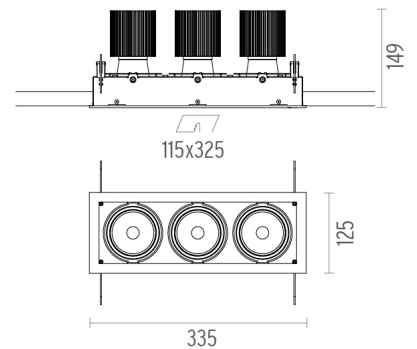

Battery Trim Small 3L
designed by F.A. Porsche

Embedded luminaire with multiple optic bodies for LED light source. Power supply not included. Requires one power supply for each optic body.

- 04.6481.20A - 3x1222lm Matt white
- 04.6481.08A - 3x1222lm Mercury
- 04.6481.14A - 3x1222lm Matt black