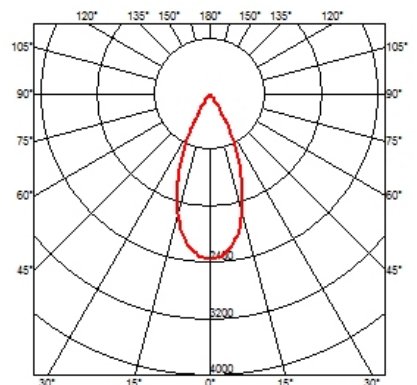

CERTIFICATIONS