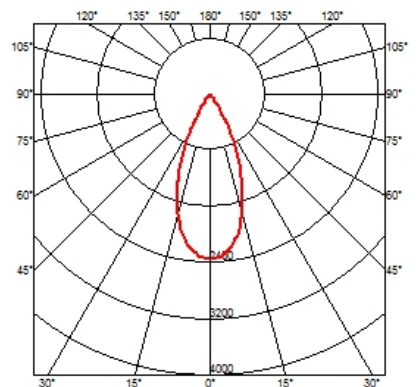

CERTIFICATIONS