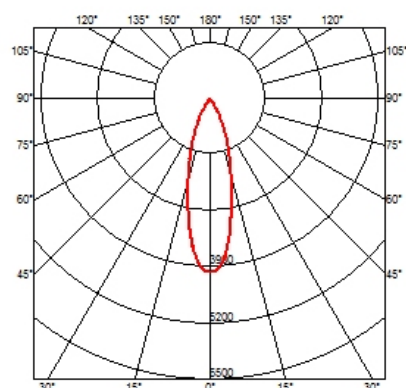

CERTIFICATIONS