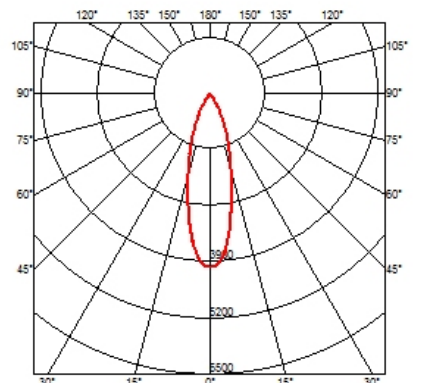

CERTIFICATIONS