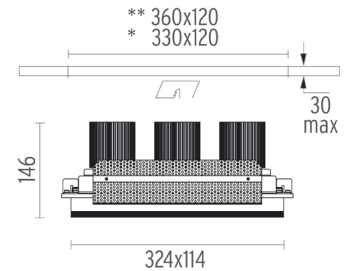

Battery No Trim Small 3L . Accessories

Power Supply

60.8534

Constant Current Power Supply for LED. 32W

Continuous current power supply of 32W, 230/240V - 50/60Hz with power current selected through adjustable 350/500/700 mA switch by trailing and leading edge dimming or push dimming.

Maximum length of 1.5 mm² secondary conductor (m): 10

Maximum length of 2.5 mm² secondary conductor (m): 15

60.8533

Constant Current Power Supply for LED. 25W

Continuous current power supply of 25W, 120-240V - 50/60Hz with power current selected through adjustable 350/500/700mA 1-10V switch or push dimming.

Maximum length of 1.5 mm² secondary conductor (m): 10

Maximum length of 2.5 mm² secondary conductor (m): 15

60.8530

Constant Current Power Supply for LED. 25-50W

Continuous current power supply of 25-50W, 220/240V - 50/60Hz with power current selected through adjustable 350/500/550/650/700/750/850/900/1050mA Dali switch, 1-10V switch or push dimming.

Maximum length of 1.5 mm² secondary conductor (m): 10

Maximum length of 2.5 mm² secondary conductor (m): 15

Embedded luminaire with multiple optic bodies for LED light source. Power supply not included. Requires one power supply for each optic body.

04.6480.14ANT - 3x1312lm Black

** Inaccessible ceiling
* Accessible ceiling: modular/open

60.9073

Continuous current power supply of 13-42W

Continuous current power supply of 13-42W, 220/240V - 50/60Hz with power current selected through adjustable 300/350/400/450/500/550/600/650/700/750/800/850/900/950/1000/1050 mA.

Maximum length of 1.5 mm² secondary conductor (m): 10

Maximum length of 2.5 mm² secondary conductor (m): 15

CERTIFICATIONS