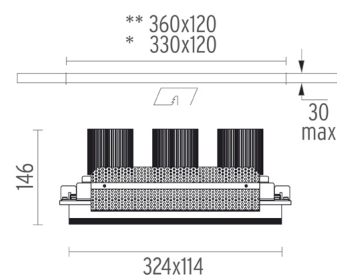

BATTERY NO TRIM SMALL 3L

Number of heads	3
Mounting	Ceiling recessed
Lamps description	3 x LED Array DC 700 mA 20W 2290 lm 3000K CRI 80
Luminaire luminous flux	Extreme Cut-off. See reference number
Environment	Indoor
Notes	Pre-installation frame must be ordered separately

OPTICAL

Reflector finish	Aluminum
Aiming	Adjustable
Light distribution symmetry	Symmetric
Beam angle	29° Flood

ELECTRICAL

Transformer availability	Separate item
Transformer mounting	Remote
Transformer type	Electronic, Electronic dimmable, Electronic dimmable I-10V, Electronic dimmable dali
Emergency	Without
Insulation class	Class III

PHYSICAL

Recessed depth (mm)	146
Construction material	Aluminium
Weight (kg)	2,77

Embedded luminaire with multiple optic bodies for LED light source. Power supply not included. Requires one power supply for each optic body.

● 04.6480.14ANT - 3x1312lm Black

** Inaccessible ceiling
* Accessible ceiling: modular/open

CERTIFICATIONS