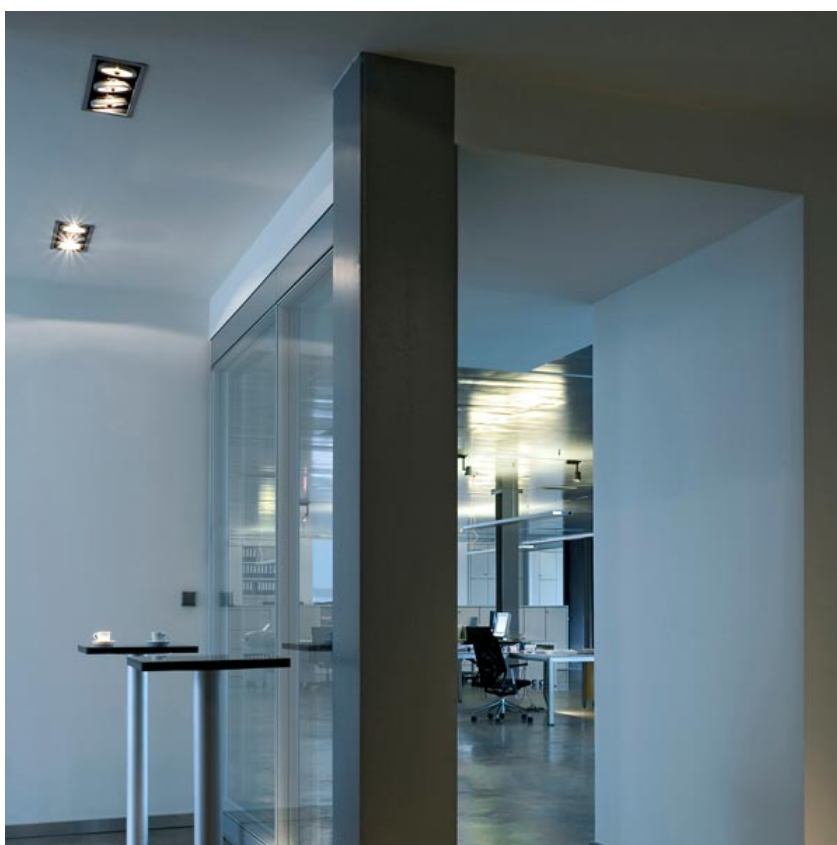

CERTIFICATIONS