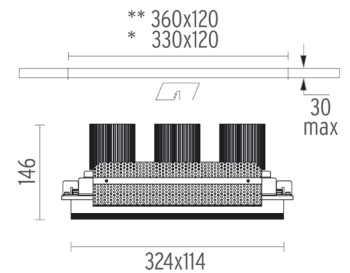

Battery No Trim Small 3L . Accessories

Mounting

● 08.8525.00

Pre-installation frame

Pre-installation frame small
3 lights

Battery No Trim Small 3L designed by F.A. Porsche

Embedded luminaire with multiple
optic bodies for LED light source.
Power supply not included. Requires
one power supply for each optic
body.

● 04.6480.14ANT - 3x1312lm Black

Battery No Trim Small 3L . Lamps

LED Array

Lamp category:

LED

Socket:

Special base

Lamp type:

LED Array

** Inaccessible ceiling
* Accessible ceiling: modular/open

CERTIFICATIONS