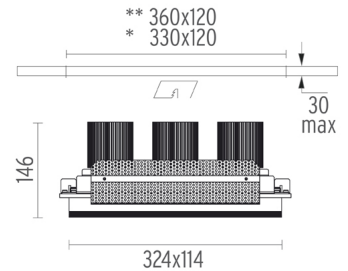

Battery No Trim Small 3L
designed by F.A. Porsche

Embedded luminaire with multiple optic bodies for LED light source. Power supply not included. Requires one power supply for each optic body.

● 04.6480.14ANT - 3x1312lm Black