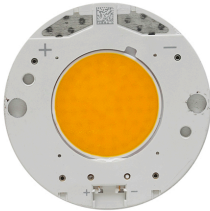

Pre-installation frame small
3 lights

Battery No Trim Small 3L designed by F.A. Porsche

Embedded luminaire with multiple
optic bodies for LED light source.
Power supply not included. Requires
one power supply for each optic
body.

● 04.6480.14ANT - 3x1312lm Black

Battery No Trim Small 3L . Lamps

LED Array

Lamp category:

LED

Socket:

Special base

Lamp type: