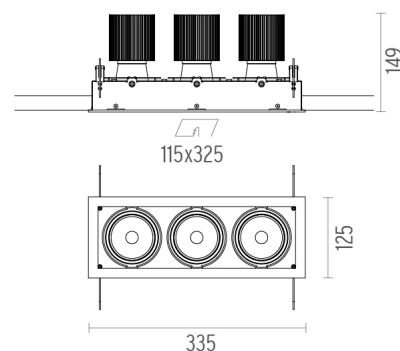

BATTERY TRIM SMALL 3L

Number of heads	3
Mounting	Ceiling recessed
Lamps description	3 x LED Array DC 700 mA 20W 2290 lm 3000K CRI 80
Luminaire luminous flux	Extreme Cut-off. See reference number
Environment	Indoor

OPTICAL

Reflector finish	Aluminum
Aiming	Adjustable
Light distribution symmetry	Symmetric
Beam angle	29° Flood

ELECTRICAL

Transformer availability	Separate item
Transformer mounting	Remote
Transformer type	Electronic, Electronic dimmable, Electronic dimmable I-10V, Electronic dimmable dali
Emergency	Without
Insulation class	Class III

PHYSICAL

Recessed depth (mm)	149
Construction material	Aluminium
Weight (kg)	1,61

Embedded luminaire with multiple optic bodies for LED light source. Power supply not included. Requires one power supply for each optic body.

- 04.6480.20A - 3x1312lm Matt white
- 04.6480.08A - 3x1312lm Mercury
- 04.6480.14A - 3x1312lm Matt black

CERTIFICATIONS