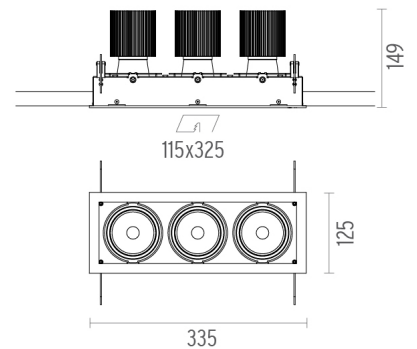

Battery Trim Small 3L . Accessories

Optical

08.8495.14

Honeycomb

"Honeycomb" anti-glare screen: in thin, black-painted aluminium sheets.

08.8503.64.OD

BLUE FILTER

Colored filters in 3 mm dichroic material

08.8503.65.OD

SKY BLUE FILTER

Colored filters in 3 mm dichroic material

08.8503.66.OD

AMBER FILTER

Colored filters in 3 mm dichroic material

08.8503.67.OD

RED FILTER

Colored filters in 3 mm dichroic material

08.8503.69

HOT LIGHT

Colored filters in 3 mm dichroic material

08.8503.CL

COLD LIGHT

Colored filters in 3 mm dichroic material

08.8503.DL

DAYLIGHT

Colored filters in 3 mm dichroic material

08.8503.ND

NEODIMIUM

Colored filters in 3 mm dichroic material

Embedded luminaire with multiple optic bodies for LED light source. Power supply not included. Requires one power supply for each optic body.

- 04.6480.20A - 3x1312lm Matt white
- 04.6480.08A - 3x1312lm Mercury
- 04.6480.14A - 3x1312lm Matt black

CERTIFICATIONS