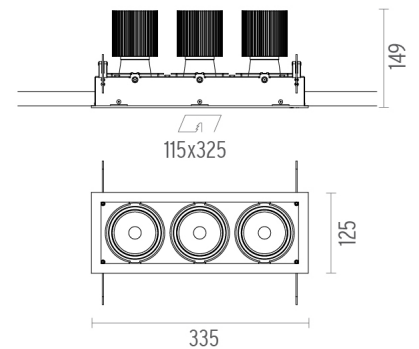

Battery Trim Small 3L . Lamps

LED Array

Lamp category:

LED

Socket:

Special base

Lamp type:

LED Array

Battery Trim Small 3L

designed by F.A. Porsche

Embedded luminaire with multiple optic bodies for LED light source. Power supply not included. Requires one power supply for each optic body.

- 04.6480.20A - 3x1312lm Matt white
- 04.6480.08A - 3x1312lm Mercury
- 04.6480.14A - 3x1312lm Matt black

CERTIFICATIONS