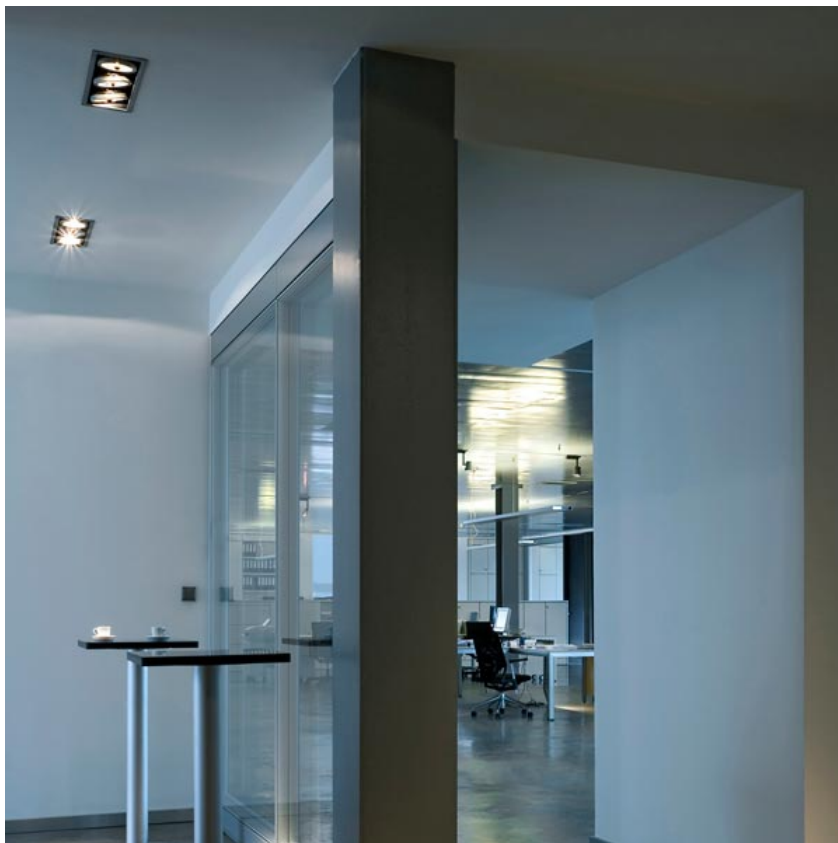

BATTERY TRIM SMALL 3L

Number of heads	3
Mounting	Ceiling recessed
Lamps description	3 x LED Array DC 700 mA 20W 2290 lm 3000K CRI 80
Luminaire luminous flux	Extreme Cut-off. See reference number
Environment	Indoor

OPTICAL

Reflector finish	Aluminum
Aiming	Adjustable
Light distribution symmetry	Symmetric
Beam angle	29° Flood

ELECTRICAL

Transformer availability	Separate item
Transformer mounting	Remote
Transformer type	Electronic, Electronic dimmable, Electronic dimmable I-10V, Electronic dimmable dali
Emergency	Without
Insulation class	Class III

PHYSICAL

Recessed depth (mm)	149
Construction material	Aluminium
Weight (kg)	1,61

Battery Trim Small 3L
designed by F.A. Porsche

Embedded luminaire with multiple optic bodies for LED light source. Power supply not included. Requires one power supply for each optic body.

- 04.6480.20A - 3x1312lm Matt white
- 04.6480.08A - 3x1312lm Mercury
- 04.6480.14A - 3x1312lm Matt black