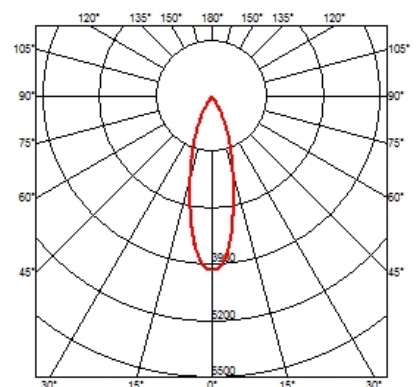

CERTIFICATIONS