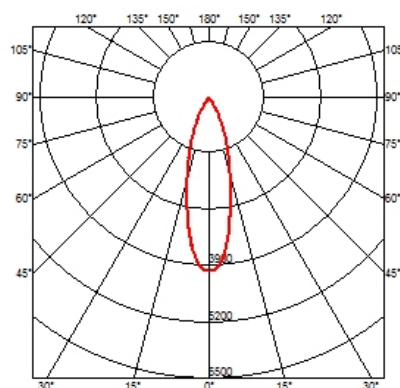

CERTIFICATIONS