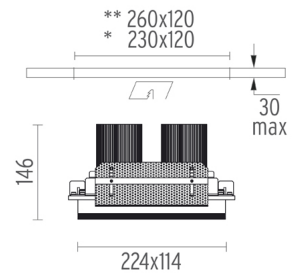

Battery No Trim Small 2L . Accessories

Optical

08.8495.14

Honeycomb

"Honeycomb" anti-glare screen: in thin, black-painted aluminium sheets.

08.8503.64.OD

BLUE FILTER

Colored filters in 3 mm dichroic material

08.8503.65.OD

SKY BLUE FILTER

Colored filters in 3 mm dichroic material

08.8503.66.OD

AMBER FILTER

Colored filters in 3 mm dichroic material

08.8503.67.OD

RED FILTER

Colored filters in 3 mm dichroic material

08.8503.69

HOT LIGHT

Colored filters in 3 mm dichroic material

08.8503.CL

COLD LIGHT

Colored filters in 3 mm dichroic material

08.8503.DL

DAYLIGHT

Colored filters in 3 mm dichroic material

08.8503.ND

NEODIMIUM

Colored filters in 3 mm dichroic material

Embedded luminaire with multiple optic bodies for LED light source. Power supply not included. Requires one power supply for each optic body.

04.6476.14ANT - 2x1222lm Black

** Inaccessible ceiling
* Accessible ceiling: modular/open

CERTIFICATIONS