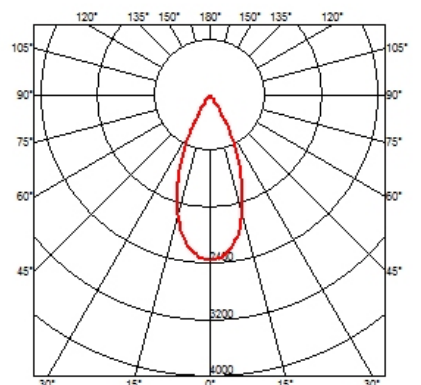

CERTIFICATIONS