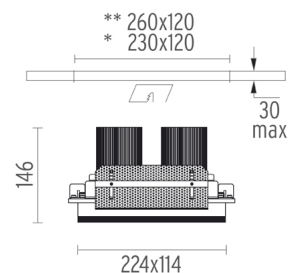

BATTERY NO TRIM SMALL 2L

Number of heads	2
Mounting	Ceiling recessed
Lamps description	2 x LED Array DC 700 mA 20W 2290 lm 3000K CRI 80
Luminaire luminous flux	Extreme Cut-off. See reference number
Environment	Indoor
Notes	Pre-installation frame must be ordered separately

OPTICAL

Reflector finish	Aluminum
Aiming	Adjustable
Light distribution symmetry	Symmetric
Beam angle	44° Wide Flood

ELECTRICAL

Transformer availability	Separate item
Transformer mounting	Remote
Transformer type	Electronic, Electronic dimmable, Electronic dimmable I-10V, Electronic dimmable dali
Emergency	Without
Insulation class	Class III

PHYSICAL

Recessed depth (mm)	146
Construction material	Aluminium
Weight (kg)	1,89

Embedded luminaire with multiple optic bodies for LED light source. Power supply not included. Requires one power supply for each optic body.

● 04.6476.14ANT - 2x1222lm Black

** Inaccessible ceiling
* Accessible ceiling: modular/open

CERTIFICATIONS