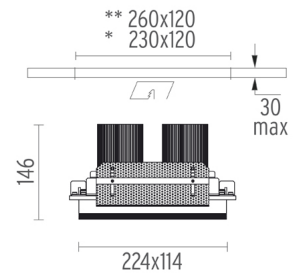

Battery No Trim Small 2L . Accessories

Mounting

● 08.8524.00

Pre-installation frame

Pre-installation frame small
2 lights

Battery No Trim Small 2L designed by F.A. Porsche

Embedded luminaire with multiple
optic bodies for LED light source.
Power supply not included. Requires
one power supply for each optic
body.

● 04.6476.14ANT - 2x1222lm Black

Battery No Trim Small 2L . Lamps

LED Array

Lamp category:

LED

Socket:

Special base

Lamp type:

LED Array

** Inaccessible ceiling

* Accessible ceiling: modular/open

CERTIFICATIONS