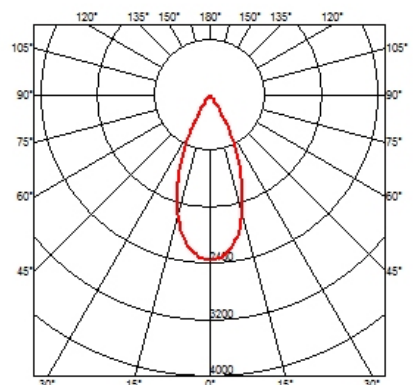

CERTIFICATIONS