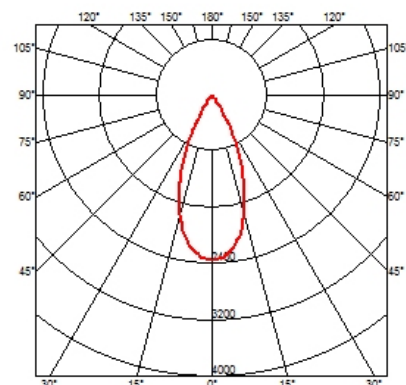

CERTIFICATIONS