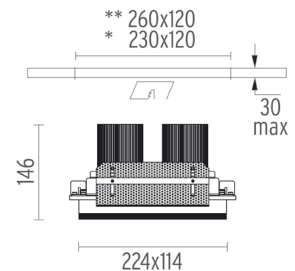

Battery No Trim Small 2L . Accessories

Power Supply

60.8534

Constant Current Power Supply for LED. 32W

Continuous current power supply of 32W, 230/240V - 50/60Hz with power current selected through adjustable 350/500/700 mA switch by trailing and leading edge dimming or push dimming.

Maximum length of 1.5 mm² secondary conductor (m): 10

Maximum length of 2.5 mm² secondary conductor (m): 15

60.8533

Constant Current Power Supply for LED. 25W

Continuous current power supply of 25W, 120-240V - 50/60Hz with power current selected through adjustable 350/500/700mA 1-10V switch or push dimming.

Maximum length of 1.5 mm² secondary conductor (m): 10

Maximum length of 2.5 mm² secondary conductor (m): 15

60.8530

Constant Current Power Supply for LED. 25-50W

Continuous current power supply of 25-50W, 220/240V - 50/60Hz with power current selected through adjustable 350/500/550/650/700/750/850/900/1050mA Dali switch, 1-10V switch or push dimming.

Maximum length of 1.5 mm² secondary conductor (m): 10

Maximum length of 2.5 mm² secondary conductor (m): 15

Embedded luminaire with multiple optic bodies for LED light source. Power supply not included. Requires one power supply for each optic body.

04.6476.14ANT - 2x1222lm Black

** Inaccessible ceiling
* Accessible ceiling: modular/open

60.9073

Continuous current power supply of 13-42W

Continuous current power supply of 13-42W, 220/240V - 50/60Hz with power current selected through adjustable 300/350/400/450/500/550/600/650/700/750/800/850/900/950/1000/1050 mA.

Maximum length of 1.5 mm² secondary conductor (m): 10

Maximum length of 2.5 mm² secondary conductor (m): 15

CERTIFICATIONS