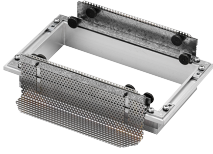

Battery No Trim Small 2L . Accessories

Mounting

● 08.8524.00

Pre-installation frame

Pre-installation frame small
2 lights