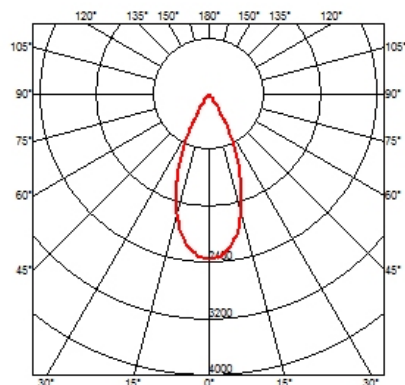

CERTIFICATIONS