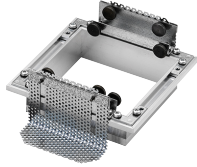

Battery No Trim Small IL . Accessories

Mounting

● 08.8523.00

Pre-installation frame

Pre-installation frame small
single light