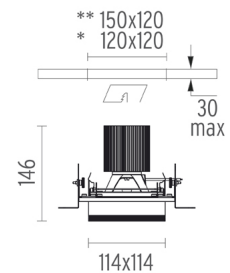

Battery No Trim Small IL . Accessories

Power Supply

60.8534

Constant Current Power Supply for LED. 32W

Continuous current power supply of 32W, 230/240V - 50/60Hz with power current selected through adjustable 350/500/700 mA switch by trailing and leading edge dimming or push dimming.

Maximum length of 1.5 mm² secondary conductor (m): 10

Maximum length of 2.5 mm² secondary conductor (m): 15

60.8533

Constant Current Power Supply for LED. 25W

Continuous current power supply of 25W, 120-240V - 50/60Hz with power current selected through adjustable 350/500/700mA 1-10V switch or push dimming.

Maximum length of 1.5 mm² secondary conductor (m): 10

Maximum length of 2.5 mm² secondary conductor (m): 15

60.8530

Constant Current Power Supply for LED. 25-50W

Continuous current power supply of 25-50W, 220/240V - 50/60Hz with power current selected through adjustable 350/500/550/650/700/750/850/900/1050mA Dali switch, 1-10V switch or push dimming.

Maximum length of 1.5 mm² secondary conductor (m): 10

Maximum length of 2.5 mm² secondary conductor (m): 15

Embedded luminaire for LED light source. Power supply not included.

04.6471.14ANT - 1222lm Black

** Inaccessible ceiling
* Accessible ceiling: modular/open

60.9073

Continuous current power supply of 13-42W

Continuous current power supply of 13-42W, 220/240V - 50/60Hz with power current selected through adjustable 300/350/400/450/500/550/600/650/700/750/800/850/900/950/1000/1050 mA.

Maximum length of 1.5 mm² secondary conductor (m): 10

Maximum length of 2.5 mm² secondary conductor (m): 15

CERTIFICATIONS