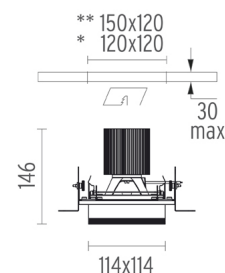

BATTERY NO TRIM SMALL IL

Number of heads	1
Mounting	Ceiling recessed
Lamps description	LED Array DC 700 mA 20W 2290 lm 3000K CRI 80
Luminaire luminous flux	Extreme Cut-off. See reference number
Environment	Indoor
Notes	Pre-installation frame must be ordered separately

OPTICAL

Reflector finish	Aluminum
Aiming	Adjustable
Light distribution symmetry	Symmetric
Beam angle	44° Wide Flood

ELECTRICAL

Transformer availability	Separate item
Transformer mounting	Remote
Transformer type	Electronic, Electronic dimmable, Electronic dimmable I-10V, Electronic dimmable dali
Emergency	Without
Insulation class	Class III

PHYSICAL

Recessed depth (mm)	146
Construction material	Aluminium
Weight (kg)	1,01

Embedded luminaire for LED light source. Power supply not included.

● 04.6471.14ANT - 1222lm Black

** Inaccessible ceiling
* Accessible ceiling: modular/open

CERTIFICATIONS