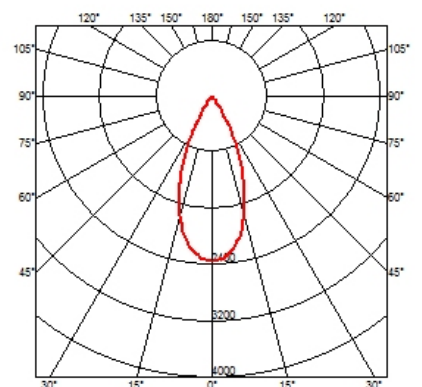

CERTIFICATIONS