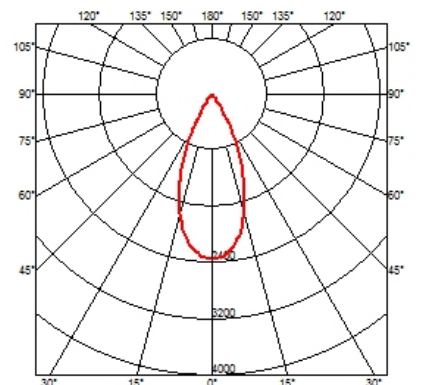

Battery No Trim Small IL . Accessories

Optical

● 08.8495.14

Honeycomb

"Honeycomb" anti-glare screen: in thin, black-painted aluminium sheets.

● 08.8503.64.OD

BLUE FILTER

Colored filters in 3 mm dichroic material

● 08.8503.65.OD

SKY BLUE FILTER

Colored filters in 3 mm dichroic material

● 08.8503.66.OD

AMBER FILTER

Colored filters in 3 mm dichroic material

● 08.8503.67.OD

RED FILTER

Colored filters in 3 mm dichroic material

08.8503.69

HOT LIGHT

Colored filters in 3 mm dichroic material

08.8503.CL

COLD LIGHT

Colored filters in 3 mm dichroic material

08.8503.DL

DAYLIGHT

Colored filters in 3 mm dichroic material

08.8503.ND

NEODIMIUM

Colored filters in 3 mm dichroic material

Embedded luminaire for LED light source. Power supply not included.

● 04.6471.14ANT - 1222lm Black

** Inaccessible ceiling
* Accessible ceiling: modular/open

CERTIFICATIONS