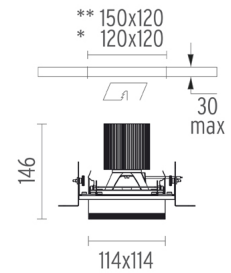

** Inaccessible ceiling
* Accessible ceiling: modular/open

CERTIFICATIONS