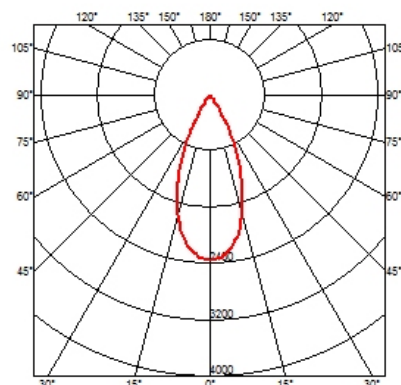

CERTIFICATIONS