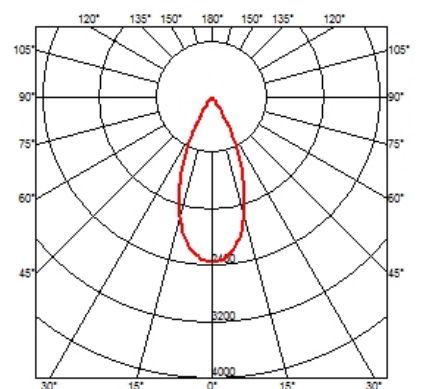

CERTIFICATIONS