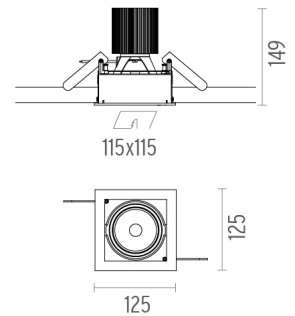

Battery Trim Small IL . Lamps

LED Array

Lamp category:
LED

Socket:
Special base

Lamp type:
LED Array

Battery Trim Small IL
designed by F.A. Porsche

Embedded luminaire for LED light source. Power supply not included.

- 04.6471.20A - 1222lm Matt white
- 04.6471.08A - 1222lm Mercury
- 04.6471.14A - 1222lm Matt black

CERTIFICATIONS