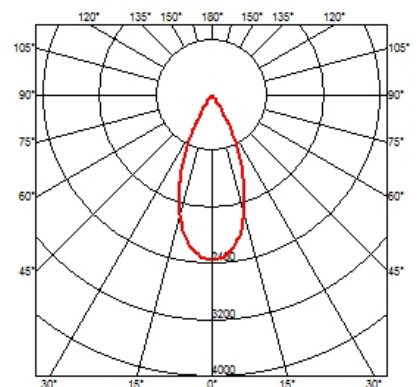

CERTIFICATIONS