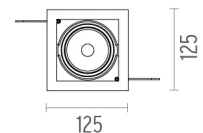

Battery Trim Small IL . Accessories

Optical

● 08.8495.14

Honeycomb

"Honeycomb" anti-glare screen: in thin, black-painted aluminium sheets.

● 08.8503.64.OD

BLUE FILTER

Colored filters in 3 mm dichroic material

● 08.8503.65.OD

SKY BLUE FILTER

Colored filters in 3 mm dichroic material

● 08.8503.66.OD

AMBER FILTER

Colored filters in 3 mm dichroic material

● 08.8503.67.OD

RED FILTER

Colored filters in 3 mm dichroic material

08.8503.69

HOT LIGHT

Colored filters in 3 mm dichroic material

08.8503.CL

COLD LIGHT

Colored filters in 3 mm dichroic material

08.8503.DL

DAYLIGHT

Colored filters in 3 mm dichroic material

08.8503.ND

NEODIMIUM

Colored filters in 3 mm dichroic material

Battery Trim Small IL

designed by F.A. Porsche

Embedded luminaire for LED light source. Power supply not included.

- 04.6471.20A - 1222lm Matt white
- 04.6471.08A - 1222lm Mercury
- 04.6471.14A - 1222lm Matt black

CERTIFICATIONS