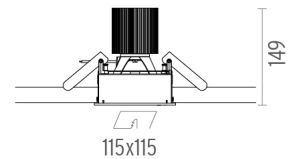

Battery Trim Small IL . Accessories

Optical

● 08.8495.14

Honeycomb

"Honeycomb" anti-glare screen: in thin, black-painted aluminium sheets.

● 08.8503.64.OD

BLUE FILTER

Colored filters in 3 mm dichroic material

● 08.8503.65.OD

SKY BLUE FILTER

Colored filters in 3 mm dichroic material

● 08.8503.66.OD

AMBER FILTER

Colored filters in 3 mm dichroic material

● 08.8503.67.OD

RED FILTER

Colored filters in 3 mm dichroic material

08.8503.69

HOT LIGHT

Colored filters in 3 mm dichroic material

08.8503.CL

COLD LIGHT

Colored filters in 3 mm dichroic material

08.8503.DL

DAYLIGHT

Colored filters in 3 mm dichroic material

08.8503.ND

NEODIMIUM

Colored filters in 3 mm dichroic material

Battery Trim Small IL

designed by F.A. Porsche

Embedded luminaire for LED light source. Power supply not included.

- 04.6471.20A - 1222lm Matt white
- 04.6471.08A - 1222lm Mercury
- 04.6471.14A - 1222lm Matt black

CERTIFICATIONS