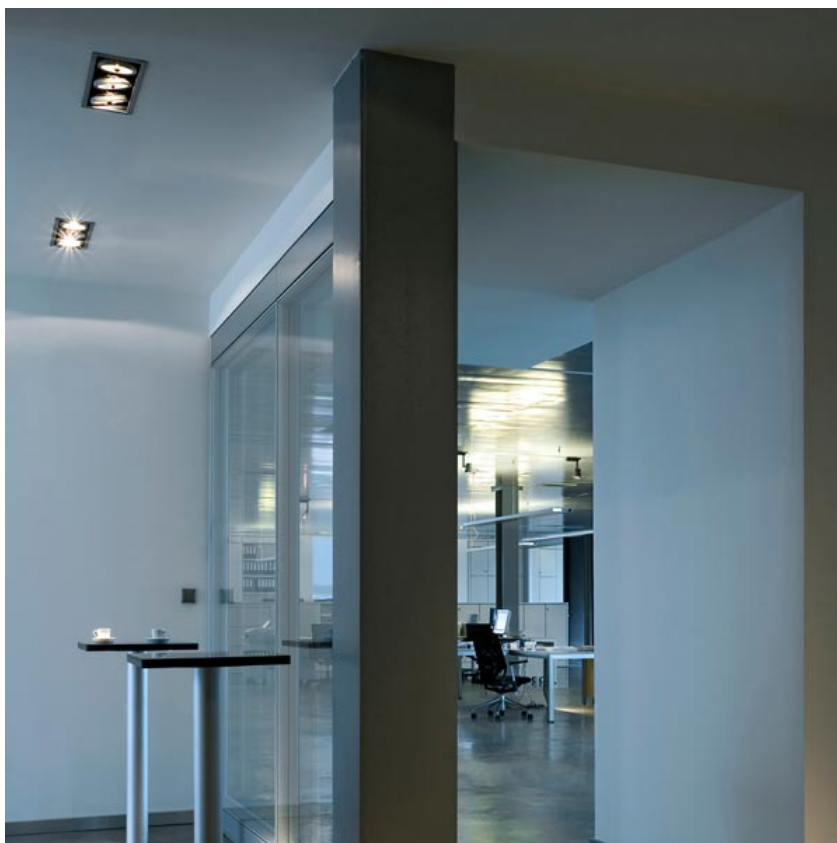

BATTERY TRIM SMALL IL

Number of heads	1
Mounting	Ceiling recessed
Lamps description	LED Array DC 700 mA 20W 2290 lm 3000K CRI 80
Luminaire luminous flux	Extreme Cut-off. See reference number
Environment	Indoor

OPTICAL

Reflector finish	Aluminum
Aiming	Adjustable
Light distribution symmetry	Symmetric
Beam angle	44° Wide Flood

ELECTRICAL

Transformer availability	Separate item
Transformer mounting	Remote
Transformer type	Electronic, Electronic dimmable, Electronic dimmable I-10V, Electronic dimmable dali
Emergency	Without
Insulation class	Class III

PHYSICAL

Recessed depth (mm)	149
Construction material	Aluminium
Weight (kg)	0,76

Embedded luminaire for LED light source. Power supply not included.

●	04.6471.20A - 1222lm	Matt white
●	04.6471.08A - 1222lm	Mercury
●	04.6471.14A - 1222lm	Matt black

CERTIFICATIONS