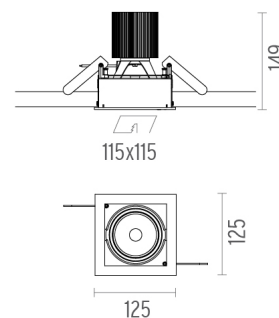

BATTERY TRIM SMALL IL

Number of heads	1
Mounting	Ceiling recessed
Lamps description	LED Array DC 700 mA 20W 2290 lm 3000K CRI 80
Luminaire luminous flux	Extreme Cut-off. See reference number
Environment	Indoor

OPTICAL

Reflector finish	Aluminum
Aiming	Adjustable
Light distribution symmetry	Symmetric
Beam angle	44° Wide Flood

ELECTRICAL

Transformer availability	Separate item
Transformer mounting	Remote
Transformer type	Electronic, Electronic dimmable, Electronic dimmable I-10V, Electronic dimmable dali
Emergency	Without
Insulation class	Class III

PHYSICAL

Recessed depth (mm)	149
Construction material	Aluminium
Weight (kg)	0,76

Embedded luminaire for LED light source. Power supply not included.

●	04.6471.20A - 1222lm	Matt white
●	04.6471.08A - 1222lm	Mercury
●	04.6471.14A - 1222lm	Matt black

CERTIFICATIONS