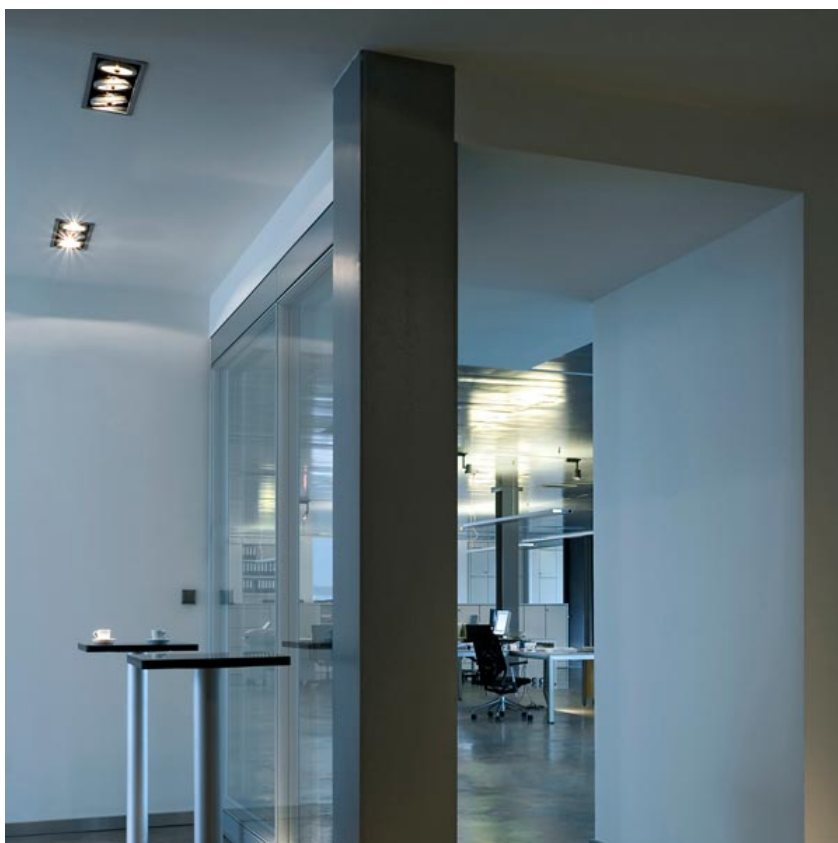

CERTIFICATIONS