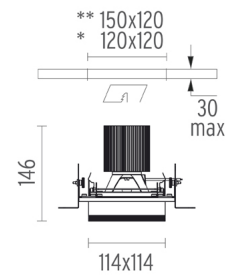

** Inaccessible ceiling
* Accessible ceiling: modular/open

CERTIFICATIONS