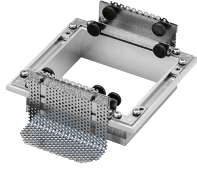

Battery No Trim Small IL . Accessories

Mounting

● 08.8523.00

Pre-installation frame

Pre-installation frame small
single light