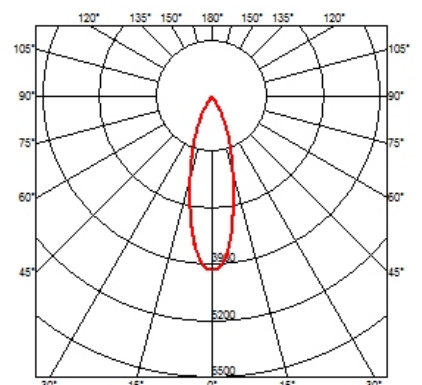

Battery No Trim Small IL . Accessories

Optical

● 08.8495.14

Honeycomb

"Honeycomb" anti-glare screen: in thin, black-painted aluminium sheets.

● 08.8503.64.OD

BLUE FILTER

Colored filters in 3 mm dichroic material

● 08.8503.65.OD

SKY BLUE FILTER

Colored filters in 3 mm dichroic material

● 08.8503.66.OD

AMBER FILTER

Colored filters in 3 mm dichroic material

● 08.8503.67.OD

RED FILTER

Colored filters in 3 mm dichroic material

08.8503.69

HOT LIGHT

Colored filters in 3 mm dichroic material

08.8503.CL

COLD LIGHT

Colored filters in 3 mm dichroic material

08.8503.DL

DAYLIGHT

Colored filters in 3 mm dichroic material

08.8503.ND

NEODIMIUM

Colored filters in 3 mm dichroic material

Battery No Trim Small IL

designed by F.A. Porsche

Embedded luminaire for LED light source. Power supply not included.

● 04.6470.14ANT - 1312lm Black

** Inaccessible ceiling
* Accessible ceiling: modular/open

CERTIFICATIONS