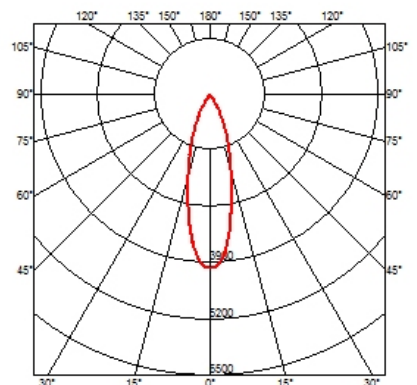

Battery No Trim Small IL . Accessories

Power Supply

60.8534

Constant Current Power Supply for LED. 32W

Continuous current power supply of 32W, 230/240V - 50/60Hz with power current selected through adjustable 350/500/700 mA switch by trailing and leading edge dimming or push dimming.

Maximum length of 1.5 mm² secondary conductor (m): 10

Maximum length of 2.5 mm² secondary conductor (m): 15

60.8533

Constant Current Power Supply for LED. 25W

Continuous current power supply of 25W, 120-240V - 50/60Hz with power current selected through adjustable 350/500/700mA 1-10V switch or push dimming.

Maximum length of 1.5 mm² secondary conductor (m): 10

Maximum length of 2.5 mm² secondary conductor (m): 15

60.8530

Constant Current Power Supply for LED. 25-50W

Continuous current power supply of 25-50W, 220/240V - 50/60Hz with power current selected through adjustable 350/500/550/650/700/750/850/900/1050mA Dali switch, 1-10V switch or push dimming.

Maximum length of 1.5 mm² secondary conductor (m): 10

Maximum length of 2.5 mm² secondary conductor (m): 15

Embedded luminaire for LED light source. Power supply not included.

04.6470.14ANT - 1312lm Black

** Inaccessible ceiling
* Accessible ceiling: modular/open

60.9073

Continuous current power supply of 13-42W

Continuous current power supply of 13-42W, 220/240V - 50/60Hz with power current selected through adjustable 300/350/400/450/500/550/600/650/700/750/800/850/900/950/1000/1050 mA.

Maximum length of 1.5 mm² secondary conductor (m): 10

Maximum length of 2.5 mm² secondary conductor (m): 15

CERTIFICATIONS