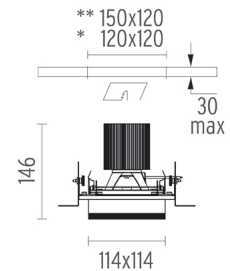

** Inaccessible ceiling
* Accessible ceiling: modular/open

60.9073

Continuous current power supply of 13-42W

Continuous current power supply of 13-42W, 220/240V - 50/60Hz with power current selected through adjustable 300/350/400/450/500/550/600/650/700/750/800/850/900/950/1000/1050 mA.

Maximum length of 1.5 mm² secondary conductor (m): 10

Maximum length of 2.5 mm² secondary conductor (m): 15

CERTIFICATIONS