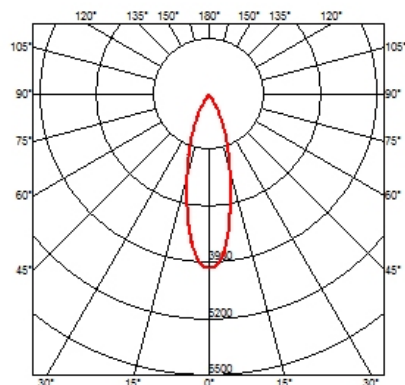

CERTIFICATIONS