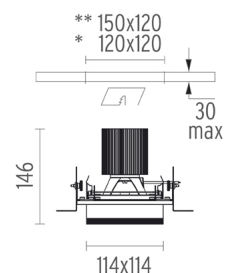

BATTERY NO TRIM SMALL IL

Number of heads	1
Mounting	Ceiling recessed
Lamps description	LED Array DC 700 mA 20W 2290 lm 3000K CRI 80
Luminaire luminous flux	Extreme Cut-off. See reference number
Environment	Indoor
Notes	Pre-installation frame must be ordered separately

OPTICAL

Reflector finish	Aluminum
Aiming	Adjustable
Light distribution symmetry	Symmetric
Beam angle	29° Flood

ELECTRICAL

Transformer availability	Separate item
Transformer mounting	Remote
Transformer type	Electronic, Electronic dimmable, Electronic dimmable I-10V, Electronic dimmable dali
Emergency	Without
Insulation class	Class III

PHYSICAL

Recessed depth (mm)	146
Construction material	Aluminium
Weight (kg)	1,01

Embedded luminaire for LED light source. Power supply not included.

● 04.6470.14ANT - 1312lm Black

** Inaccessible ceiling
* Accessible ceiling: modular/open

CERTIFICATIONS