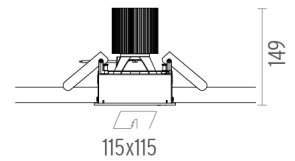

Battery Trim Small IL . Accessories

Optical

● 08.8495.14

Honeycomb

"Honeycomb" anti-glare screen: in thin, black-painted aluminium sheets.

● 08.8503.64.OD

BLUE FILTER

Colored filters in 3 mm dichroic material

● 08.8503.65.OD

SKY BLUE FILTER

Colored filters in 3 mm dichroic material

● 08.8503.66.OD

AMBER FILTER

Colored filters in 3 mm dichroic material

● 08.8503.67.OD

RED FILTER

Colored filters in 3 mm dichroic material

08.8503.69

HOT LIGHT

Colored filters in 3 mm dichroic material

08.8503.CL

COLD LIGHT

Colored filters in 3 mm dichroic material

08.8503.DL

DAYLIGHT

Colored filters in 3 mm dichroic material

08.8503.ND

NEODIMIUM

Colored filters in 3 mm dichroic material

Battery Trim Small IL

designed by F.A. Porsche

Embedded luminaire for LED light source. Power supply not included.

- 04.6470.20A - 1312lm Matt white
- 04.6470.08A - 1312lm Mercury
- 04.6470.14A - 1312lm Matt black

CERTIFICATIONS