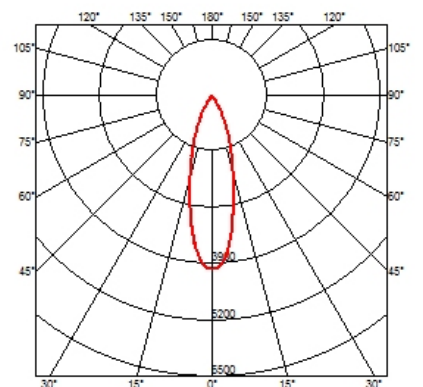

CERTIFICATIONS