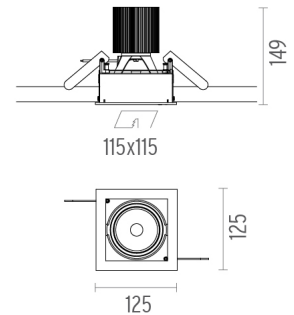

BATTERY TRIM SMALL IL

Number of heads	1
Mounting	Ceiling recessed
Lamps description	LED Array DC 700 mA 20W 2290 lm 3000K CRI 80
Luminaire luminous flux	Extreme Cut-off. See reference number
Environment	Indoor

OPTICAL

Reflector finish	Aluminum
Aiming	Adjustable
Light distribution symmetry	Symmetric
Beam angle	29° Flood

ELECTRICAL

Transformer availability	Separate item
Transformer mounting	Remote
Transformer type	Electronic, Electronic dimmable, Electronic dimmable I-10V, Electronic dimmable dali
Emergency	Without
Insulation class	Class III

PHYSICAL

Recessed depth (mm)	149
Construction material	Aluminium
Weight (kg)	0,76

Embedded luminaire for LED light source. Power supply not included.

●	04.6470.20A - 1312lm	Matt white
●	04.6470.08A - 1312lm	Mercury
●	04.6470.14A - 1312lm	Matt black

CERTIFICATIONS