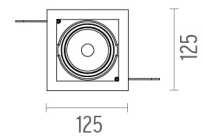

Battery Trim Small IL . Accessories

Optical

● 08.8495.14

Honeycomb

"Honeycomb" anti-glare screen: in thin, black-painted aluminium sheets.

● 08.8503.64.OD

BLUE FILTER

Colored filters in 3 mm dichroic material

● 08.8503.65.OD

SKY BLUE FILTER

Colored filters in 3 mm dichroic material

● 08.8503.66.OD

AMBER FILTER

Colored filters in 3 mm dichroic material

● 08.8503.67.OD

RED FILTER

Colored filters in 3 mm dichroic material

08.8503.69

HOT LIGHT

Colored filters in 3 mm dichroic material

08.8503.CL

COLD LIGHT

Colored filters in 3 mm dichroic material

08.8503.DL

DAYLIGHT

Colored filters in 3 mm dichroic material

08.8503.ND

NEODIMIUM

Colored filters in 3 mm dichroic material

Battery Trim Small IL

designed by F.A. Porsche

Embedded luminaire for LED light source. Power supply not included.

- 04.6470.20A - 1312lm Matt white
- 04.6470.08A - 1312lm Mercury
- 04.6470.14A - 1312lm Matt black

CERTIFICATIONS