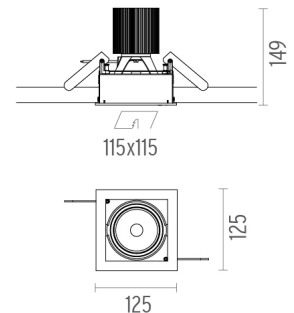

Battery Trim Small IL . Accessories

Power Supply

60.8534

Constant Current Power Supply for LED. 32W

Continuous current power supply of 32W, 230/240V - 50/60Hz with power current selected through adjustable 350/500/700 mA switch by trailing and leading edge dimming or push dimming.

Maximum length of 1.5 mm² secondary conductor (m): 10

Maximum length of 2.5 mm² secondary conductor (m): 15

60.8533

Constant Current Power Supply for LED. 25W

Continuous current power supply of 25W, 120-240V - 50/60Hz with power current selected through adjustable 350/500/700mA 1-10V switch or push dimming.

Maximum length of 1.5 mm² secondary conductor (m): 10

Maximum length of 2.5 mm² secondary conductor (m): 15

60.8530

Constant Current Power Supply for LED. 25-50W

Continuous current power supply of 25-50W, 220/240V - 50/60Hz with power current selected through adjustable 350/500/550/650/700/750/850/900/1050mA Dali switch, 1-10V switch or push dimming.

Maximum length of 1.5 mm² secondary conductor (m): 10

Maximum length of 2.5 mm² secondary conductor (m): 15

Embedded luminaire for LED light source. Power supply not included.

- 04.6470.20A - 1312lm Matt white
- 04.6470.08A - 1312lm Mercury
- 04.6470.14A - 1312lm Matt black

60.9073

Continuous current power supply of 13-42W

Continuous current power supply of 13-42W, 220/240V - 50/60Hz with power current selected through adjustable 300/350/400/450/500/550/600/650/700/750/800/850/900/950/1000/1050 mA.

Maximum length of 1.5 mm² secondary conductor (m): 10

Maximum length of 2.5 mm² secondary conductor (m): 15

CERTIFICATIONS