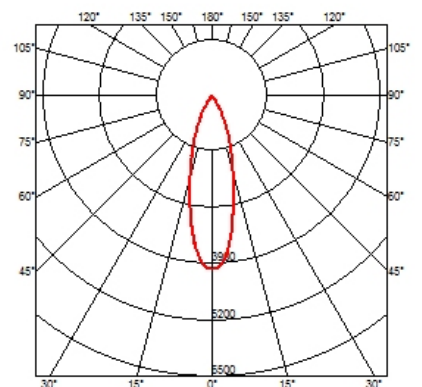

CERTIFICATIONS