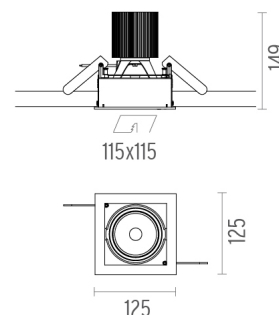

Battery Trim Small IL . Lamps

LED Array

Lamp category:
LED

Socket:
Special base

Lamp type:
LED Array

Battery Trim Small IL
designed by F.A. Porsche

Embedded luminaire for LED light source. Power supply not included.

- 04.6470.20A - 1312lm Matt white
- 04.6470.08A - 1312lm Mercury
- 04.6470.14A - 1312lm Matt black

CERTIFICATIONS