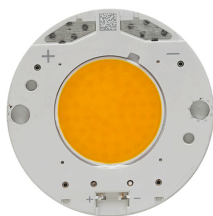

Battery Trim Small IL . Lamps

LED Array

Lamp category:
LED

Socket:
Special base

Lamp type:
LED Array