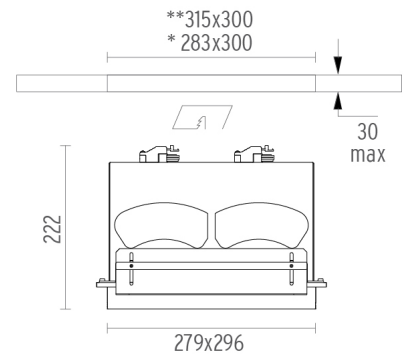

Battery No trim Large 4L Square . Accessories

- 08.8027.20.ND
- 08.8027.08.ND
- 08.8027.14.ND

Neodimium

Neodimium

Battery No trim Large 4L Square designed by F.A. Porsche

Metal halide lamp recessed downlight.
Remote control gear not included

- 04.6139.20.NT   Matt white
- 04.6139.08.NT   Mercury
- 04.6139.14.NT   Matt black

* Accessible ceiling: modular/open
** Inaccessible ceiling

Mounting

- 08.8087.00

Pre-installation frame

Pre-installation frame large 4
lights

CERTIFICATIONS