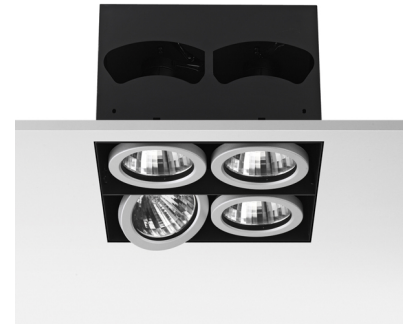

BATTERY NO TRIM LARGE 4L SQUARE

Number of heads	4
Mounting	Ceiling recessed
Lamps description	4 x CDM-TC G8.5 Max 70W
Voltage (V)	220/240
Environment	Indoor
Notes	Pre-installation frame must be ordered separately

OPTICAL

Light controller description	Protection glass
Reflector finish	Aluminum
Aiming	Adjustable
Light distribution symmetry	Symmetric
Beam angle	14°

ELECTRICAL

Control gear availability	Separate item
Control gear type	Conventional, Electronic
Control gear mounting	Remote
Emergency	Without
Insulation class	Class I

PHYSICAL

Recessed depth (mm)	222
Construction material	Aluminium
Weight (kg)	5,52

Battery No trim Large 4L Square
designed by F.A. Porsche

Metal halide lamp recessed downlight.
Remote control gear not included

Sky blue filter

Sky blue filter

- 08.8027.20.AM
- 08.8027.08.AM
- 08.8027.14.AM

Amber filter

Amber filter

Battery No trim Large 4L Square designed by F.A. Porsche

Metal halide lamp recessed downlight.
Remote control gear not included