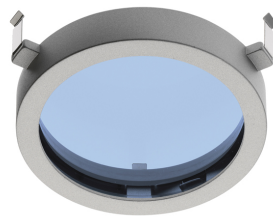

- 08.8027.20.CL
- 08.8027.08.CL
- 08.8027.14.CL

Cold light filter

Cold light filter