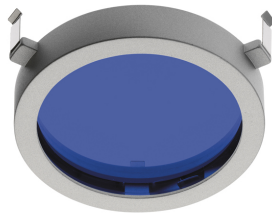

OPTICAL

Light controller description	Protection glass
Reflector finish	Aluminum
Aiming	Adjustable
Light distribution symmetry	Symmetric
Beam angle	14°

ELECTRICAL

Control gear availability	Separate item
Control gear type	Conventional, Electronic
Control gear mounting	Remote
Emergency	Without
Insulation class	Class I

- 08.8025.20
- 08.8025.08
- 08.8025.14

Elliptical light distribution lens

Elliptical light distribution lens in 4mm thick tempered glass.

- 08.8029.20
- 08.8029.08
- 08.8029.14

Honeycomb

Anti-glare grid made of aluminium cells.

- 08.8030.20
- 08.8030.08
- 08.8030.14

Screening cylinder

Screening cylinder with rotating pin in a black thermoplastic material

- 08.8027.20.AO
- 08.8027.08.AO
- 08.8027.14.AO

Blue filter

Blue filter

- 08.8027.20.AC
- 08.8027.08.AC
- 08.8027.14.AC

Sky blue filter

Sky blue filter

- 08.8027.20.AM
- 08.8027.08.AM
- 08.8027.14.AM

Amber filter

Amber filter

Battery No trim Large 4L Square designed by F.A. Porsche

Metal halide lamp recessed downlight.
Remote control gear not included