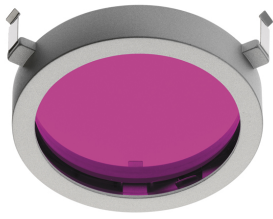

OPTICAL

Light controller description	Protection glass
Reflector finish	Aluminum
Aiming	Adjustable
Light distribution symmetry	Symmetric
Beam angle	14°

ELECTRICAL

Control gear availability	Separate item
Control gear type	Conventional, Electronic
Control gear mounting	Remote
Emergency	Without
Insulation class	Class I

Sky blue filter

Sky blue filter

- 08.8027.20.AM
- 08.8027.08.AM
- 08.8027.14.AM

Amber filter

Amber filter

Battery No trim Large 4L Square designed by F.A. Porsche

Metal halide lamp recessed downlight.
Remote control gear not included

- 04.6139.20.NT Matt white
- 04.6139.08.NT Mercury
- 04.6139.14.NT Matt black

* Accessible ceiling: modular/open
** Inaccessible ceiling

CERTIFICATIONS

Battery No trim Large 4L Square . Accessories

- 08.8027.20.RO
- 08.8027.08.RO
- 08.8027.14.RO