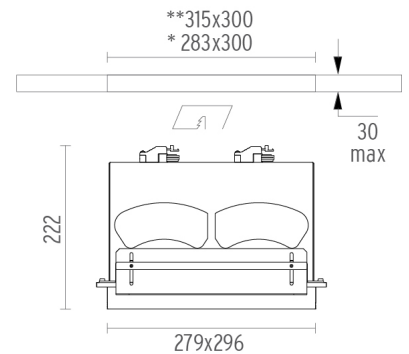

Battery No trim Large 4L Square . Accessories

Optical

- 08.8025.20
- 08.8025.08
- 08.8025.14

Elliptical light distribution lens

Elliptical light distribution lens in 4mm thick tempered glass.

- 08.8029.20
- 08.8029.08
- 08.8029.14

Honeycomb

Anti-glare grid made of aluminium cells.

- 08.8030.20
- 08.8030.08
- 08.8030.14

Screening cylinder

Screening cylinder with rotating pin in a black thermoplastic material

- 08.8027.20.AO
- 08.8027.08.AO
- 08.8027.14.AO

Blue filter

Blue filter

- 08.8027.20.AC
- 08.8027.08.AC
- 08.8027.14.AC

Sky blue filter

Sky blue filter

- 08.8027.20.AM
- 08.8027.08.AM
- 08.8027.14.AM

Amber filter

Amber filter

Battery No trim Large 4L Square designed by F.A. Porsche

Metal halide lamp recessed downlight.
Remote control gear not included

- 04.6139.20.NT Matt white
- 04.6139.08.NT Mercury
- 04.6139.14.NT Matt black

* Accessible ceiling: modular/open
** Inaccessible ceiling

CERTIFICATIONS