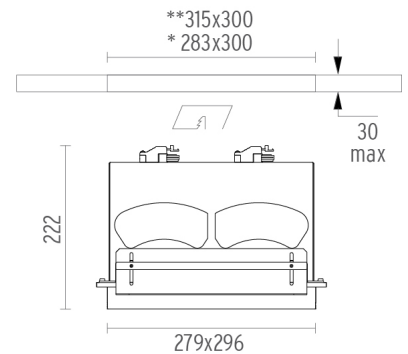

* Accessible ceiling: modular/open
** Inaccessible ceiling

CERTIFICATIONS