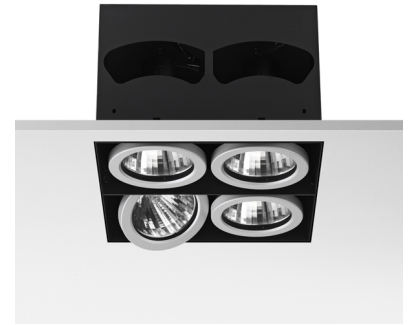

OPTICAL

Light controller description	Protection glass
Reflector finish	Aluminum
Aiming	Adjustable
Light distribution symmetry	Symmetric
Beam angle	14°

ELECTRICAL

Control gear availability	Separate item
Control gear type	Conventional, Electronic
Control gear mounting	Remote
Emergency	Without
Insulation class	Class I

PHYSICAL

Recessed depth (mm)	222
Construction material	Aluminium
Weight (kg)	5,52

Battery No trim Large 4L Square
designed by F.A. Porsche

Metal halide lamp recessed downlight.
Remote control gear not included

Daylight filter

Battery No trim Large 4L Square
designed by F.A. Porsche

Metal halide lamp recessed downlight.
Remote control gear not included

- 04.6139.20.NT Matt white
- 04.6139.08.NT Mercury
- 04.6139.14.NT Matt black