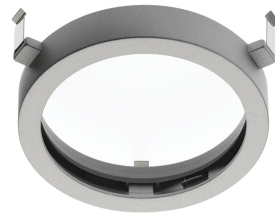

- 08.8027.20.IR
- 08.8027.08.IR
- 08.8027.14.IR

I.R. filter

I.R. filter