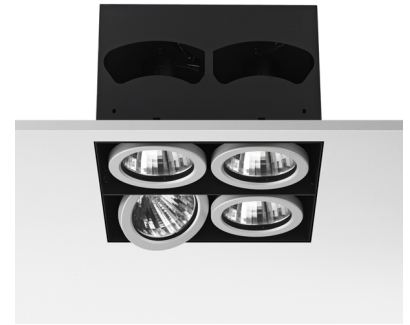

Battery No trim Large 4L Square designed by F.A. Porsche

Metal halide lamp recessed downlight.
Remote control gear not included

- 04.6139.20.NT   Matt white
- 04.6139.08.NT   Mercury
- 04.6139.14.NT   Matt black