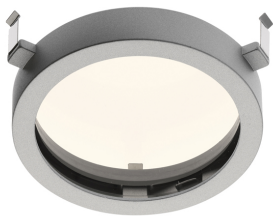

- 08.8027.08.HL
- 08.8027.20.HL
- 08.8027.14.HL

Hot Light

Hot Light