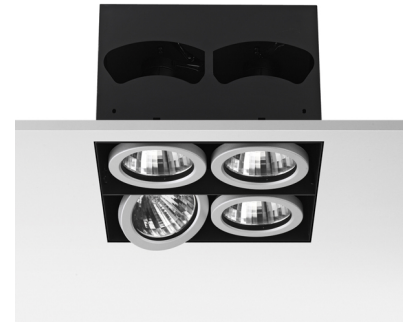

Battery No trim Large 4L Square . Lamps

60.6483

CDM-TC

Lamp Watt:
35 W

Lamp category:
Metal halide

Socket:
G8.5

Color temperature (K):
3000 °K

Catalog reference:
60.6483

Lamp type:
CDM-TC

60.6484

CDM-TC

Lamp Watt:
70 W

Lamp category:
Metal halide

Socket:
G8.5

Color temperature (K):
3000 °K

Catalog reference:
60.6484

Lamp type:
CDM-TC

60.6127

CDM-TC

Lamp Watt:
20 W

Lamp category:
Metal halide

Socket:
G8.5

Color temperature (K):
3000 °K

Catalog reference:
60.6127

Lamp type:
CDM-TC

Battery No trim Large 4L Square
designed by F.A. Porsche

Metal halide lamp recessed downlight.
Remote control gear not included

- 04.6139.20.NT Matt white
- 04.6139.08.NT Mercury
- 04.6139.14.NT Matt black