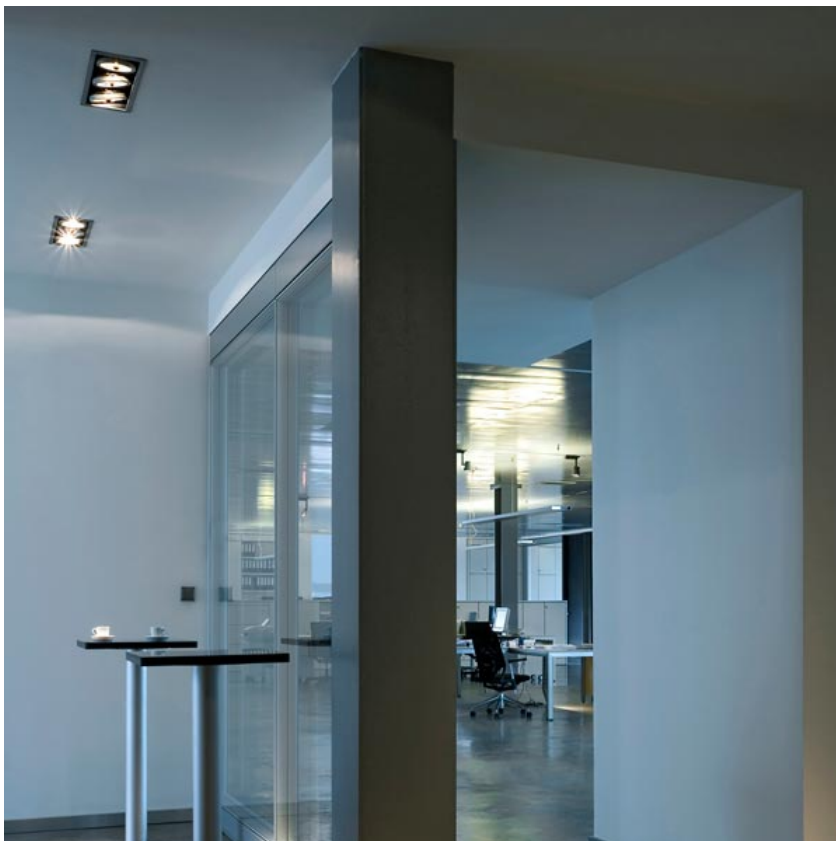

BATTERY NO TRIM LARGE 4L SQUARE

Number of heads	4
Mounting	Ceiling recessed
Lamps description	4 x CDM-TC G8.5 Max 70W
Voltage (V)	220/240
Environment	Indoor
Notes	Pre-installation frame must be ordered separately

OPTICAL

Light controller description	Protection glass
Reflector finish	Aluminum
Aiming	Adjustable
Light distribution symmetry	Symmetric
Beam angle	14°

ELECTRICAL

Control gear availability	Separate item
Control gear type	Conventional, Electronic
Control gear mounting	Remote
Emergency	Without
Insulation class	Class I

PHYSICAL

Recessed depth (mm)	222
Construction material	Aluminium
Weight (kg)	5,52

Battery No trim Large 4L Square
designed by F.A. Porsche

Metal halide lamp recessed downlight.
Remote control gear not included

● 04.6139.20.NT	Matt white
● 04.6139.08.NT	Mercury
● 04.6139.14.NT	Matt black