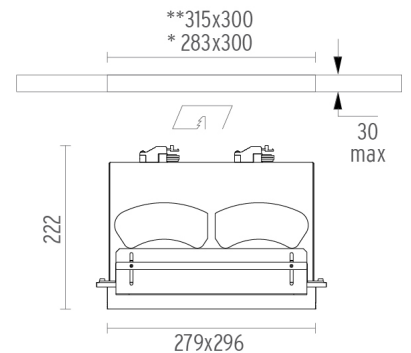

BATTERY NO TRIM LARGE 4L SQUARE

Number of heads	4
Mounting	Ceiling recessed
Lamps description	4 x CDM-TC G8.5 Max 70W
Voltage (V)	220/240
Environment	Indoor
Notes	Pre-installation frame must be ordered separately

OPTICAL

Light controller description	Protection glass
Reflector finish	Aluminum
Aiming	Adjustable
Light distribution symmetry	Symmetric
Beam angle	14°

ELECTRICAL

Control gear availability	Separate item
Control gear type	Conventional, Electronic
Control gear mounting	Remote
Emergency	Without
Insulation class	Class I

PHYSICAL

Recessed depth (mm)	222
Construction material	Aluminium
Weight (kg)	5,52

Metal halide lamp recessed downlight.
Remote control gear not included

● 04.6139.20.NT	Matt white
● 04.6139.08.NT	Mercury
● 04.6139.14.NT	Matt black

* Accessible ceiling: modular/open
** Inaccessible ceiling

CERTIFICATIONS