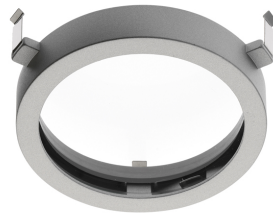

- 08.8027.20.UV
- 08.8027.08.UV
- 08.8027.14.UV

U.V. filter

U.V. filter