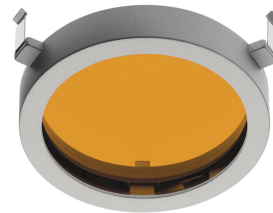

OPTICAL

Light controller description	Protection glass
Reflector finish	Aluminum
Aiming	Adjustable
Light distribution symmetry	Symmetric
Beam angle	14°

ELECTRICAL

Control gear availability	Separate item
Control gear type	Conventional, Electronic
Control gear mounting	Remote
Emergency	Without
Insulation class	Class I

- 08.8025.20
- 08.8025.08
- 08.8025.14

Elliptical light distribution lens

Elliptical light distribution lens in 4mm thick tempered glass.

- 08.8029.20
- 08.8029.08
- 08.8029.14

Honeycomb

Anti-glare grid made of aluminium cells.

- 08.8030.20
- 08.8030.08
- 08.8030.14

Screening cylinder

Screening cylinder with rotating pin in a black thermoplastic material

- 08.8027.20.AO
- 08.8027.08.AO
- 08.8027.14.AO

Blue filter

Blue filter

- 08.8027.20.AC
- 08.8027.08.AC
- 08.8027.14.AC

Sky blue filter

Sky blue filter

- 08.8027.20.AM
- 08.8027.08.AM
- 08.8027.14.AM

Amber filter

Amber filter

Battery No trim Large 4L Square designed by F.A. Porsche

Metal halide lamp recessed downlight.
Remote control gear not included