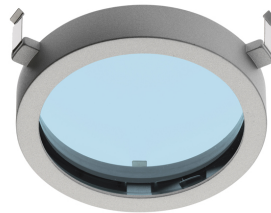

OPTICAL

Light controller description	Protection glass
Reflector finish	Aluminum
Aiming	Adjustable
Light distribution symmetry	Symmetric
Beam angle	14°

ELECTRICAL

Control gear availability	Separate item
Control gear type	Conventional, Electronic
Control gear mounting	Remote
Emergency	Without
Insulation class	Class I

- 08.8025.20
- 08.8025.08
- 08.8025.14

Elliptical light distribution lens

Elliptical light distribution lens in 4mm thick tempered glass.

- 08.8029.20
- 08.8029.08
- 08.8029.14

Honeycomb

Anti-glare grid made of aluminium cells.

- 08.8030.20
- 08.8030.08
- 08.8030.14

Screening cylinder

Screening cylinder with rotating pin in a black thermoplastic material

- 08.8027.20.AO
- 08.8027.08.AO
- 08.8027.14.AO

Blue filter

Blue filter

- 08.8027.20.AC
- 08.8027.08.AC
- 08.8027.14.AC

Sky blue filter

Sky blue filter

- 08.8027.20.AM
- 08.8027.08.AM
- 08.8027.14.AM

Amber filter

Amber filter

Battery No trim Large 4L Square designed by F.A. Porsche

Metal halide lamp recessed downlight.
Remote control gear not included