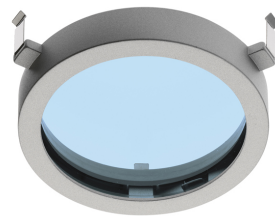

OPTICAL

Light controller description	Protection glass
Reflector finish	Aluminum
Aiming	Adjustable
Light distribution symmetry	Symmetric
Beam angle	14°

ELECTRICAL

Control gear availability	Separate item
Control gear type	Conventional, Electronic
Control gear mounting	Remote
Emergency	Without
Insulation class	Class I

- 08.8027.08.HL
- 08.8027.20.HL
- 08.8027.14.HL

Hot Light

Hot Light

- 08.8027.20.CL
- 08.8027.08.CL
- 08.8027.14.CL

Cold light filter

Cold light filter

- 08.8027.20.DL
- 08.8027.08.DL
- 08.8027.14.DL

Daylight filter

Daylight filter

Battery No trim Large 4L Square
designed by F.A. Porsche

Metal halide lamp recessed downlight.
Remote control gear not included

- 04.6139.20.NT Matt white
- 04.6139.08.NT Mercury
- 04.6139.14.NT Matt black

Metal halide lamp recessed downlight.
Remote control gear not included

- 04.6139.20.NT Matt white
- 04.6139.08.NT Mercury
- 04.6139.14.NT Matt black

* Accessible ceiling: modular/open
** Inaccessible ceiling