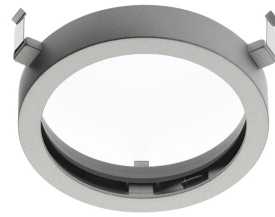

BATTERY TRIM LARGE 4L SQUARE

Number of heads	4
Mounting	Ceiling recessed
Lamps description	4 x CDM-TC G8.5 Max 70W
Voltage (V)	220/240
Environment	Indoor

OPTICAL

Light controller description	Protection glass
Reflector finish	Aluminum
Aiming	Adjustable
Light distribution symmetry	Symmetric
Beam angle	14° Spot

Battery Trim Large 4L Square designed by F.A. Porsche

Metal halide lamp recessed downlight.
Remote control gear not included

- 04.6139.20 Matt white
- 04.6139.08 Mercury
- 04.6139.14 Matt black

CERTIFICATIONS

Battery Trim Large 4L Square . Accessories

- 08.8027.20.RO
- 08.8027.08.RO
- 08.8027.14.RO

Red filter

Red filter

- 08.8027.20.UV
- 08.8027.08.UV
- 08.8027.14.UV

U.V. filter

U.V. filter

- 08.8027.20.IR
- 08.8027.08.IR
- 08.8027.14.IR

- 08.8027.20.DL
- 08.8027.08.DL
- 08.8027.14.DL

Daylight filter

Daylight filter

Battery Trim Large 4L Square designed by F.A. Porsche

Metal halide lamp recessed downlight.
Remote control gear not included