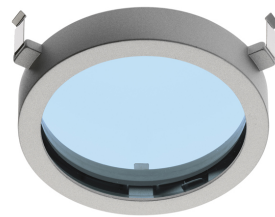

BATTERY TRIM LARGE 4L SQUARE

Number of heads	4
Mounting	Ceiling recessed
Lamps description	4 x CDM-TC G8.5 Max 70W
Voltage (V)	220/240
Environment	Indoor

OPTICAL

Light controller description	Protection glass
Reflector finish	Aluminum
Aiming	Adjustable
Light distribution symmetry	Symmetric
Beam angle	14° Spot

I.R. filter

I.R. filter

- 08.8027.08.HL
- 08.8027.20.HL
- 08.8027.14.HL

Hot Light

Hot Light

- 08.8027.20.CL
- 08.8027.08.CL
- 08.8027.14.CL

Cold light filter

Cold light filter

- 08.8027.20.DL
- 08.8027.08.DL
- 08.8027.14.DL

Daylight filter

Daylight filter

Battery Trim Large 4L Square designed by F.A. Porsche

Metal halide lamp recessed downlight.
Remote control gear not included