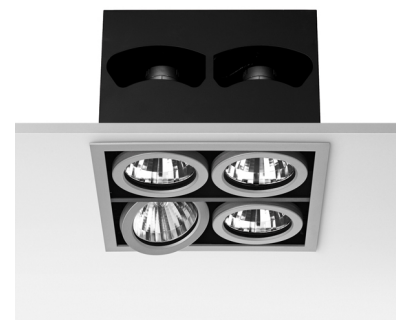

BATTERY TRIM LARGE 4L SQUARE

Number of heads	4
Mounting	Ceiling recessed
Lamps description	4 x CDM-TC G8.5 Max 70W
Voltage (V)	220/240
Environment	Indoor

OPTICAL

Light controller description	Protection glass
Reflector finish	Aluminum
Aiming	Adjustable
Light distribution symmetry	Symmetric
Beam angle	14° Spot

ELECTRICAL

Control gear availability	Separate item
Control gear type	Conventional, Electronic
Control gear mounting	Remote
Emergency	Without
Insulation class	Class I

PHYSICAL

Recessed depth (mm)	222
Construction material	Aluminium
Weight (kg)	5,18

Battery Trim Large 4L Square
designed by F.A. Porsche

Metal halide lamp recessed downlight.
Remote control gear not included

● 04.6139.20	Matt white
● 04.6139.08	Mercury
● 04.6139.14	Matt black

CERTIFICATIONS