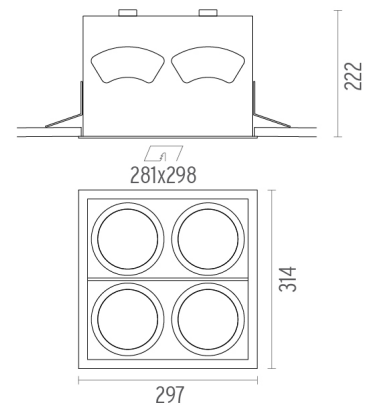

Battery Trim Large 4L Square . Accessories

- 08.8027.20.ND
- 08.8027.08.ND
- 08.8027.14.ND

Neodimium

Neodimium

Metal halide lamp recessed downlight.
Remote control gear not included

- 04.6139.20   Matt white
- 04.6139.08   Mercury
- 04.6139.14   Matt black

Battery Trim Large 4L Square . Lamps

60.6483

CDM-TC

Lamp Watt:
35 W

Lamp category:
Metal halide

Socket:
G8.5

Color temperature (K):
3000 °K

Catalog reference:
60.6483

Lamp type:
CDM-TC

60.6484

CDM-TC

Lamp Watt:
70 W

Lamp category:
Metal halide

Socket:
G8.5

Color temperature (K):
3000 °K

Catalog reference:
60.6484

Lamp type:
CDM-TC

60.6127

CDM-TC

Lamp Watt:
20 W

Lamp category:
Metal halide

Socket:
G8.5

Color temperature (K):
3000 °K

Catalog reference:
60.6127

Lamp type:
CDM-TC

CERTIFICATIONS