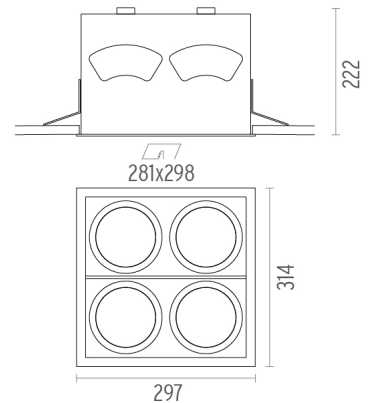

Battery Trim Large 4L Square designed by F.A. Porsche

Metal halide lamp recessed downlight.
Remote control gear not included

- 04.6139.20 Matt white
- 04.6139.08 Mercury
- 04.6139.14 Matt black

CERTIFICATIONS