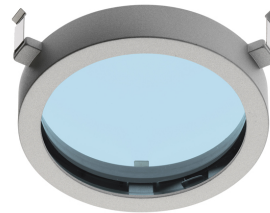

BATTERY TRIM LARGE 4L SQUARE

Number of heads	4
Mounting	Ceiling recessed
Lamps description	4 x CDM-TC G8.5 Max 70W
Voltage (V)	220/240
Environment	Indoor

OPTICAL

Light controller description	Protection glass
Reflector finish	Aluminum
Aiming	Adjustable
Light distribution symmetry	Symmetric
Beam angle	14° Spot

Battery Trim Large 4L Square . Accessories

Optical

- 08.8025.20
- 08.8025.08
- 08.8025.14

Elliptical light distribution lens

Elliptical light distribution lens in 4mm thick tempered glass.

- 08.8029.20
- 08.8029.08
- 08.8029.14

Honeycomb

Anti-glare grid made of aluminium cells.

- 08.8030.20
- 08.8030.08
- 08.8030.14

Screening cylinder

Screening cylinder with rotating pin in a black thermoplastic material

- 08.8027.20.AO
- 08.8027.08.AO
- 08.8027.14.AO

Blue filter

Blue filter

- 08.8027.20.AC
- 08.8027.08.AC
- 08.8027.14.AC

Sky blue filter

Sky blue filter

- 08.8027.20.AM
- 08.8027.08.AM
- 08.8027.14.AM

Amber filter

Amber filter