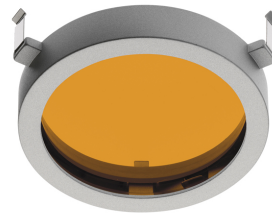

BATTERY TRIM LARGE 4L SQUARE

Number of heads	4
Mounting	Ceiling recessed
Lamps description	4 x CDM-TC G8.5 Max 70W
Voltage (V)	220/240
Environment	Indoor

OPTICAL

Light controller description	Protection glass
Reflector finish	Aluminum
Aiming	Adjustable
Light distribution symmetry	Symmetric
Beam angle	14° Spot

Honeycomb

Anti-glare grid made of aluminium cells.

- 08.8030.20
- 08.8030.08
- 08.8030.14

Screening cylinder

Screening cylinder with rotating pin in a black thermoplastic material

- 08.8027.20.AO
- 08.8027.08.AO
- 08.8027.14.AO

Blue filter

Blue filter

- 08.8027.20.AC
- 08.8027.08.AC
- 08.8027.14.AC

Sky blue filter

Sky blue filter

- 08.8027.20.AM
- 08.8027.08.AM
- 08.8027.14.AM

Amber filter

Amber filter

Battery Trim Large 4L Square designed by F.A. Porsche

Metal halide lamp recessed downlight.
Remote control gear not included

- 04.6139.20 Matt white
- 04.6139.08 Mercury
- 04.6139.14 Matt black

CERTIFICATIONS