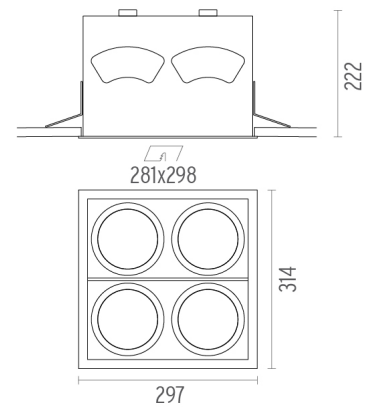

- 08.8027.20.DL
- 08.8027.08.DL
- 08.8027.14.DL

Daylight filter

Daylight filter

Battery Trim Large 4L Square designed by F.A. Porsche

Metal halide lamp recessed downlight.
Remote control gear not included

- 04.6139.20 Matt white
- 04.6139.08 Mercury
- 04.6139.14 Matt black

CERTIFICATIONS

Battery Trim Large 4L Square . Accessories

- 08.8027.20.ND
- 08.8027.08.ND
- 08.8027.14.ND

Neodimium

Neodimium

Battery Trim Large 4L Square
designed by F.A. Porsche