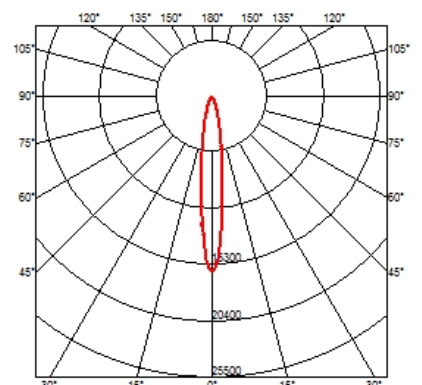

CERTIFICATIONS