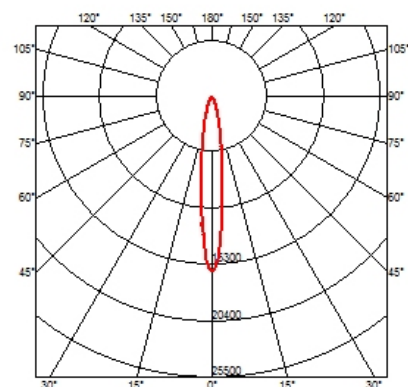

CERTIFICATIONS