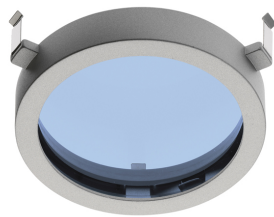

BATTERY TRIM LARGE 4L SQUARE

Number of heads	4
Mounting	Ceiling recessed
Lamps description	4 x CDM-TC G8.5 Max 70W
Voltage (V)	220/240
Environment	Indoor

OPTICAL

Light controller description	Protection glass
Reflector finish	Aluminum
Aiming	Adjustable
Light distribution symmetry	Symmetric
Beam angle	14° Spot

I.R. filter

I.R. filter

- 08.8027.08.HL
- 08.8027.20.HL
- 08.8027.14.HL

Hot Light

Hot Light

- 08.8027.20.CL
- 08.8027.08.CL
- 08.8027.14.CL

Cold light filter

Cold light filter

- 08.8027.20.DL
- 08.8027.08.DL
- 08.8027.14.DL

Daylight filter

Daylight filter

Battery Trim Large 4L Square designed by F.A. Porsche

Metal halide lamp recessed downlight.
Remote control gear not included