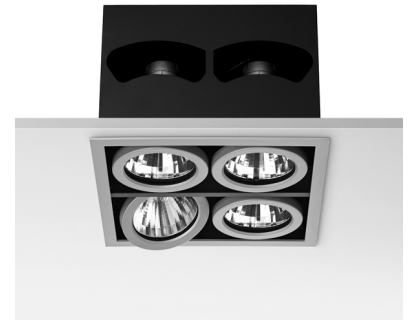

Battery Trim Large 4L Square
designed by F.A. Porsche

Metal halide lamp recessed downlight.
Remote control gear not included

- 04.6139.20   Matt white
- 04.6139.08   Mercury
- 04.6139.14   Matt black

Battery Trim Large 4L Square . Lamps

60.6483

CDM-TC

Lamp Watt:
35 W

Lamp category:
Metal halide

Socket:
G8.5

Color temperature (K):
3000 °K

Catalog reference:
60.6483

Lamp type:
CDM-TC

60.6484

CDM-TC

Lamp Watt:
70 W

Lamp category:
Metal halide

Socket:
G8.5

Color temperature (K):
3000 °K

Catalog reference:
60.6484

Lamp type:
CDM-TC

60.6127

CDM-TC

Lamp Watt:
20 W

Lamp category:
Metal halide

Socket:
G8.5

Color temperature (K):
3000 °K

Catalog reference:
60.6127

Lamp type:
CDM-TC