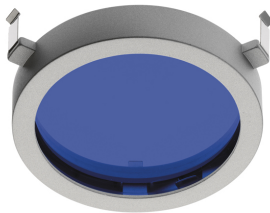

BATTERY TRIM LARGE 4L SQUARE

Number of heads	4
Mounting	Ceiling recessed
Lamps description	4 x CDM-TC G8.5 Max 70W
Voltage (V)	220/240
Environment	Indoor

OPTICAL

Light controller description	Protection glass
Reflector finish	Aluminum
Aiming	Adjustable
Light distribution symmetry	Symmetric
Beam angle	14° Spot

Battery Trim Large 4L Square . Accessories

Optical

- 08.8025.20
- 08.8025.08
- 08.8025.14

Elliptical light distribution lens

Elliptical light distribution lens in 4mm thick tempered glass.

- 08.8029.20
- 08.8029.08
- 08.8029.14

Honeycomb

Anti-glare grid made of aluminium cells.

- 08.8030.20
- 08.8030.08
- 08.8030.14

Screening cylinder

Screening cylinder with rotating pin in a black thermoplastic material

- 08.8027.20.AO
- 08.8027.08.AO
- 08.8027.14.AO

Blue filter

Blue filter

- 08.8027.20.AC
- 08.8027.08.AC
- 08.8027.14.AC

Sky blue filter

Sky blue filter

- 08.8027.20.AM
- 08.8027.08.AM
- 08.8027.14.AM

Amber filter

Amber filter