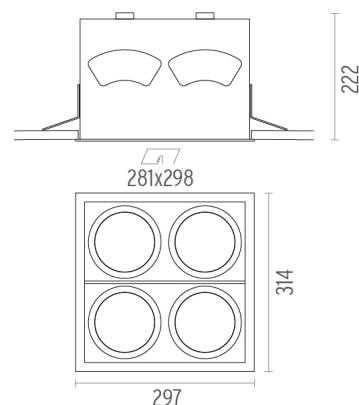

BATTERY TRIM LARGE 4L SQUARE

Number of heads	4
Mounting	Ceiling recessed
Lamps description	4 x CDM-TC G8.5 Max 70W
Voltage (V)	220/240
Environment	Indoor

OPTICAL

Light controller description	Protection glass
Reflector finish	Aluminum
Aiming	Adjustable
Light distribution symmetry	Symmetric
Beam angle	14° Spot

ELECTRICAL

Control gear availability	Separate item
Control gear type	Conventional, Electronic
Control gear mounting	Remote
Emergency	Without
Insulation class	Class I

PHYSICAL

Recessed depth (mm)	222
Construction material	Aluminium
Weight (kg)	5,18

Battery Trim Large 4L Square
designed by F.A. Porsche

Metal halide lamp recessed downlight.
Remote control gear not included

● 04.6139.20	Matt white
● 04.6139.08	Mercury
● 04.6139.14	Matt black

CERTIFICATIONS

Battery Trim Large 4L Square . Accessories

Optical

- 08.8025.20
- 08.8025.08
- 08.8025.14

Elliptical light distribution lens

Elliptical light distribution lens in 4mm thick tempered glass.

- 08.8029.20
- 08.8029.08
- 08.8029.14