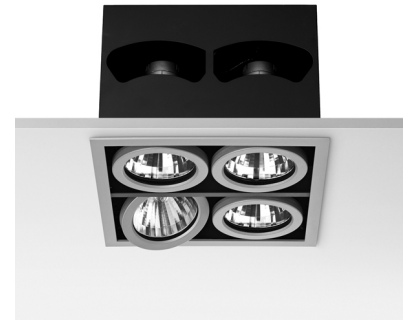

Battery Trim Large 4L Square designed by F.A. Porsche

Metal halide lamp recessed downlight.
Remote control gear not included

- 04.6139.20 Matt white
- 04.6139.08 Mercury
- 04.6139.14 Matt black