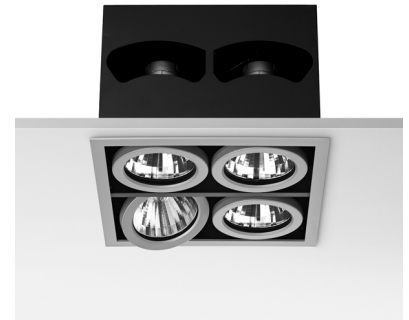

BATTERY TRIM LARGE 4L SQUARE

Number of heads	4
Mounting	Ceiling recessed
Lamps description	4 x CDM-TC G8.5 Max 70W
Voltage (V)	220/240
Environment	Indoor

OPTICAL

Light controller description	Protection glass
Reflector finish	Aluminum
Aiming	Adjustable
Light distribution symmetry	Symmetric
Beam angle	14° Spot

- 08.8027.20.DL
- 08.8027.08.DL
- 08.8027.14.DL

Daylight filter

Daylight filter

Battery Trim Large 4L Square designed by F.A. Porsche

Metal halide lamp recessed downlight.
Remote control gear not included