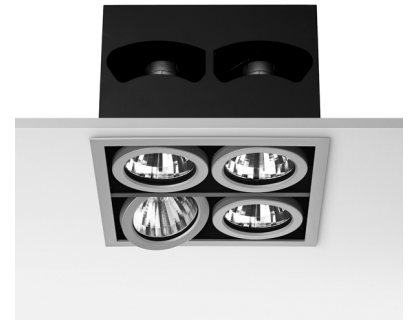

Battery Trim Large 4L Square
designed by F.A. Porsche

Metal halide lamp recessed downlight.
Remote control gear not included

- 04.6138.20   Matt white
- 04.6138.08   Mercury
- 04.6138.14   Matt black

Battery Trim Large 4L Square . Lamps

60.6483

CDM-TC

Lamp Watt:
35 W

Lamp category:
Metal halide

Socket:
G8.5

Color temperature (K):
3000 °K

Catalog reference:
60.6483

Lamp type:
CDM-TC

60.6484

CDM-TC

Lamp Watt:
70 W

Lamp category:
Metal halide

Socket:
G8.5

Color temperature (K):
3000 °K

Catalog reference:
60.6484

Lamp type:
CDM-TC

60.6127

CDM-TC

Lamp Watt:
20 W

Lamp category:
Metal halide

Socket:
G8.5

Color temperature (K):
3000 °K

Catalog reference:
60.6127

Lamp type:
CDM-TC