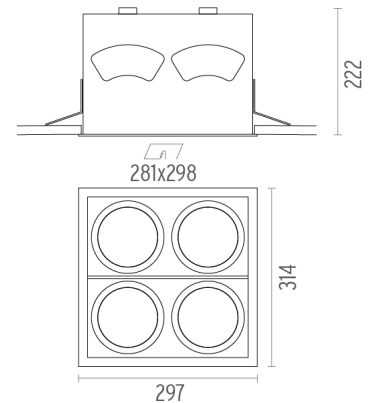

Battery Trim Large 4L Square . Accessories

Optical

- 08.8025.20
- 08.8025.08
- 08.8025.14

Elliptical light distribution lens

Elliptical light distribution lens in 4mm thick tempered glass.

- 08.8029.20
- 08.8029.08
- 08.8029.14

Honeycomb

Anti-glare grid made of aluminium cells.

- 08.8030.20
- 08.8030.08
- 08.8030.14

Screening cylinder

Screening cylinder with rotating pin in a black thermoplastic material

- 08.8027.20.AO
- 08.8027.08.AO
- 08.8027.14.AO

Blue filter

Blue filter

- 08.8027.20.AC
- 08.8027.08.AC
- 08.8027.14.AC

Sky blue filter

Sky blue filter

- 08.8027.20.AM
- 08.8027.08.AM
- 08.8027.14.AM

Amber filter

Amber filter

Metal halide lamp recessed downlight.
Remote control gear not included

- 04.6138.20 Matt white
- 04.6138.08 Mercury
- 04.6138.14 Matt black

CERTIFICATIONS