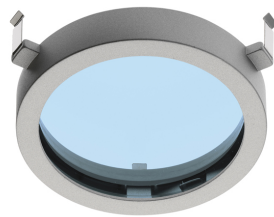

- 08.8027.20.DL
- 08.8027.08.DL
- 08.8027.14.DL

Daylight filter

Daylight filter