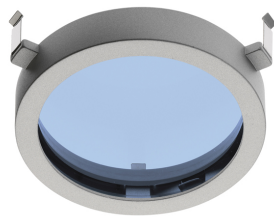

- 08.8027.20.CL
- 08.8027.08.CL
- 08.8027.14.CL

Cold light filter

Cold light filter