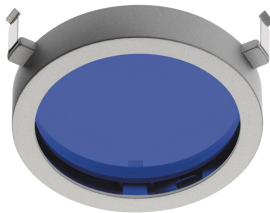

### OPTICAL

<b>Light controller description</b>	Protection glass
<b>Reflector finish</b>	Aluminum
<b>Aiming</b>	Adjustable
<b>Light distribution symmetry</b>	Symmetric
<b>Beam angle</b>	36° Flood

#### Honeycomb

Anti-glare grid made of aluminium cells.

- 08.8030.20
- 08.8030.08
- 08.8030.14

#### Screening cylinder

Screening cylinder with rotating pin in a black thermoplastic material

- 08.8027.20.AO
- 08.8027.08.AO
- 08.8027.14.AO