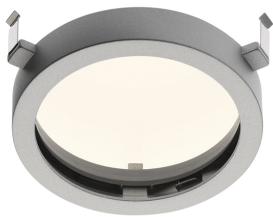

- 08.8027.08.HL
- 08.8027.20.HL
- 08.8027.14.HL

Hot Light

Hot Light