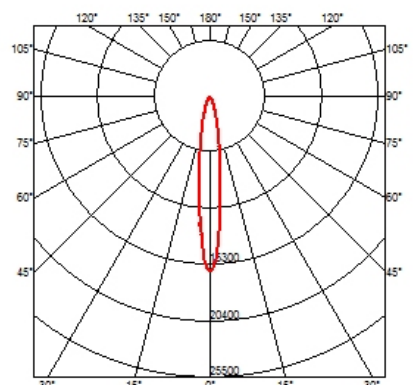

CERTIFICATIONS