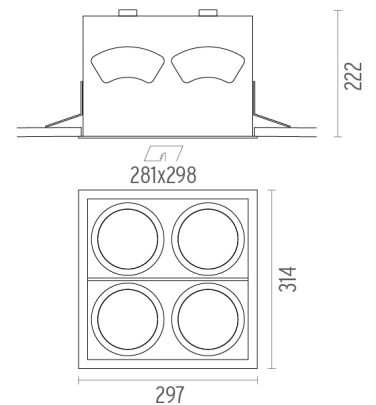

Battery Trim Large 4L Square . Accessories

- 08.8027.20.RO
- 08.8027.08.RO
- 08.8027.14.RO

Red filter

Red filter

- 08.8027.20.UV
- 08.8027.08.UV
- 08.8027.14.UV

U.V. filter

U.V. filter

- 08.8027.20.IR
- 08.8027.08.IR
- 08.8027.14.IR

I.R. filter

I.R. filter

- 08.8027.08.HL
- 08.8027.20.HL
- 08.8027.14.HL

Hot Light

Hot Light

- 08.8027.20.CL
- 08.8027.08.CL
- 08.8027.14.CL

Cold light filter

Cold light filter

- 08.8027.20.DL
- 08.8027.08.DL
- 08.8027.14.DL

Daylight filter

Daylight filter

Battery Trim Large 4L Square designed by F.A. Porsche

Metal halide lamp recessed downlight.
Remote control gear not included

- 04.6138.20 Matt white
- 04.6138.08 Mercury
- 04.6138.14 Matt black

CERTIFICATIONS