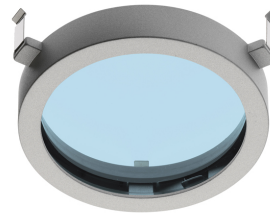

- 08.8027.20.AC
- 08.8027.08.AC
- 08.8027.14.AC

Sky blue filter

Sky blue filter