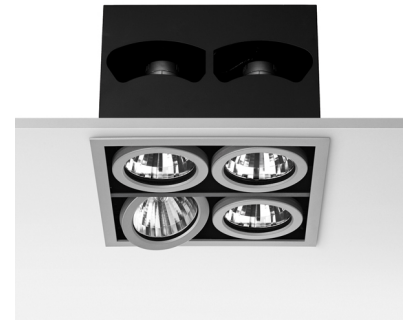

Battery Trim Large 4L Square
designed by F.A. Porsche

Metal halide lamp recessed downlight.
Remote control gear not included

- 04.6138.20 Matt white
- 04.6138.08 Mercury
- 04.6138.14 Matt black