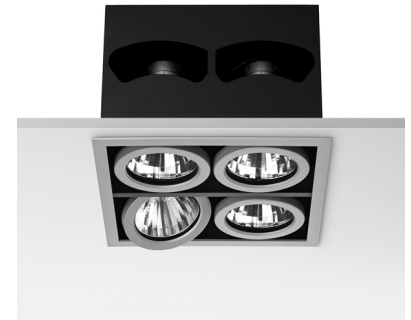

### OPTICAL

<b>Light controller description</b>	Protection glass
<b>Reflector finish</b>	Aluminum
<b>Aiming</b>	Adjustable
<b>Light distribution symmetry</b>	Symmetric
<b>Beam angle</b>	36° Flood

### PHYSICAL

<b>Recessed depth (mm)</b>	222
<b>Construction material</b>	Aluminium
<b>Weight (kg)</b>	5,18

**Battery Trim Large 4L Square**  
designed by F.A. Porsche

Metal halide lamp recessed downlight.  
Remote control gear not included