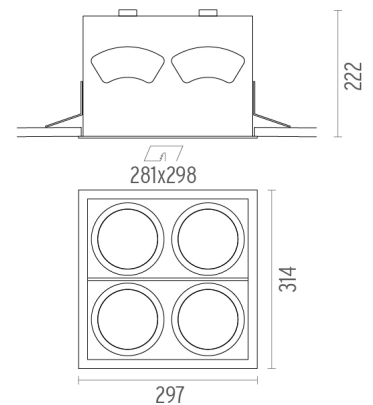

BATTERY TRIM LARGE 4L SQUARE

Number of heads	4
Mounting	Ceiling recessed
Lamps description	4 x CDM-TC G8.5 Max 70W
Voltage (V)	220/240
Environment	Indoor

OPTICAL

Light controller description	Protection glass
Reflector finish	Aluminum
Aiming	Adjustable
Light distribution symmetry	Symmetric
Beam angle	36° Flood

ELECTRICAL

Control gear availability	Separate item
Control gear type	Conventional, Electronic
Control gear mounting	Remote
Emergency	Without
Insulation class	Class I

PHYSICAL

Recessed depth (mm)	222
Construction material	Aluminium
Weight (kg)	5,18

Metal halide lamp recessed downlight.
Remote control gear not included

● 04.6138.20	Matt white
● 04.6138.08	Mercury
● 04.6138.14	Matt black

CERTIFICATIONS