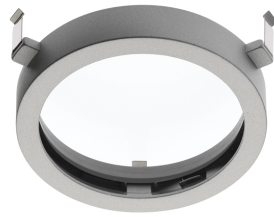

- 08.8027.20.IR
- 08.8027.08.IR
- 08.8027.14.IR

I.R. filter

I.R. filter