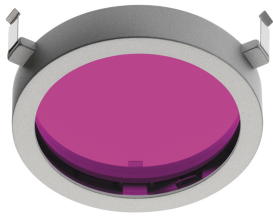

Battery Trim Large 4L Square . Accessories

- 08.8027.20.RO
- 08.8027.08.RO
- 08.8027.14.RO

Red filter

Red filter