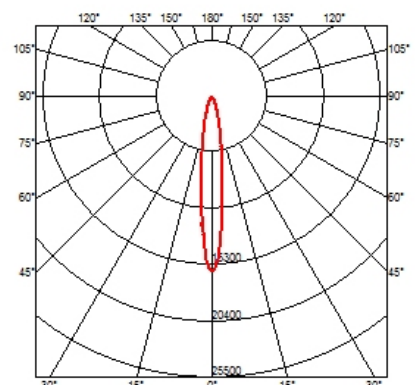

CERTIFICATIONS