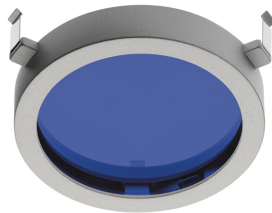

BATTERY TRIM LARGE 3L

Number of heads	3
Mounting	Ceiling recessed
Lamps description	3 x CDM-TC G8.5 Max 70W
Voltage (V)	220/240
Environment	Indoor

OPTICAL

Light controller description	Protection glass
Reflector finish	Aluminum
Aiming	Adjustable
Light distribution symmetry	Symmetric
Beam angle	36° Flood

Optical

- 08.8025.20
- 08.8025.08
- 08.8025.14

Elliptical light distribution lens

Elliptical light distribution lens in 4mm thick tempered glass.

- 08.8029.20
- 08.8029.08
- 08.8029.14

Honeycomb

Anti-glare grid made of aluminium cells.

- 08.8030.20
- 08.8030.08
- 08.8030.14

Screening cylinder

Screening cylinder with rotating pin in a black thermoplastic material

- 08.8027.20.AO
- 08.8027.08.AO
- 08.8027.14.AO

Blue filter

Blue filter

- 08.8027.20.AC
- 08.8027.08.AC
- 08.8027.14.AC

Sky blue filter

Sky blue filter

- 08.8027.20.AM
- 08.8027.08.AM
- 08.8027.14.AM

Amber filter

Amber filter

Battery Trim Large 3L designed by F.A. Porsche

Metal halide lamp recessed downlight.
Remote control gear not included