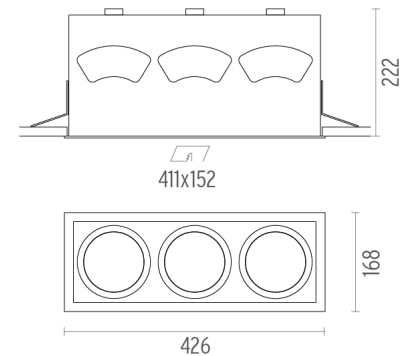

Battery Trim Large 3L . Accessories

- 08.8027.20.ND
- 08.8027.08.ND
- 08.8027.14.ND

Neodimium

Neodimium

Battery Trim Large 3L

designed by F.A. Porsche

Metal halide lamp recessed downlight.
Remote control gear not included

- 04.6134.20   Matt white
- 04.6134.08   Mercury
- 04.6134.14   Matt black

Battery Trim Large 3L . Lamps

60.6483

CDM-TC

Lamp Watt:
35 W

Lamp category:
Metal halide

Socket:
G8.5

Color temperature (K):
3000 °K

Catalog reference:
60.6483

Lamp type:
CDM-TC

60.6484

CDM-TC

Lamp Watt:
70 W

Lamp category:
Metal halide

Socket:
G8.5

Color temperature (K):
3000 °K

Catalog reference:
60.6484

Lamp type:
CDM-TC

60.6127

CDM-TC

Lamp Watt:
20 W

Lamp category:
Metal halide

Socket:
G8.5

Color temperature (K):
3000 °K

Catalog reference:
60.6127

Lamp type:
CDM-TC

CERTIFICATIONS