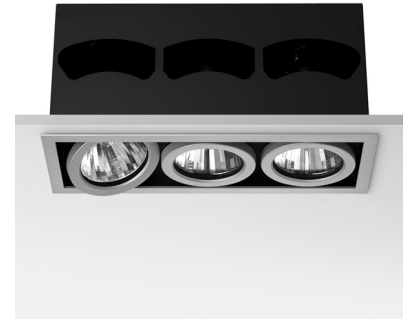

Battery Trim Large 3L

designed by F.A. Porsche

Metal halide lamp recessed downlight.
Remote control gear not included

- 04.6134.20   Matt white
- 04.6134.08   Mercury
- 04.6134.14   Matt black

Battery Trim Large 3L . Lamps

60.6483

CDM-TC

Lamp Watt:
35 W

Lamp category:
Metal halide

Socket:
G8.5

Color temperature (K):
3000 °K

Catalog reference:
60.6483

Lamp type:
CDM-TC

60.6484

CDM-TC

Lamp Watt:
70 W

Lamp category:
Metal halide

Socket:
G8.5

Color temperature (K):
3000 °K

Catalog reference:
60.6484

Lamp type:
CDM-TC

60.6127

CDM-TC

Lamp Watt:
20 W

Lamp category:
Metal halide

Socket:
G8.5

Color temperature (K):
3000 °K

Catalog reference:
60.6127

Lamp type:
CDM-TC