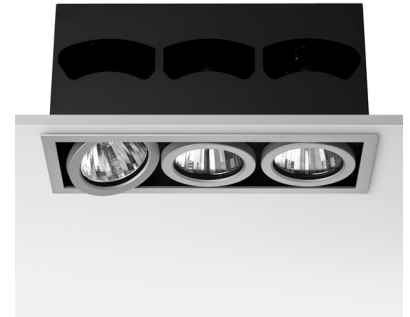

BATTERY TRIM LARGE 3L

Number of heads	3
Mounting	Ceiling recessed
Lamps description	3 x CDM-TC G8.5 Max 70W
Voltage (V)	220/240
Environment	Indoor

OPTICAL

Light controller description	Protection glass
Reflector finish	Aluminum
Aiming	Adjustable
Light distribution symmetry	Symmetric
Beam angle	36° Flood

- 08.8027.20.CL
- 08.8027.08.CL
- 08.8027.14.CL

Cold light filter

Cold light filter

- 08.8027.20.DL
- 08.8027.08.DL
- 08.8027.14.DL

Daylight filter

Daylight filter

Battery Trim Large 3L

designed by F.A. Porsche