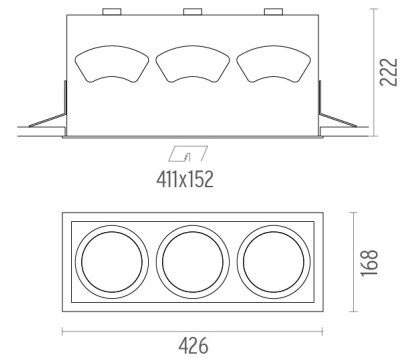

Battery Trim Large 3L . Accessories

Optical

- 08.8025.20
- 08.8025.08
- 08.8025.14

Elliptical light distribution lens

Elliptical light distribution lens in 4mm thick tempered glass.

- 08.8029.20
- 08.8029.08
- 08.8029.14

Honeycomb

Anti-glare grid made of aluminium cells.

- 08.8030.20
- 08.8030.08
- 08.8030.14

Screening cylinder

Screening cylinder with rotating pin in a black thermoplastic material

- 08.8027.20.AO
- 08.8027.08.AO
- 08.8027.14.AO

Blue filter

Blue filter

- 08.8027.20.AC
- 08.8027.08.AC
- 08.8027.14.AC

Sky blue filter

Sky blue filter

- 08.8027.20.AM
- 08.8027.08.AM
- 08.8027.14.AM

Amber filter

Amber filter

Battery Trim Large 3L designed by F.A. Porsche

Metal halide lamp recessed downlight.
Remote control gear not included

- 04.6134.20 Matt white
- 04.6134.08 Mercury
- 04.6134.14 Matt black

CERTIFICATIONS