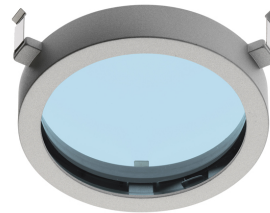

BATTERY TRIM LARGE 3L

Number of heads	3
Mounting	Ceiling recessed
Lamps description	3 x CDM-TC G8.5 Max 70W
Voltage (V)	220/240
Environment	Indoor

OPTICAL

Light controller description	Protection glass
Reflector finish	Aluminum
Aiming	Adjustable
Light distribution symmetry	Symmetric
Beam angle	36° Flood

Optical

- 08.8025.20
- 08.8025.08
- 08.8025.14

Elliptical light distribution lens

Elliptical light distribution lens in 4mm thick tempered glass.

- 08.8029.20
- 08.8029.08
- 08.8029.14

Honeycomb

Anti-glare grid made of aluminium cells.

- 08.8030.20
- 08.8030.08
- 08.8030.14

Screening cylinder

Screening cylinder with rotating pin in a black thermoplastic material

- 08.8027.20.AO
- 08.8027.08.AO
- 08.8027.14.AO

Blue filter

Blue filter

- 08.8027.20.AC
- 08.8027.08.AC
- 08.8027.14.AC

Sky blue filter

Sky blue filter

- 08.8027.20.AM
- 08.8027.08.AM
- 08.8027.14.AM

Amber filter

Amber filter

Battery Trim Large 3L designed by F.A. Porsche

Metal halide lamp recessed downlight.
Remote control gear not included