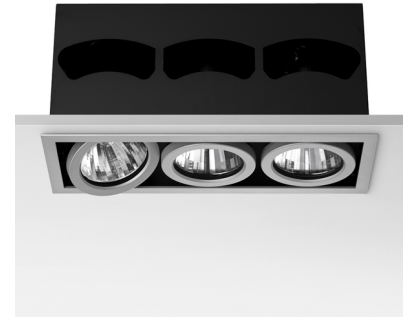

BATTERY TRIM LARGE 3L

Number of heads	3
Mounting	Ceiling recessed
Lamps description	3 x CDM-TC G8.5 Max 70W
Voltage (V)	220/240
Environment	Indoor

OPTICAL

Light controller description	Protection glass
Reflector finish	Aluminum
Aiming	Adjustable
Light distribution symmetry	Symmetric
Beam angle	36° Flood

Sky blue filter

Sky blue filter

- 08.8027.20.AM
- 08.8027.08.AM
- 08.8027.14.AM

Amber filter

Amber filter

Battery Trim Large 3L designed by F.A. Porsche

Metal halide lamp recessed downlight.
Remote control gear not included