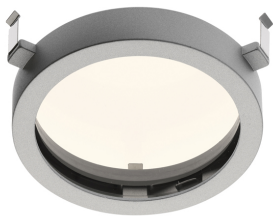

BATTERY TRIM LARGE 3L

Number of heads	3
Mounting	Ceiling recessed
Lamps description	3 x CDM-TC G8.5 Max 70W
Voltage (V)	220/240
Environment	Indoor

OPTICAL

Light controller description	Protection glass
Reflector finish	Aluminum
Aiming	Adjustable
Light distribution symmetry	Symmetric
Beam angle	36° Flood

Sky blue filter

Sky blue filter

- 08.8027.20.AM
- 08.8027.08.AM
- 08.8027.14.AM

Amber filter

Amber filter

Battery Trim Large 3L designed by F.A. Porsche

Metal halide lamp recessed downlight.
Remote control gear not included

U.V. filter

U.V. filter

- 08.8027.20.IR
- 08.8027.08.IR
- 08.8027.14.IR

I.R. filter

I.R. filter

- 08.8027.08.HL
- 08.8027.20.HL
- 08.8027.14.HL

Hot Light

Hot Light

- 08.8027.20.CL
- 08.8027.08.CL
- 08.8027.14.CL

Cold light filter

Cold light filter

- 08.8027.20.DL
- 08.8027.08.DL
- 08.8027.14.DL

Daylight filter

Daylight filter

Battery Trim Large 3L

designed by F.A. Porsche