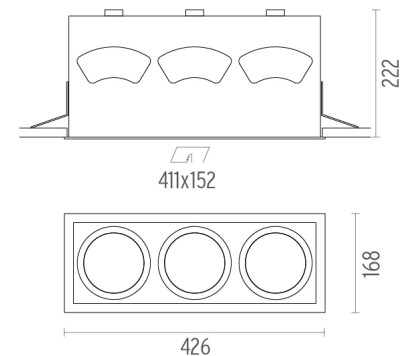

BATTERY TRIM LARGE 3L

Number of heads	3
Mounting	Ceiling recessed
Lamps description	3 x CDM-TC G8.5 Max 70W
Voltage (V)	220/240
Environment	Indoor

OPTICAL

Light controller description	Protection glass
Reflector finish	Aluminum
Aiming	Adjustable
Light distribution symmetry	Symmetric
Beam angle	36° Flood

ELECTRICAL

Control gear availability	Separate item
Control gear type	Conventional, Electronic
Control gear mounting	Remote
Emergency	Without
Insulation class	Class I

PHYSICAL

Recessed depth (mm)	222
Construction material	Aluminium
Weight (kg)	3,98

Metal halide lamp recessed downlight.
Remote control gear not included

● 04.6134.20	Matt white
● 04.6134.08	Mercury
● 04.6134.14	Matt black

CERTIFICATIONS