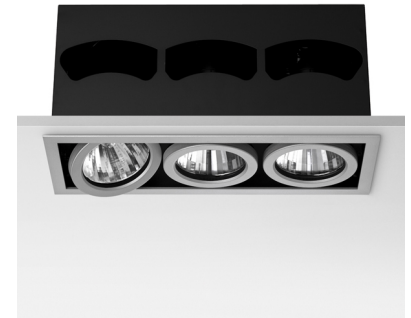

BATTERY TRIM LARGE 3L

Number of heads	3
Mounting	Ceiling recessed
Lamps description	3 x CDM-TC G8.5 Max 70W
Voltage (V)	220/240
Environment	Indoor

OPTICAL

Light controller description	Protection glass
Reflector finish	Aluminum
Aiming	Adjustable
Light distribution symmetry	Symmetric
Beam angle	36° Flood

ELECTRICAL

Control gear availability	Separate item
Control gear type	Conventional, Electronic
Control gear mounting	Remote
Emergency	Without
Insulation class	Class I

PHYSICAL

Recessed depth (mm)	222
Construction material	Aluminium
Weight (kg)	3,98

Battery Trim Large 3L
designed by F.A. Porsche

Metal halide lamp recessed downlight.
Remote control gear not included

● 04.6134.20	Matt white
● 04.6134.08	Mercury
● 04.6134.14	Matt black

CERTIFICATIONS

Battery Trim Large 3L . Accessories

Optical

- 08.8025.20
- 08.8025.08
- 08.8025.14

Elliptical light distribution lens

Elliptical light distribution lens in 4mm thick tempered glass.

- 08.8029.20
- 08.8029.08
- 08.8029.14

Honeycomb

Anti-glare grid made of aluminium cells.