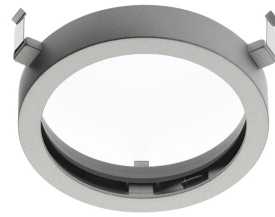

- 08.8027.20.IR
- 08.8027.08.IR
- 08.8027.14.IR

I.R. filter

I.R. filter