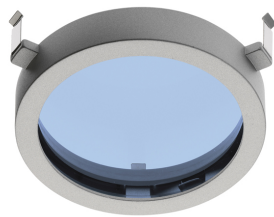

BATTERY TRIM LARGE 3L

Number of heads	3
Mounting	Ceiling recessed
Lamps description	3 x CDM-TC G8.5 Max 70W
Voltage (V)	220/240
Environment	Indoor

OPTICAL

Light controller description	Protection glass
Reflector finish	Aluminum
Aiming	Adjustable
Light distribution symmetry	Symmetric
Beam angle	36° Flood

Sky blue filter

Sky blue filter

- 08.8027.20.AM
- 08.8027.08.AM
- 08.8027.14.AM

Amber filter

Amber filter

Battery Trim Large 3L designed by F.A. Porsche

Metal halide lamp recessed downlight.
Remote control gear not included

U.V. filter

U.V. filter

- 08.8027.20.IR
- 08.8027.08.IR
- 08.8027.14.IR

I.R. filter

I.R. filter

- 08.8027.08.HL
- 08.8027.20.HL
- 08.8027.14.HL

Hot Light

Hot Light

- 08.8027.20.CL
- 08.8027.08.CL
- 08.8027.14.CL

Cold light filter

Cold light filter

- 08.8027.20.DL
- 08.8027.08.DL
- 08.8027.14.DL

Daylight filter

Daylight filter

Battery Trim Large 3L

designed by F.A. Porsche