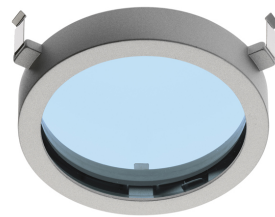

BATTERY TRIM LARGE 3L

Number of heads	3
Mounting	Ceiling recessed
Lamps description	3 x CDM-TC G8.5 Max 70W
Voltage (V)	220/240
Environment	Indoor

OPTICAL

Light controller description	Protection glass
Reflector finish	Aluminum
Aiming	Adjustable
Light distribution symmetry	Symmetric
Beam angle	36° Flood

U.V. filter

U.V. filter

- 08.8027.20.IR
- 08.8027.08.IR
- 08.8027.14.IR

I.R. filter

I.R. filter

- 08.8027.08.HL
- 08.8027.20.HL
- 08.8027.14.HL

Hot Light

Hot Light

- 08.8027.20.CL
- 08.8027.08.CL
- 08.8027.14.CL

Cold light filter

Cold light filter

- 08.8027.20.DL
- 08.8027.08.DL
- 08.8027.14.DL

Daylight filter

Daylight filter

Battery Trim Large 3L

designed by F.A. Porsche