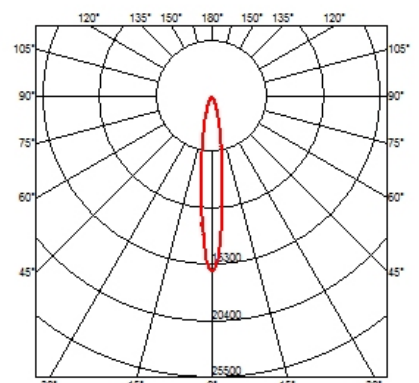

CERTIFICATIONS