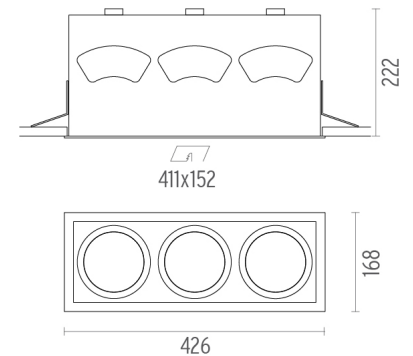

Battery Trim Large 3L . Accessories

- 08.8027.20.RO
- 08.8027.08.RO
- 08.8027.14.RO

Red filter

Red filter

- 08.8027.20.UV
- 08.8027.08.UV
- 08.8027.14.UV

U.V. filter

U.V. filter

- 08.8027.20.IR
- 08.8027.08.IR
- 08.8027.14.IR

I.R. filter

I.R. filter

- 08.8027.08.HL
- 08.8027.20.HL
- 08.8027.14.HL

Hot Light

Hot Light

- 08.8027.20.CL
- 08.8027.08.CL
- 08.8027.14.CL

Cold light filter

Cold light filter

- 08.8027.20.DL
- 08.8027.08.DL
- 08.8027.14.DL

Daylight filter

Daylight filter

Battery Trim Large 3L

designed by F.A. Porsche

Metal halide lamp recessed downlight.
Remote control gear not included

- 04.6134.20 Matt white
- 04.6134.08 Mercury
- 04.6134.14 Matt black

CERTIFICATIONS