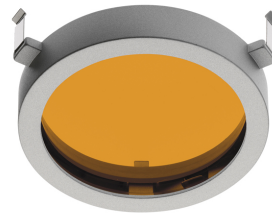

BATTERY TRIM LARGE 3L

Number of heads	3
Mounting	Ceiling recessed
Lamps description	3 x CDM-TC G8.5 Max 70W
Voltage (V)	220/240
Environment	Indoor

OPTICAL

Light controller description	Protection glass
Reflector finish	Aluminum
Aiming	Adjustable
Light distribution symmetry	Symmetric
Beam angle	36° Flood

Optical

- 08.8025.20
- 08.8025.08
- 08.8025.14

Elliptical light distribution lens

Elliptical light distribution lens in 4mm thick tempered glass.

- 08.8029.20
- 08.8029.08
- 08.8029.14

Honeycomb

Anti-glare grid made of aluminium cells.

- 08.8030.20
- 08.8030.08
- 08.8030.14

Screening cylinder

Screening cylinder with rotating pin in a black thermoplastic material

- 08.8027.20.AO
- 08.8027.08.AO
- 08.8027.14.AO

Blue filter

Blue filter

- 08.8027.20.AC
- 08.8027.08.AC
- 08.8027.14.AC

Sky blue filter

Sky blue filter

- 08.8027.20.AM
- 08.8027.08.AM
- 08.8027.14.AM

Amber filter

Amber filter

Battery Trim Large 3L designed by F.A. Porsche

Metal halide lamp recessed downlight.
Remote control gear not included