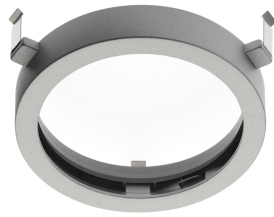

BATTERY TRIM LARGE 3L

Number of heads	3
Mounting	Ceiling recessed
Lamps description	3 x CDM-TC G8.5 Max 70W
Voltage (V)	220/240
Environment	Indoor

OPTICAL

Light controller description	Protection glass
Reflector finish	Aluminum
Aiming	Adjustable
Light distribution symmetry	Symmetric
Beam angle	36° Flood

Sky blue filter

Sky blue filter

- 08.8027.20.AM
- 08.8027.08.AM
- 08.8027.14.AM

Amber filter

Amber filter

Battery Trim Large 3L designed by F.A. Porsche

Metal halide lamp recessed downlight.
Remote control gear not included

- 04.6134.20 Matt white
- 04.6134.08 Mercury
- 04.6134.14 Matt black

CERTIFICATIONS

Battery Trim Large 3L . Accessories

- 08.8027.20.RO
- 08.8027.08.RO
- 08.8027.14.RO

Red filter

Red filter

- 08.8027.20.UV
- 08.8027.08.UV
- 08.8027.14.UV