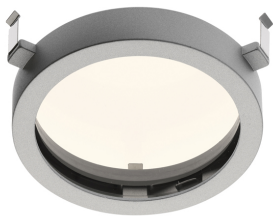

BATTERY TRIM LARGE 2L

Number of heads	2
Mounting	Ceiling recessed
Lamps description	2 x CDM-TC G8.5 Max 70W
Voltage (V)	220/240
Environment	Indoor

OPTICAL

Light controller description	Protection glass
Reflector finish	Aluminum
Aiming	Adjustable
Light distribution symmetry	Symmetric
Beam angle	14° Spot

U.V. filter

U.V. filter

- 08.8027.20.IR
- 08.8027.08.IR
- 08.8027.14.IR

I.R. filter

I.R. filter

- 08.8027.08.HL
- 08.8027.20.HL
- 08.8027.14.HL

Hot Light

Hot Light

- 08.8027.20.CL
- 08.8027.08.CL
- 08.8027.14.CL

Cold light filter

Cold light filter

- 08.8027.20.DL
- 08.8027.08.DL
- 08.8027.14.DL

Daylight filter

Daylight filter

Battery Trim Large 2L

designed by F.A. Porsche