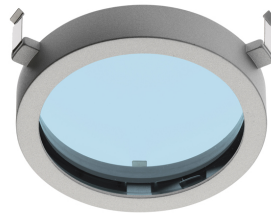

BATTERY TRIM LARGE 2L

Number of heads	2
Mounting	Ceiling recessed
Lamps description	2 x CDM-TC G8.5 Max 70W
Voltage (V)	220/240
Environment	Indoor

OPTICAL

Light controller description	Protection glass
Reflector finish	Aluminum
Aiming	Adjustable
Light distribution symmetry	Symmetric
Beam angle	14° Spot

Optical

- 08.8025.20
- 08.8025.08
- 08.8025.14

Elliptical light distribution lens

Elliptical light distribution lens in 4mm thick tempered glass.

- 08.8029.20
- 08.8029.08
- 08.8029.14

Honeycomb

Anti-glare grid made of aluminium cells.

- 08.8030.20
- 08.8030.08
- 08.8030.14

Screening cylinder

Screening cylinder with rotating pin in a black thermoplastic material

- 08.8027.20.AO
- 08.8027.08.AO
- 08.8027.14.AO

Blue filter

Blue filter

- 08.8027.20.AC
- 08.8027.08.AC
- 08.8027.14.AC

Sky blue filter

Sky blue filter

- 08.8027.20.AM
- 08.8027.08.AM
- 08.8027.14.AM

Amber filter

Amber filter

Battery Trim Large 2L designed by F.A. Porsche

Metal halide lamp recessed downlight.
Remote control gear not included