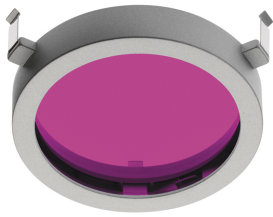

Battery Trim Large 2L . Accessories

- 08.8027.20.RO
- 08.8027.08.RO
- 08.8027.14.RO

Red filter

Red filter