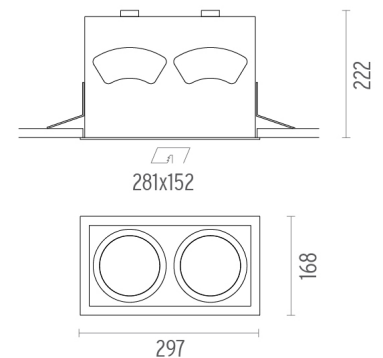

BATTERY TRIM LARGE 2L

Number of heads	2
Mounting	Ceiling recessed
Lamps description	2 x CDM-TC G8.5 Max 70W
Voltage (V)	220/240
Environment	Indoor

OPTICAL

Light controller description	Protection glass
Reflector finish	Aluminum
Aiming	Adjustable
Light distribution symmetry	Symmetric
Beam angle	14° Spot

ELECTRICAL

Control gear availability	Separate item
Control gear type	Conventional, Electronic
Control gear mounting	Remote
Emergency	Without
Insulation class	Class I

PHYSICAL

Recessed depth (mm)	222
Construction material	Aluminium
Weight (kg)	2,91

Metal halide lamp recessed downlight.
Remote control gear not included

● 04.6127.20	Matt white
● 04.6127.08	Mercury
● 04.6127.14	Matt black

CERTIFICATIONS