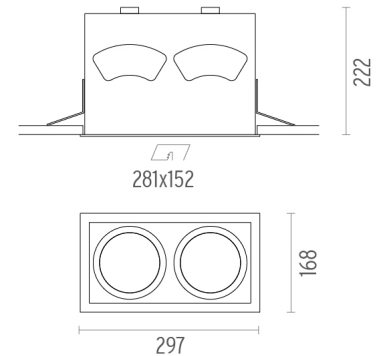

Battery Trim Large 2L . Accessories

Optical

- 08.8025.20
- 08.8025.08
- 08.8025.14

Elliptical light distribution lens

Elliptical light distribution lens in 4mm thick tempered glass.

- 08.8029.20
- 08.8029.08
- 08.8029.14

Honeycomb

Anti-glare grid made of aluminium cells.

- 08.8030.20
- 08.8030.08
- 08.8030.14

Screening cylinder

Screening cylinder with rotating pin in a black thermoplastic material

- 08.8027.20.AO
- 08.8027.08.AO
- 08.8027.14.AO

Blue filter

Blue filter

- 08.8027.20.AC
- 08.8027.08.AC
- 08.8027.14.AC

Sky blue filter

Sky blue filter

- 08.8027.20.AM
- 08.8027.08.AM
- 08.8027.14.AM

Amber filter

Amber filter

Battery Trim Large 2L designed by F.A. Porsche

Metal halide lamp recessed downlight.
Remote control gear not included

- 04.6127.20 Matt white
- 04.6127.08 Mercury
- 04.6127.14 Matt black

CERTIFICATIONS