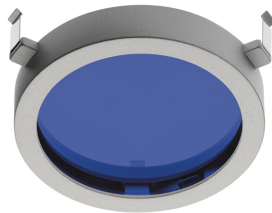

BATTERY TRIM LARGE 2L

Number of heads	2
Mounting	Ceiling recessed
Lamps description	2 x CDM-TC G8.5 Max 70W
Voltage (V)	220/240
Environment	Indoor

OPTICAL

Light controller description	Protection glass
Reflector finish	Aluminum
Aiming	Adjustable
Light distribution symmetry	Symmetric
Beam angle	14° Spot

Optical

- 08.8025.20
- 08.8025.08
- 08.8025.14

Elliptical light distribution lens

Elliptical light distribution lens in 4mm thick tempered glass.

- 08.8029.20
- 08.8029.08
- 08.8029.14

Honeycomb

Anti-glare grid made of aluminium cells.

- 08.8030.20
- 08.8030.08
- 08.8030.14

Screening cylinder

Screening cylinder with rotating pin in a black thermoplastic material

- 08.8027.20.AO
- 08.8027.08.AO
- 08.8027.14.AO

Blue filter

Blue filter

- 08.8027.20.AC
- 08.8027.08.AC
- 08.8027.14.AC

Sky blue filter

Sky blue filter

- 08.8027.20.AM
- 08.8027.08.AM
- 08.8027.14.AM

Amber filter

Amber filter

Battery Trim Large 2L designed by F.A. Porsche

Metal halide lamp recessed downlight.
Remote control gear not included