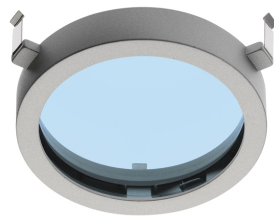

BATTERY TRIM LARGE 2L

Number of heads	2
Mounting	Ceiling recessed
Lamps description	2 x CDM-TC G8.5 Max 70W
Voltage (V)	220/240
Environment	Indoor

OPTICAL

Light controller description	Protection glass
Reflector finish	Aluminum
Aiming	Adjustable
Light distribution symmetry	Symmetric
Beam angle	14° Spot

U.V. filter

U.V. filter

- 08.8027.20.IR
- 08.8027.08.IR
- 08.8027.14.IR

I.R. filter

I.R. filter

- 08.8027.08.HL
- 08.8027.20.HL
- 08.8027.14.HL

Hot Light

Hot Light

- 08.8027.20.CL
- 08.8027.08.CL
- 08.8027.14.CL

Cold light filter

Cold light filter

- 08.8027.20.DL
- 08.8027.08.DL
- 08.8027.14.DL

Daylight filter

Daylight filter

Battery Trim Large 2L

designed by F.A. Porsche