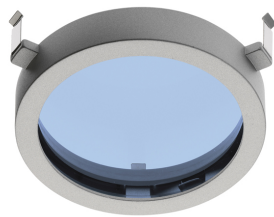

BATTERY TRIM LARGE 2L

Number of heads	2
Mounting	Ceiling recessed
Lamps description	2 x CDM-TC G8.5 Max 70W
Voltage (V)	220/240
Environment	Indoor

OPTICAL

Light controller description	Protection glass
Reflector finish	Aluminum
Aiming	Adjustable
Light distribution symmetry	Symmetric
Beam angle	14° Spot

U.V. filter

U.V. filter

- 08.8027.20.IR
- 08.8027.08.IR
- 08.8027.14.IR

I.R. filter

I.R. filter

- 08.8027.08.HL
- 08.8027.20.HL
- 08.8027.14.HL

Hot Light

Hot Light

- 08.8027.20.CL
- 08.8027.08.CL
- 08.8027.14.CL

Cold light filter

Cold light filter

- 08.8027.20.DL
- 08.8027.08.DL
- 08.8027.14.DL

Daylight filter

Daylight filter

Battery Trim Large 2L

designed by F.A. Porsche