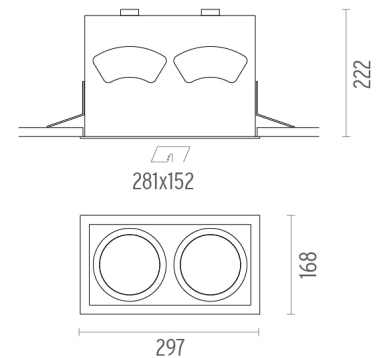

Battery Trim Large 2L . Accessories

- 08.8027.20.RO
- 08.8027.08.RO
- 08.8027.14.RO

Red filter

Red filter

- 08.8027.20.UV
- 08.8027.08.UV
- 08.8027.14.UV

U.V. filter

U.V. filter

- 08.8027.20.IR
- 08.8027.08.IR
- 08.8027.14.IR

I.R. filter

I.R. filter

- 08.8027.08.HL
- 08.8027.20.HL
- 08.8027.14.HL

Hot Light

Hot Light

- 08.8027.20.CL
- 08.8027.08.CL
- 08.8027.14.CL

Cold light filter

Cold light filter

- 08.8027.20.DL
- 08.8027.08.DL
- 08.8027.14.DL

Daylight filter

Daylight filter

Battery Trim Large 2L

designed by F.A. Porsche

Metal halide lamp recessed downlight.
Remote control gear not included

- 04.6127.20 Matt white
- 04.6127.08 Mercury
- 04.6127.14 Matt black

CERTIFICATIONS