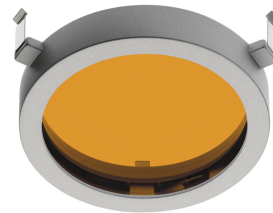

BATTERY TRIM LARGE 2L

Number of heads	2
Mounting	Ceiling recessed
Lamps description	2 x CDM-TC G8.5 Max 70W
Voltage (V)	220/240
Environment	Indoor

OPTICAL

Light controller description	Protection glass
Reflector finish	Aluminum
Aiming	Adjustable
Light distribution symmetry	Symmetric
Beam angle	14° Spot

Optical

- 08.8025.20
- 08.8025.08
- 08.8025.14

Elliptical light distribution lens

Elliptical light distribution lens in 4mm thick tempered glass.

- 08.8029.20
- 08.8029.08
- 08.8029.14

Honeycomb

Anti-glare grid made of aluminium cells.

- 08.8030.20
- 08.8030.08
- 08.8030.14

Screening cylinder

Screening cylinder with rotating pin in a black thermoplastic material

- 08.8027.20.AO
- 08.8027.08.AO
- 08.8027.14.AO

Blue filter

Blue filter

- 08.8027.20.AC
- 08.8027.08.AC
- 08.8027.14.AC

Sky blue filter

Sky blue filter

- 08.8027.20.AM
- 08.8027.08.AM
- 08.8027.14.AM

Amber filter

Amber filter

Battery Trim Large 2L designed by F.A. Porsche

Metal halide lamp recessed downlight.
Remote control gear not included