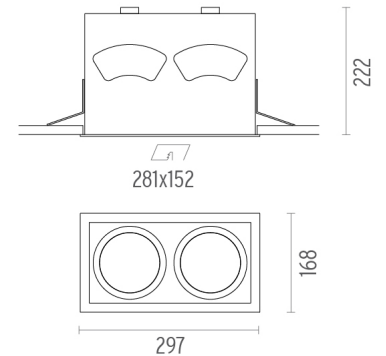

Battery Trim Large 2L . Accessories

- 08.8027.20.ND
- 08.8027.08.ND
- 08.8027.14.ND

Neodimium

Neodimium

Battery Trim Large 2L designed by F.A. Porsche

Metal halide lamp recessed downlight.
Remote control gear not included

- 04.6127.20   Matt white
- 04.6127.08   Mercury
- 04.6127.14   Matt black

Battery Trim Large 2L . Lamps

60.6483

CDM-TC

Lamp Watt:
35 W

Lamp category:
Metal halide

Socket:
G8.5

Color temperature (K):
3000 °K

Catalog reference:
60.6483

Lamp type:
CDM-TC

60.6484

CDM-TC

Lamp Watt:
70 W

Lamp category:
Metal halide

Socket:
G8.5

Color temperature (K):
3000 °K

Catalog reference:
60.6484

Lamp type:
CDM-TC

60.6127

CDM-TC

Lamp Watt:
20 W

Lamp category:
Metal halide

Socket:
G8.5

Color temperature (K):
3000 °K

Catalog reference:
60.6127

Lamp type:
CDM-TC

CERTIFICATIONS