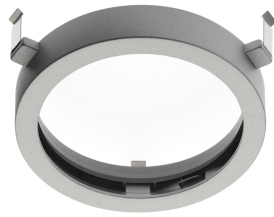

BATTERY TRIM LARGE 2L

Number of heads	2
Mounting	Ceiling recessed
Lamps description	2 x CDM-TC G8.5 Max 70W
Voltage (V)	220/240
Environment	Indoor

OPTICAL

Light controller description	Protection glass
Reflector finish	Aluminum
Aiming	Adjustable
Light distribution symmetry	Symmetric
Beam angle	14° Spot

Sky blue filter

Sky blue filter

- 08.8027.20.AM
- 08.8027.08.AM
- 08.8027.14.AM

Amber filter

Amber filter

Battery Trim Large 2L designed by F.A. Porsche

Metal halide lamp recessed downlight.
Remote control gear not included

- 04.6127.20 Matt white
- 04.6127.08 Mercury
- 04.6127.14 Matt black

CERTIFICATIONS

Battery Trim Large 2L . Accessories

- 08.8027.20.RO
- 08.8027.08.RO
- 08.8027.14.RO

Red filter

Red filter

- 08.8027.20.UV
- 08.8027.08.UV
- 08.8027.14.UV