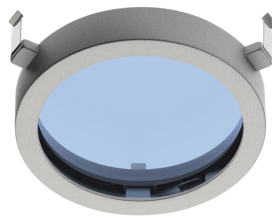

- 08.8027.20.CL
- 08.8027.08.CL
- 08.8027.14.CL

Cold light filter

Cold light filter