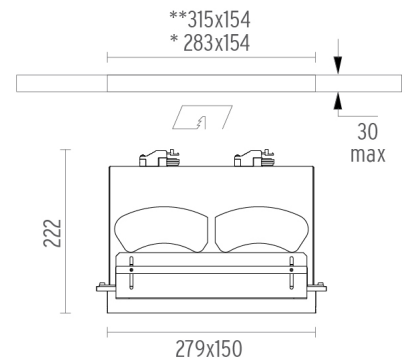

* Accessible ceiling: modular/open
** Inaccessible ceiling

CERTIFICATIONS