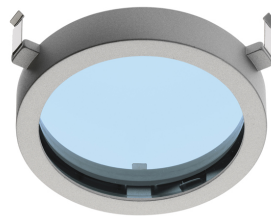

- 08.8027.20.DL
- 08.8027.08.DL
- 08.8027.14.DL

Daylight filter

Daylight filter