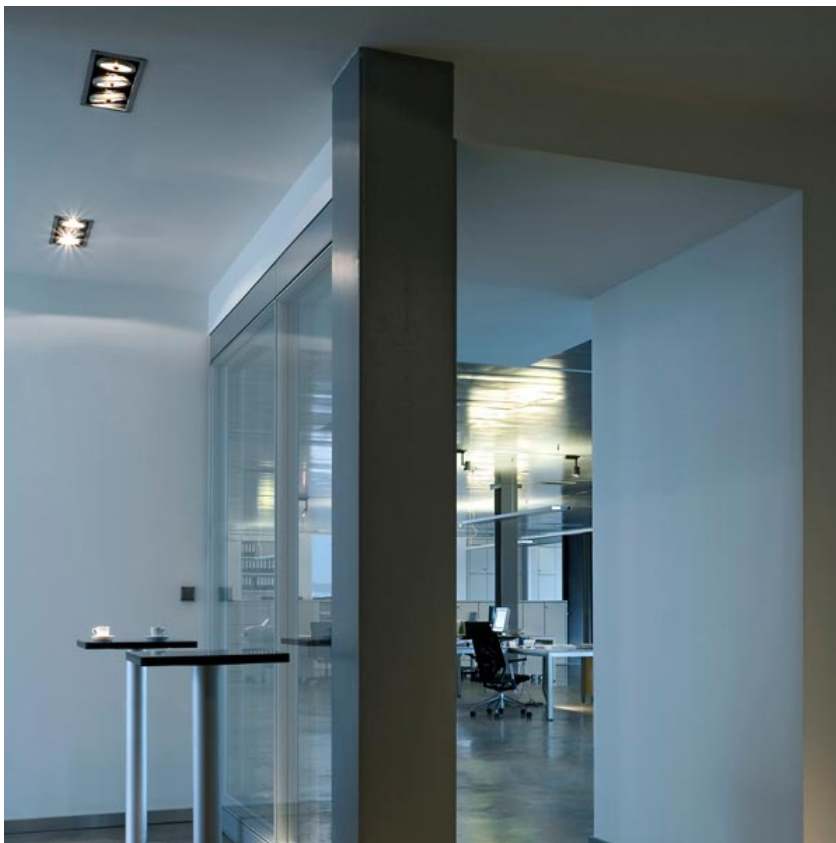

BATTERY NO TRIM LARGE 2L

Number of heads	2
Mounting	Ceiling recessed
Lamps description	2 x CDM-TC G8.5 Max 70W
Voltage (V)	220/240
Environment	Indoor
Notes	Pre-installation frame must be ordered separately

OPTICAL

Light controller description	Protection glass
Reflector finish	Aluminum
Aiming	Adjustable
Light distribution symmetry	Symmetric
Beam angle	36° Flood

ELECTRICAL

Control gear availability	Separate item
Control gear type	Conventional, Electronic
Control gear mounting	Remote
Emergency	Without
Insulation class	Class I

PHYSICAL

Recessed depth (mm)	222
Construction material	Aluminium
Weight (kg)	3,39

Battery No Trim Large 2L
designed by F.A. Porsche

Metal halide lamp recessed downlight.
Remote control gear not included

● 04.6126.20.NT	Matt white
● 04.6126.08.NT	Mercury
● 04.6126.14.NT	Matt black