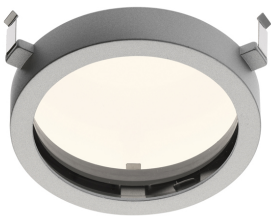

- 08.8027.08.HL
- 08.8027.20.HL
- 08.8027.14.HL

Hot Light

Hot Light