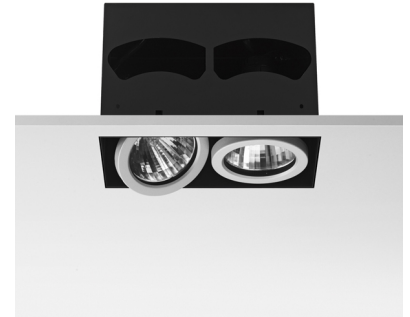

Battery No Trim Large 2L

designed by F.A. Porsche

Metal halide lamp recessed downlight.
Remote control gear not included

- 04.6126.20.NT Matt white
- 04.6126.08.NT Mercury
- 04.6126.14.NT Matt black