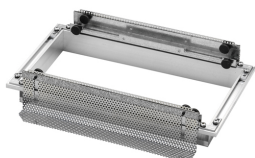

Battery No Trim Large 2L . Accessories

- 08.8027.20.ND
- 08.8027.08.ND
- 08.8027.14.ND

Neodimium

Neodimium

Battery No Trim Large 2L

designed by F.A. Porsche

Metal halide lamp recessed downlight.
Remote control gear not included

- 04.6126.20.NT   Matt white
- 04.6126.08.NT   Mercury
- 04.6126.14.NT   Matt black

* Accessible ceiling: modular/open
** Inaccessible ceiling

Mounting

- 08.8085.00

Pre-installation frame

Pre-installation frame large 2
lights

CERTIFICATIONS