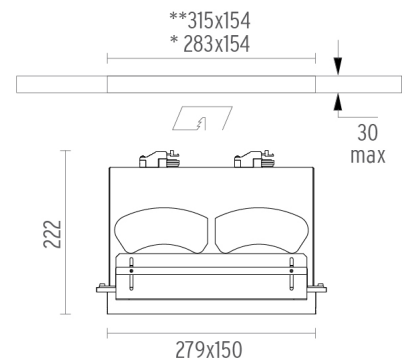

BATTERY NO TRIM LARGE 2L

Number of heads	2
Mounting	Ceiling recessed
Lamps description	2 x CDM-TC G8.5 Max 70W
Voltage (V)	220/240
Environment	Indoor
Notes	Pre-installation frame must be ordered separately

OPTICAL

Light controller description	Protection glass
Reflector finish	Aluminum
Aiming	Adjustable
Light distribution symmetry	Symmetric
Beam angle	36° Flood

ELECTRICAL

Control gear availability	Separate item
Control gear type	Conventional, Electronic
Control gear mounting	Remote
Emergency	Without
Insulation class	Class I

PHYSICAL

Recessed depth (mm)	222
Construction material	Aluminium
Weight (kg)	3,39

Metal halide lamp recessed downlight.
Remote control gear not included

● 04.6126.20.NT	Matt white
● 04.6126.08.NT	Mercury
● 04.6126.14.NT	Matt black

* Accessible ceiling: modular/open
** Inaccessible ceiling

CERTIFICATIONS