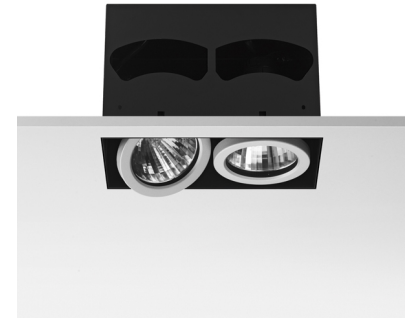

BATTERY NO TRIM LARGE 2L

Number of heads	2
Mounting	Ceiling recessed
Lamps description	2 x CDM-TC G8.5 Max 70W
Voltage (V)	220/240
Environment	Indoor
Notes	Pre-installation frame must be ordered separately

OPTICAL

Light controller description	Protection glass
Reflector finish	Aluminum
Aiming	Adjustable
Light distribution symmetry	Symmetric
Beam angle	36° Flood

ELECTRICAL

Control gear availability	Separate item
Control gear type	Conventional, Electronic
Control gear mounting	Remote
Emergency	Without
Insulation class	Class I

PHYSICAL

Recessed depth (mm)	222
Construction material	Aluminium
Weight (kg)	3,39

Battery No Trim Large 2L
designed by F.A. Porsche

Metal halide lamp recessed downlight.
Remote control gear not included

● 04.6126.20.NT	Matt white
● 04.6126.08.NT	Mercury
● 04.6126.14.NT	Matt black