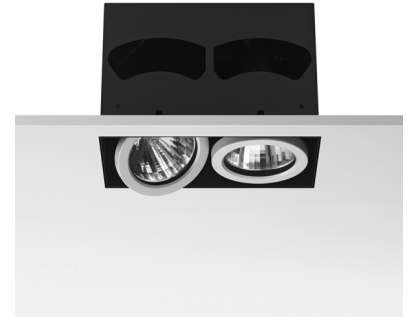

**Lamp type:**  
CDM-TC

**Battery No Trim Large 2L**  
designed by F.A. Porsche

Metal halide lamp recessed downlight.  
Remote control gear not included

● 04.6126.20.NT	Matt white
● 04.6126.08.NT	Mercury
● 04.6126.14.NT	Matt black