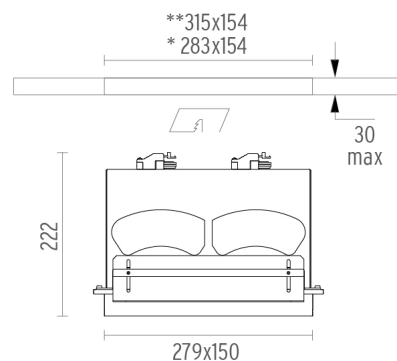

Battery No Trim Large 2L . Accessories

- 08.8027.20.ND
- 08.8027.08.ND
- 08.8027.14.ND

Neodimium

Neodimium

Battery No Trim Large 2L

designed by F.A. Porsche

Metal halide lamp recessed downlight.
Remote control gear not included

- 04.6126.20.NT   Matt white
- 04.6126.08.NT   Mercury
- 04.6126.14.NT   Matt black

* Accessible ceiling: modular/open
** Inaccessible ceiling

Mounting

- 08.8085.00

Pre-installation frame

Pre-installation frame large 2
lights

CERTIFICATIONS