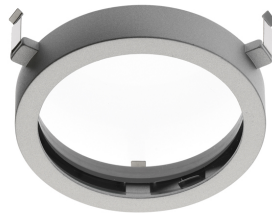

- 08.8027.20.UV
- 08.8027.08.UV
- 08.8027.14.UV

U.V. filter

U.V. filter