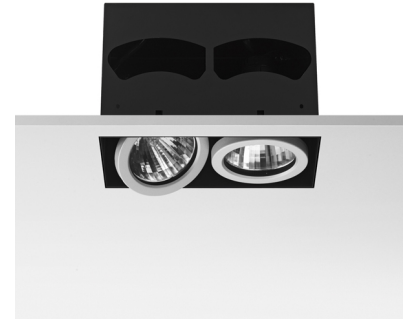

Battery No Trim Large 2L designed by F.A. Porsche

Metal halide lamp recessed downlight.
Remote control gear not included

- 04.6126.20.NT Matt white
- 04.6126.08.NT Mercury
- 04.6126.14.NT Matt black