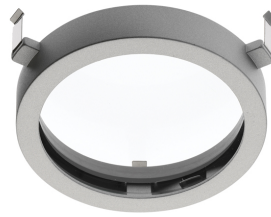

- 08.8027.20.IR
- 08.8027.08.IR
- 08.8027.14.IR

I.R. filter

I.R. filter