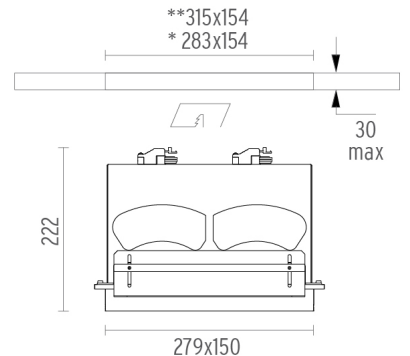

Battery No Trim Large 2L . Accessories

Optical

- 08.8025.20
- 08.8025.08
- 08.8025.14

Elliptical light distribution lens

Elliptical light distribution lens in 4mm thick tempered glass.

- 08.8029.20
- 08.8029.08
- 08.8029.14

Honeycomb

Anti-glare grid made of aluminium cells.

- 08.8030.20
- 08.8030.08
- 08.8030.14

Screening cylinder

Screening cylinder with rotating pin in a black thermoplastic material

- 08.8027.20.AO
- 08.8027.08.AO
- 08.8027.14.AO

Blue filter

Blue filter

- 08.8027.20.AC
- 08.8027.08.AC
- 08.8027.14.AC

Sky blue filter

Sky blue filter

- 08.8027.20.AM
- 08.8027.08.AM
- 08.8027.14.AM

Amber filter

Amber filter

Battery No Trim Large 2L designed by F.A. Porsche

Metal halide lamp recessed downlight.
Remote control gear not included

- 04.6126.20.NT Matt white
- 04.6126.08.NT Mercury
- 04.6126.14.NT Matt black

* Accessible ceiling: modular/open
** Inaccessible ceiling

CERTIFICATIONS