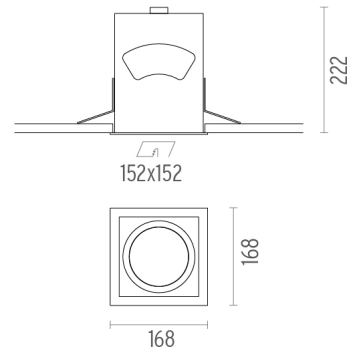

CERTIFICATIONS

GWT
850°

40°

IP
23

IP
23