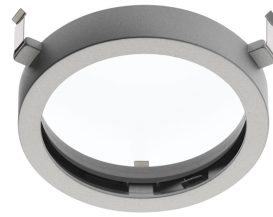

- 08.8027.20.IR
- 08.8027.08.IR
- 08.8027.14.IR

I.R. filter

I.R. filter