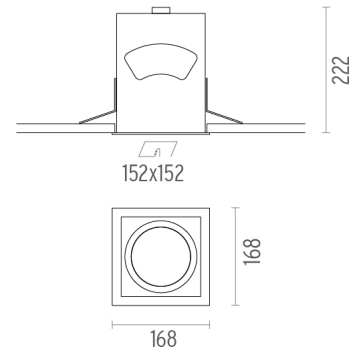

Battery Trim Large IL . Accessories

Optical

- 08.8025.20
- 08.8025.08
- 08.8025.14

Elliptical light distribution lens

Elliptical light distribution lens in 4mm thick tempered glass.

- 08.8029.20
- 08.8029.08
- 08.8029.14

Honeycomb

Anti-glare grid made of aluminium cells.

- 08.8030.20
- 08.8030.08
- 08.8030.14

Screening cylinder

Screening cylinder with rotating pin in a black thermoplastic material

Battery Trim Large IL designed by F.A. Porsche

Metal halide lamp recessed downlight.
Remote control gear not included

- 04.6125.20 Matt white
- 04.6125.08 Mercury
- 04.6125.14 Matt black

- 08.8027.20.AO
- 08.8027.08.AO
- 08.8027.14.AO

Blue filter

Blue filter

- 08.8027.20.AC
- 08.8027.08.AC
- 08.8027.14.AC

Sky blue filter

Sky blue filter

- 08.8027.20.AM
- 08.8027.08.AM
- 08.8027.14.AM

Amber filter

Amber filter

CERTIFICATIONS