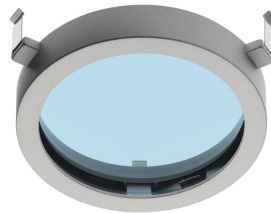

BATTERY TRIM LARGE IL

Number of heads	1
Mounting	Ceiling recessed
Lamps description	CDM-TC G8.5 Max 70W
Voltage (V)	220/240
Environment	Indoor

OPTICAL

Light controller description	Protection glass
Reflector finish	Aluminum
Aiming	Adjustable
Light distribution symmetry	Symmetric
Beam angle	14° Spot

Optical

- 08.8025.20
- 08.8025.08
- 08.8025.14

Elliptical light distribution lens

Elliptical light distribution lens in 4mm thick tempered glass.

- 08.8029.20
- 08.8029.08
- 08.8029.14

Honeycomb

Anti-glare grid made of aluminium cells.

- 08.8030.20
- 08.8030.08
- 08.8030.14

Screening cylinder

Screening cylinder with rotating pin in a black thermoplastic material

Battery Trim Large IL designed by F.A. Porsche

Metal halide lamp recessed downlight.
Remote control gear not included

- 04.6125.20 Matt white
- 04.6125.08 Mercury
- 04.6125.14 Matt black

- 08.8027.20.AO
- 08.8027.08.AO
- 08.8027.14.AO

Blue filter

Blue filter

- 08.8027.20.AC
- 08.8027.08.AC
- 08.8027.14.AC

Sky blue filter

Sky blue filter