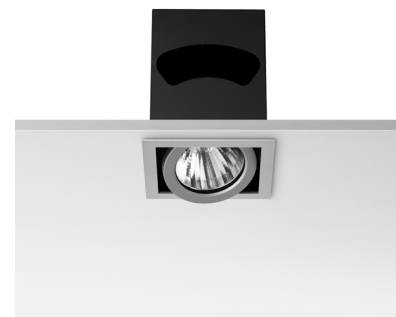

BATTERY TRIM LARGE IL

Number of heads	1
Mounting	Ceiling recessed
Lamps description	CDM-TC G8.5 Max 70W
Voltage (V)	220/240
Environment	Indoor

OPTICAL

Light controller description	Protection glass
Reflector finish	Aluminum
Aiming	Adjustable
Light distribution symmetry	Symmetric
Beam angle	14° Spot

ELECTRICAL

Control gear availability	Separate item
Control gear type	Conventional, Electronic
Control gear mounting	Remote
Emergency	Without
Insulation class	Class I

PHYSICAL

Recessed depth (mm)	222
Construction material	Aluminium
Weight (kg)	1,77