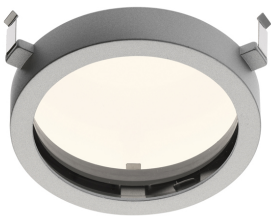

BATTERY TRIM LARGE IL

Number of heads	1
Mounting	Ceiling recessed
Lamps description	CDM-TC G8.5 Max 70W
Voltage (V)	220/240
Environment	Indoor

OPTICAL

Light controller description	Protection glass
Reflector finish	Aluminum
Aiming	Adjustable
Light distribution symmetry	Symmetric
Beam angle	14° Spot

- 08.8027.20.UV
- 08.8027.08.UV
- 08.8027.14.UV

U.V. filter

U.V. filter

- 08.8027.20.IR
- 08.8027.08.IR
- 08.8027.14.IR

I.R. filter

I.R. filter

- 08.8027.08.HL
- 08.8027.20.HL
- 08.8027.14.HL

Hot Light

Hot Light

- 08.8027.20.CL
- 08.8027.08.CL
- 08.8027.14.CL

Cold light filter

Cold light filter

- 08.8027.20.DL
- 08.8027.08.DL
- 08.8027.14.DL

Daylight filter

Daylight filter

Battery Trim Large IL