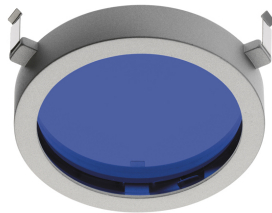

BATTERY TRIM LARGE IL

Number of heads	1
Mounting	Ceiling recessed
Lamps description	CDM-TC G8.5 Max 70W
Voltage (V)	220/240
Environment	Indoor

OPTICAL

Light controller description	Protection glass
Reflector finish	Aluminum
Aiming	Adjustable
Light distribution symmetry	Symmetric
Beam angle	14° Spot

Optical

- 08.8025.20
- 08.8025.08
- 08.8025.14

Elliptical light distribution lens

Elliptical light distribution lens in 4mm thick tempered glass.

- 08.8029.20
- 08.8029.08
- 08.8029.14

Honeycomb

Anti-glare grid made of aluminium cells.

- 08.8030.20
- 08.8030.08
- 08.8030.14

Screening cylinder

Screening cylinder with rotating pin in a black thermoplastic material

Battery Trim Large IL designed by F.A. Porsche

Metal halide lamp recessed downlight.
Remote control gear not included

- 04.6125.20 Matt white
- 04.6125.08 Mercury
- 04.6125.14 Matt black

- 08.8027.20.AO
- 08.8027.08.AO
- 08.8027.14.AO

Blue filter

Blue filter

- 08.8027.20.AC
- 08.8027.08.AC
- 08.8027.14.AC

Sky blue filter

Sky blue filter