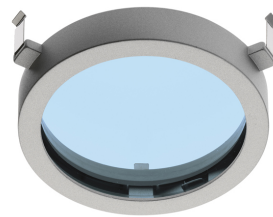

BATTERY TRIM LARGE IL

Number of heads	1
Mounting	Ceiling recessed
Lamps description	CDM-TC G8.5 Max 70W
Voltage (V)	220/240
Environment	Indoor

OPTICAL

Light controller description	Protection glass
Reflector finish	Aluminum
Aiming	Adjustable
Light distribution symmetry	Symmetric
Beam angle	14° Spot

- 08.8027.20.UV
- 08.8027.08.UV
- 08.8027.14.UV

U.V. filter

U.V. filter

- 08.8027.20.IR
- 08.8027.08.IR
- 08.8027.14.IR

I.R. filter

I.R. filter

- 08.8027.08.HL
- 08.8027.20.HL
- 08.8027.14.HL

Hot Light

Hot Light

- 08.8027.20.CL
- 08.8027.08.CL
- 08.8027.14.CL

Cold light filter

Cold light filter

- 08.8027.20.DL
- 08.8027.08.DL
- 08.8027.14.DL

Daylight filter

Daylight filter

Battery Trim Large IL