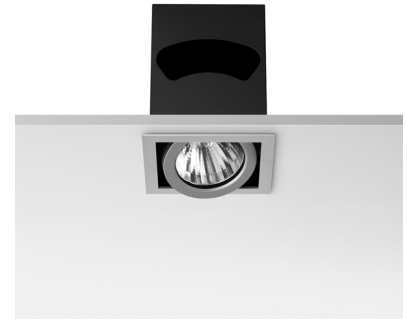

BATTERY TRIM LARGE IL

Number of heads	1
Mounting	Ceiling recessed
Lamps description	CDM-TC G8.5 Max 70W
Voltage (V)	220/240
Environment	Indoor

OPTICAL

Light controller description	Protection glass
Reflector finish	Aluminum
Aiming	Adjustable
Light distribution symmetry	Symmetric
Beam angle	14° Spot

Optical

- 08.8025.20
- 08.8025.08
- 08.8025.14

Elliptical light distribution lens

Elliptical light distribution lens in 4mm thick tempered glass.

- 08.8029.20
- 08.8029.08
- 08.8029.14

Honeycomb

Anti-glare grid made of aluminium cells.

- 08.8030.20
- 08.8030.08
- 08.8030.14

Screening cylinder

Screening cylinder with rotating pin in a black thermoplastic material

Battery Trim Large IL designed by F.A. Porsche

Metal halide lamp recessed downlight.
Remote control gear not included