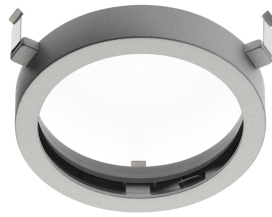

BATTERY TRIM LARGE IL

Number of heads	1
Mounting	Ceiling recessed
Lamps description	CDM-TC G8.5 Max 70W
Voltage (V)	220/240
Environment	Indoor

OPTICAL

Light controller description	Protection glass
Reflector finish	Aluminum
Aiming	Adjustable
Light distribution symmetry	Symmetric
Beam angle	14° Spot

- 08.8030.20
- 08.8030.08
- 08.8030.14

Screening cylinder

Screening cylinder with rotating pin in a black thermoplastic material

Battery Trim Large IL designed by F.A. Porsche

Metal halide lamp recessed downlight.
Remote control gear not included

- 08.8027.20.AM
- 08.8027.08.AM
- 08.8027.14.AM

Amber filter

Amber filter

CERTIFICATIONS

Battery Trim Large IL . Accessories

- 08.8027.20.RO
- 08.8027.08.RO
- 08.8027.14.RO

Red filter

Red filter