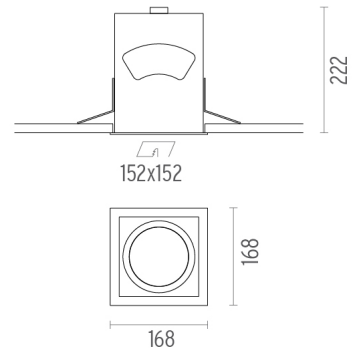

Battery Trim Large IL . Accessories

- 08.8027.20.RO
- 08.8027.08.RO
- 08.8027.14.RO

Red filter

Red filter

- 08.8027.20.UV
- 08.8027.08.UV
- 08.8027.14.UV

U.V. filter

U.V. filter

- 08.8027.20.IR
- 08.8027.08.IR
- 08.8027.14.IR

I.R. filter

I.R. filter

- 08.8027.08.HL
- 08.8027.20.HL
- 08.8027.14.HL

Hot Light

Hot Light

- 08.8027.20.CL
- 08.8027.08.CL
- 08.8027.14.CL

Cold light filter

Cold light filter

- 08.8027.20.DL
- 08.8027.08.DL
- 08.8027.14.DL

Daylight filter

Daylight filter

Battery Trim Large IL

designed by F.A. Porsche

Metal halide lamp recessed downlight.
Remote control gear not included

- 04.6125.20 Matt white
- 04.6125.08 Mercury
- 04.6125.14 Matt black

CERTIFICATIONS