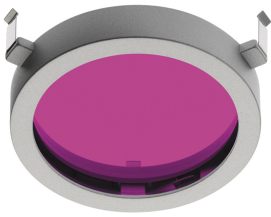

BATTERY TRIM LARGE IL

Number of heads	1
Mounting	Ceiling recessed
Lamps description	CDM-TC G8.5 Max 70W
Voltage (V)	220/240
Environment	Indoor

OPTICAL

Light controller description	Protection glass
Reflector finish	Aluminum
Aiming	Adjustable
Light distribution symmetry	Symmetric
Beam angle	14° Spot

- 04.6125.20 Matt white
- 04.6125.08 Mercury
- 04.6125.14 Matt black

- 08.8027.20.AO
- 08.8027.08.AO
- 08.8027.14.AO

Blue filter

Blue filter

- 08.8027.20.AC
- 08.8027.08.AC
- 08.8027.14.AC

Sky blue filter

Sky blue filter

- 08.8027.20.AM
- 08.8027.08.AM
- 08.8027.14.AM

Amber filter

Amber filter

CERTIFICATIONS

Battery Trim Large IL . Accessories

- 08.8027.20.RO
- 08.8027.08.RO
- 08.8027.14.RO

Red filter

Red filter

- 08.8027.20.UV
- 08.8027.08.UV
- 08.8027.14.UV

U.V. filter

U.V. filter

- 08.8027.20.IR
- 08.8027.08.IR
- 08.8027.14.IR

I.R. filter

I.R. filter

- 08.8027.08.HL
- 08.8027.20.HL
- 08.8027.14.HL

Hot Light