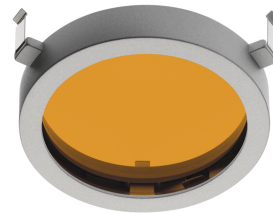

BATTERY TRIM LARGE IL

Number of heads	1
Mounting	Ceiling recessed
Lamps description	CDM-TC G8.5 Max 70W
Voltage (V)	220/240
Environment	Indoor

OPTICAL

Light controller description	Protection glass
Reflector finish	Aluminum
Aiming	Adjustable
Light distribution symmetry	Symmetric
Beam angle	14° Spot

- 08.8030.20
- 08.8030.08
- 08.8030.14

Screening cylinder

Screening cylinder with rotating pin in a black thermoplastic material

Battery Trim Large IL designed by F.A. Porsche

Metal halide lamp recessed downlight.
Remote control gear not included

- 04.6125.20 Matt white
- 04.6125.08 Mercury
- 04.6125.14 Matt black

- 08.8027.20.AO
- 08.8027.08.AO
- 08.8027.14.AO

Blue filter

Blue filter

- 08.8027.20.AC
- 08.8027.08.AC
- 08.8027.14.AC

Sky blue filter

Sky blue filter