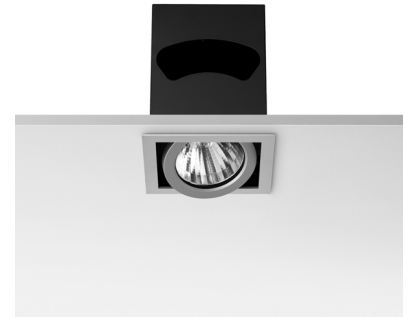

BATTERY TRIM LARGE IL

Number of heads	1
Mounting	Ceiling recessed
Lamps description	CDM-TC G8.5 Max 70W
Voltage (V)	220/240
Environment	Indoor

OPTICAL

Light controller description	Protection glass
Reflector finish	Aluminum
Aiming	Adjustable
Light distribution symmetry	Symmetric
Beam angle	14° Spot

Hot Light

- 08.8027.20.CL
- 08.8027.08.CL
- 08.8027.14.CL

Cold light filter

Cold light filter

- 08.8027.20.DL
- 08.8027.08.DL
- 08.8027.14.DL

Daylight filter

Daylight filter

Battery Trim Large IL