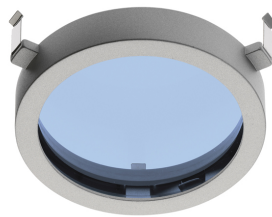

BATTERY TRIM LARGE IL

Number of heads	1
Mounting	Ceiling recessed
Lamps description	CDM-TC G8.5 Max 70W
Voltage (V)	220/240
Environment	Indoor

OPTICAL

Light controller description	Protection glass
Reflector finish	Aluminum
Aiming	Adjustable
Light distribution symmetry	Symmetric
Beam angle	14° Spot

- 08.8027.20.UV
- 08.8027.08.UV
- 08.8027.14.UV

U.V. filter

U.V. filter

- 08.8027.20.IR
- 08.8027.08.IR
- 08.8027.14.IR

I.R. filter

I.R. filter

- 08.8027.08.HL
- 08.8027.20.HL
- 08.8027.14.HL

Hot Light

Hot Light

- 08.8027.20.CL
- 08.8027.08.CL
- 08.8027.14.CL

Cold light filter

Cold light filter

- 08.8027.20.DL
- 08.8027.08.DL
- 08.8027.14.DL

Daylight filter

Daylight filter

Battery Trim Large IL