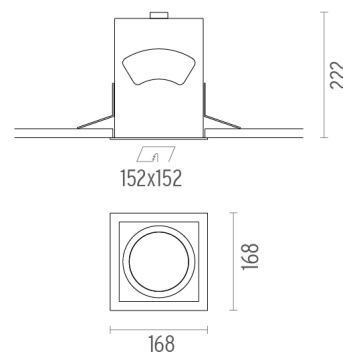

BATTERY TRIM LARGE IL

Number of heads	1
Mounting	Ceiling recessed
Lamps description	CDM-TC G8.5 Max 70W
Voltage (V)	220/240
Environment	Indoor

OPTICAL

Light controller description	Protection glass
Reflector finish	Aluminum
Aiming	Adjustable
Light distribution symmetry	Symmetric
Beam angle	14° Spot

ELECTRICAL

Control gear availability	Separate item
Control gear type	Conventional, Electronic
Control gear mounting	Remote
Emergency	Without
Insulation class	Class I

PHYSICAL

Recessed depth (mm)	222
Construction material	Aluminium
Weight (kg)	1,77

Metal halide lamp recessed downlight.
Remote control gear not included

● 04.6125.20	Matt white
● 04.6125.08	Mercury
● 04.6125.14	Matt black

CERTIFICATIONS