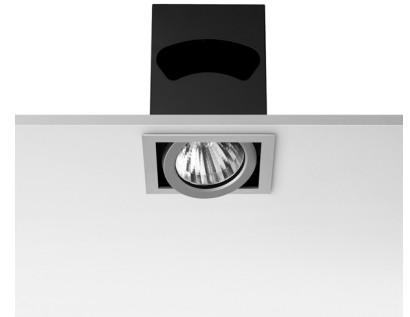

Battery Trim Large IL

designed by F.A. Porsche

Metal halide lamp recessed downlight.
Remote control gear not included

- 04.6125.20   Matt white
- 04.6125.08   Mercury
- 04.6125.14   Matt black

Battery Trim Large IL . Lamps

60.6483

CDM-TC

Lamp Watt:
35 W

Lamp category:
Metal halide

Socket:
G8.5

Color temperature (K):
3000 °K

Catalog reference:
60.6483

Lamp type:
CDM-TC

60.6484

CDM-TC

Lamp Watt:
70 W

Lamp category:
Metal halide

Socket:
G8.5

Color temperature (K):
3000 °K

Catalog reference:
60.6484

Lamp type:
CDM-TC

60.6127

CDM-TC

Lamp Watt:
20 W

Lamp category:
Metal halide

Socket:
G8.5

Color temperature (K):
3000 °K

Catalog reference:
60.6127

Lamp type:
CDM-TC