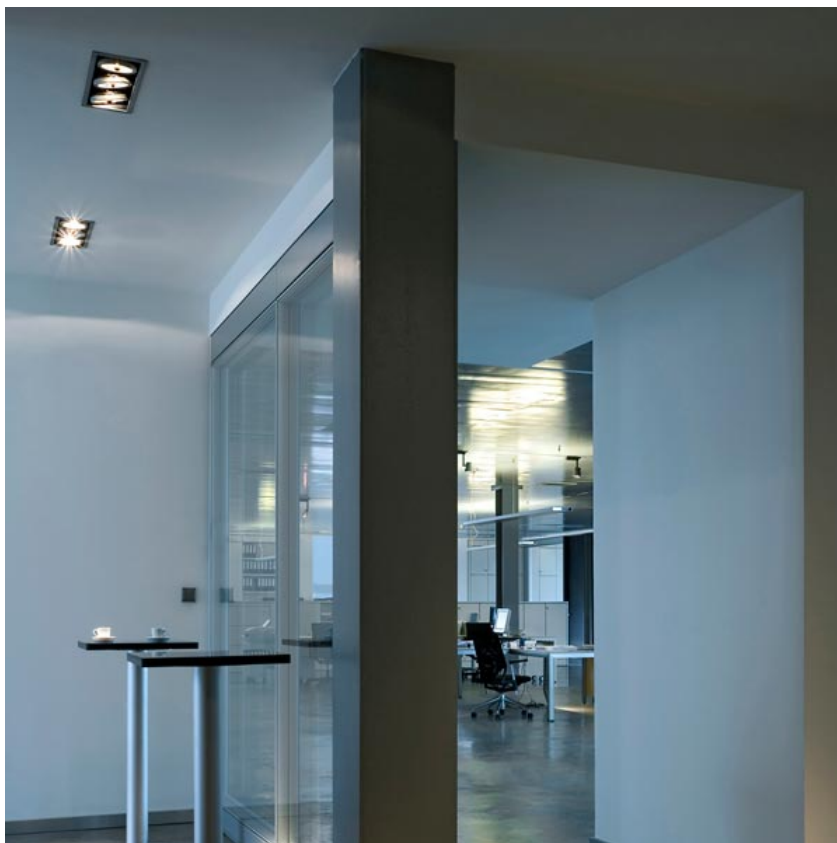

CERTIFICATIONS