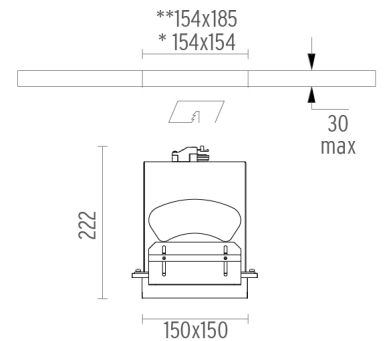

Battery No Trim Large IL . Accessories

Optical

- 08.8025.20
- 08.8025.08
- 08.8025.14

Elliptical light distribution lens

Elliptical light distribution lens in 4mm thick tempered glass.

- 08.8029.20
- 08.8029.08
- 08.8029.14

Honeycomb

Anti-glare grid made of aluminium cells.

- 08.8030.20
- 08.8030.08
- 08.8030.14

Screening cylinder

Screening cylinder with rotating pin in a black thermoplastic material

- 08.8027.20.AO
- 08.8027.08.AO
- 08.8027.14.AO

Blue filter

Blue filter

- 08.8027.20.AC
- 08.8027.08.AC
- 08.8027.14.AC

Sky blue filter

Sky blue filter

- 08.8027.20.AM
- 08.8027.08.AM
- 08.8027.14.AM

Amber filter

Amber filter

Battery No Trim Large IL

designed by F.A. Porsche

Metal halide lamp recessed downlight.
Remote control gear not included

- 04.6124.20.NT Matt white
- 04.6124.08.NT Mercury
- 04.6124.14.NT Matt black

* Accessible ceiling: modular/open
** Inaccessible ceiling

CERTIFICATIONS