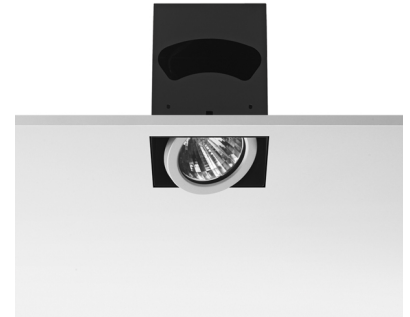

Battery No Trim Large IL

designed by F.A. Porsche

Metal halide lamp recessed downlight.
Remote control gear not included

- 04.6124.20.NT Matt white
- 04.6124.08.NT Mercury
- 04.6124.14.NT Matt black