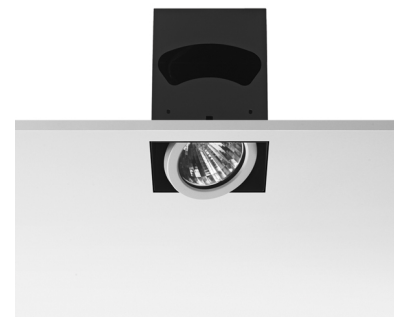

### OPTICAL

<b>Light controller description</b>	Protection glass
<b>Reflector finish</b>	Aluminum
<b>Aiming</b>	Adjustable
<b>Light distribution symmetry</b>	Symmetric
<b>Beam angle</b>	36° Flood

### PHYSICAL

<b>Recessed depth (mm)</b>	222
<b>Construction material</b>	Aluminium
<b>Weight (kg)</b>	1,92

**Battery No Trim Large IL**  
designed by F.A. Porsche

Metal halide lamp recessed downlight.  
Remote control gear not included