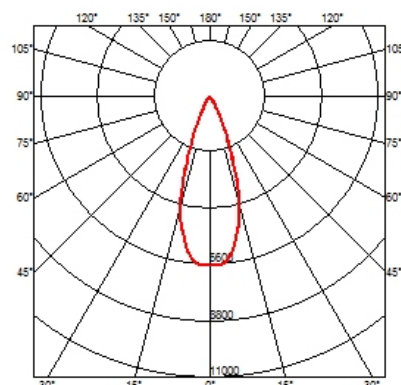

CERTIFICATIONS