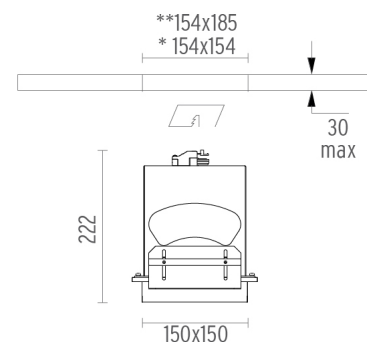

BATTERY NO TRIM LARGE IL

Number of heads	1
Mounting	Ceiling recessed
Lamps description	CDM-TC G8.5 Max 70W
Voltage (V)	220/240
Environment	Indoor
Notes	Pre-installation frame must be ordered separately

OPTICAL

Light controller description	Protection glass
Reflector finish	Aluminum
Aiming	Adjustable
Light distribution symmetry	Symmetric
Beam angle	36° Flood

ELECTRICAL

Control gear availability	Separate item
Control gear type	Conventional, Electronic
Control gear mounting	Remote
Emergency	Without
Insulation class	Class I

PHYSICAL

Recessed depth (mm)	222
Construction material	Aluminium
Weight (kg)	1,92

Metal halide lamp recessed downlight.
Remote control gear not included

● 04.6124.20.NT	Matt white
● 04.6124.08.NT	Mercury
● 04.6124.14.NT	Matt black

* Accessible ceiling: modular/open
** Inaccessible ceiling

CERTIFICATIONS