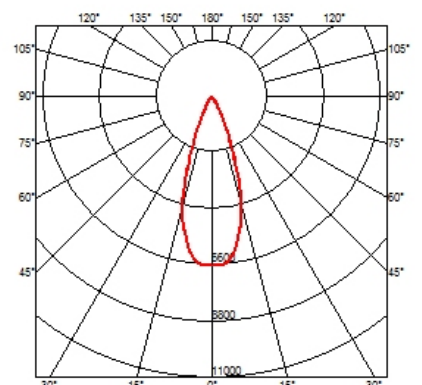

CERTIFICATIONS