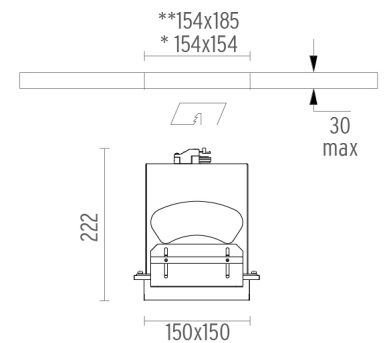

Pre-installation frame

Pre-installation frame large
single light