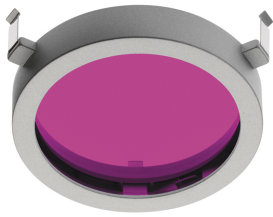

Battery No Trim Large IL . Accessories

- 08.8027.20.RO
- 08.8027.08.RO
- 08.8027.14.RO

Red filter

Red filter