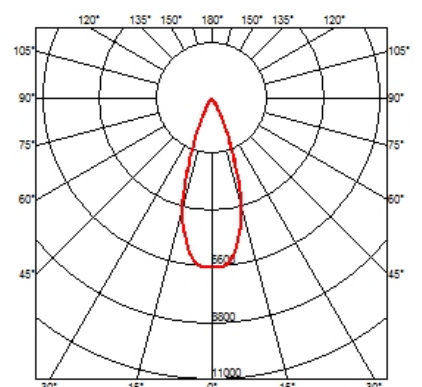

CERTIFICATIONS