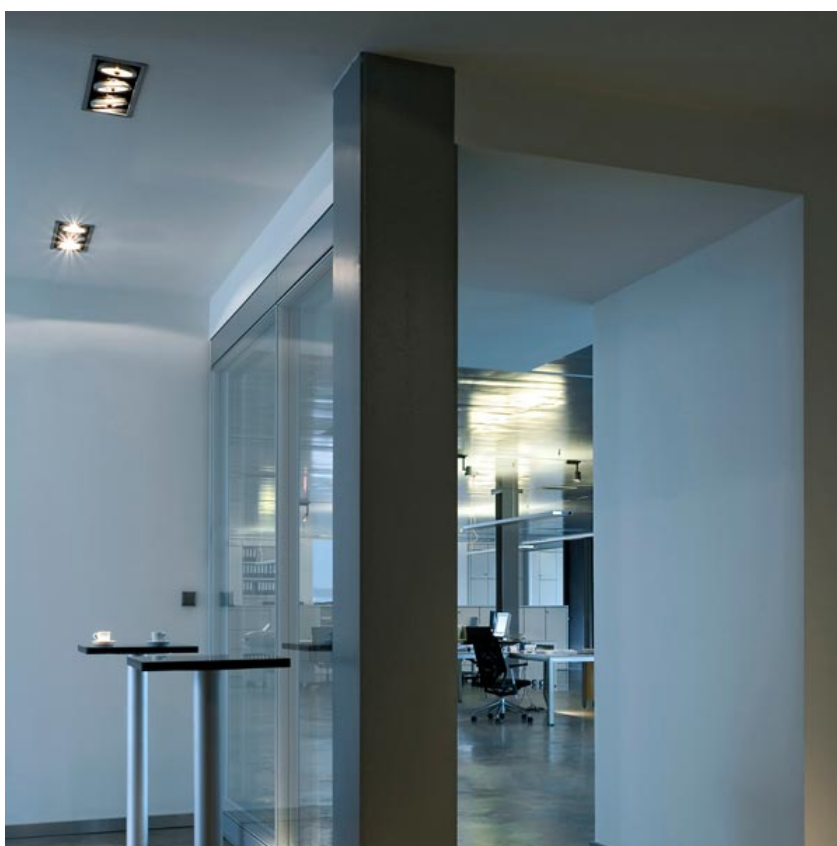

CERTIFICATIONS