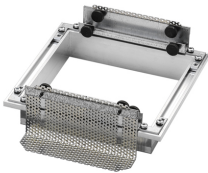

Mounting

- 08.8084.00

Pre-installation frame

Pre-installation frame large
single light