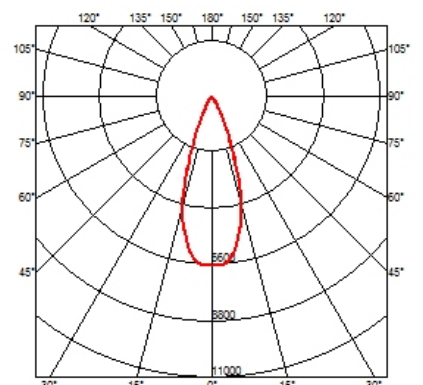

CERTIFICATIONS