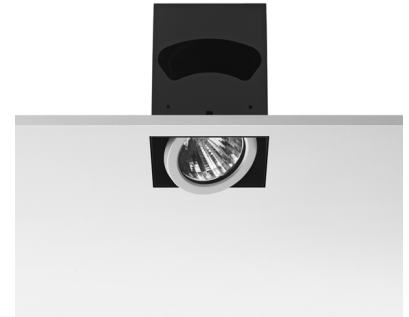

**Lamp type:**  
CDM-TC

**Battery No Trim Large IL**  
designed by F.A. Porsche

Metal halide lamp recessed downlight.  
Remote control gear not included

- 04.6124.20.NT Matt white
- 04.6124.08.NT Mercury
- 04.6124.14.NT Matt black