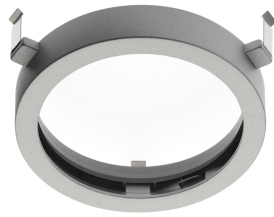

- 08.8027.20.UV
- 08.8027.08.UV
- 08.8027.14.UV

U.V. filter

U.V. filter