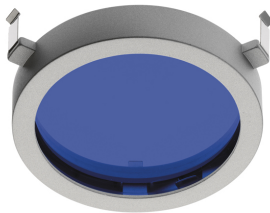

- 08.8027.20.AO
- 08.8027.08.AO
- 08.8027.14.AO

Blue filter

Blue filter