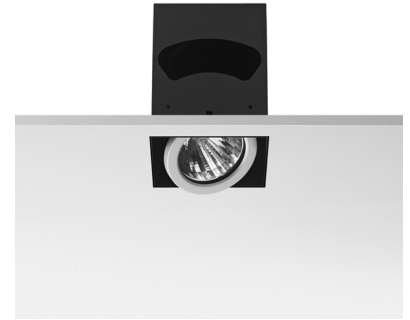

Battery No Trim Large IL

designed by F.A. Porsche

Metal halide lamp recessed downlight.
Remote control gear not included

- 04.6124.20.NT Matt white
- 04.6124.08.NT Mercury
- 04.6124.14.NT Matt black