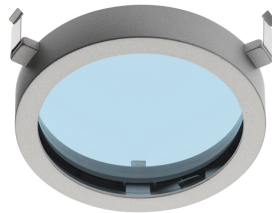

- 08.8027.20.AC
- 08.8027.08.AC
- 08.8027.14.AC

Sky blue filter

Sky blue filter