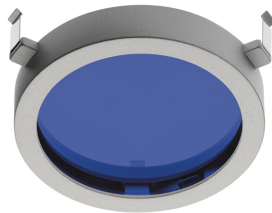

### OPTICAL

<b>Light controller description</b>	Protection glass
<b>Reflector finish</b>	Aluminum
<b>Aiming</b>	Adjustable
<b>Light distribution symmetry</b>	Symmetric
<b>Beam angle</b>	36° Flood

#### Honeycomb

Anti-glare grid made of aluminium cells.

- 08.8030.20
- 08.8030.08
- 08.8030.14

#### Screening cylinder

Screening cylinder with rotating pin in a black thermoplastic material

- 08.8027.20.AO
- 08.8027.08.AO
- 08.8027.14.AO