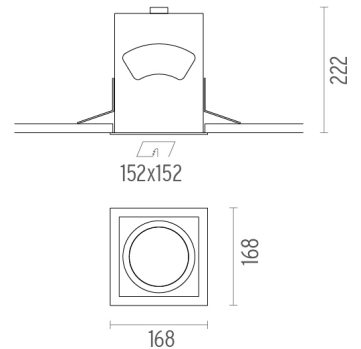

Battery Trim Large IL . Accessories

Optical

- 08.8025.20
- 08.8025.08
- 08.8025.14

Elliptical light distribution lens

Elliptical light distribution lens in 4mm thick tempered glass.

- 08.8029.20
- 08.8029.08
- 08.8029.14

Honeycomb

Anti-glare grid made of aluminium cells.

- 08.8030.20
- 08.8030.08
- 08.8030.14

Screening cylinder

Screening cylinder with rotating pin in a black thermoplastic material

- 08.8027.20.AO
- 08.8027.08.AO
- 08.8027.14.AO

Blue filter

Blue filter

- 08.8027.20.AC
- 08.8027.08.AC
- 08.8027.14.AC

Sky blue filter

Sky blue filter

- 08.8027.20.AM
- 08.8027.08.AM
- 08.8027.14.AM

Amber filter

Amber filter

Battery Trim Large IL

designed by F.A. Porsche

Metal halide lamp recessed downlight.
Remote control gear not included

- 04.6124.20 Matt white
- 04.6124.08 Mercury
- 04.6124.14 Matt black

CERTIFICATIONS