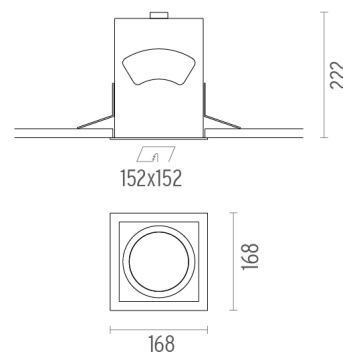

BATTERY TRIM LARGE IL

Number of heads	1
Mounting	Ceiling recessed
Lamps description	CDM-TC G8.5 Max 70W
Voltage (V)	220/240
Environment	Indoor

OPTICAL

Light controller description	Protection glass
Reflector finish	Aluminum
Aiming	Adjustable
Light distribution symmetry	Symmetric
Beam angle	36° Flood

ELECTRICAL

Control gear availability	Separate item
Control gear type	Conventional, Electronic
Control gear mounting	Remote
Emergency	Without
Insulation class	Class I

PHYSICAL

Recessed depth (mm)	222
Construction material	Aluminium
Weight (kg)	1,77

Metal halide lamp recessed downlight.
Remote control gear not included

● 04.6124.20	Matt white
● 04.6124.08	Mercury
● 04.6124.14	Matt black

CERTIFICATIONS