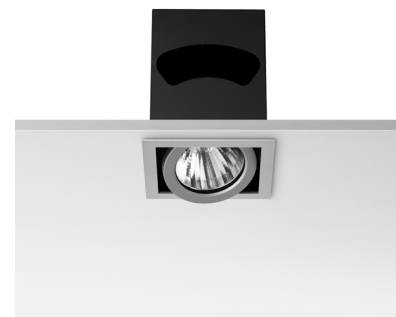

BATTERY TRIM LARGE IL

Number of heads	1
Mounting	Ceiling recessed
Lamps description	CDM-TC G8.5 Max 70W
Voltage (V)	220/240
Environment	Indoor

OPTICAL

Light controller description	Protection glass
Reflector finish	Aluminum
Aiming	Adjustable
Light distribution symmetry	Symmetric
Beam angle	36° Flood

ELECTRICAL

Control gear availability	Separate item
Control gear type	Conventional, Electronic
Control gear mounting	Remote
Emergency	Without
Insulation class	Class I

PHYSICAL

Recessed depth (mm)	222
Construction material	Aluminium
Weight (kg)	1,77

Battery Trim Large IL
designed by F.A. Porsche

Metal halide lamp recessed downlight.
Remote control gear not included

● 04.6124.20	Matt white
● 04.6124.08	Mercury
● 04.6124.14	Matt black