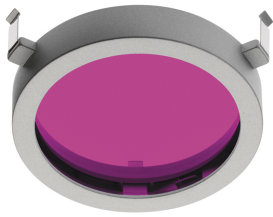

Battery Trim Large IL . Accessories

- 08.8027.20.RO
- 08.8027.08.RO
- 08.8027.14.RO

Red filter

Red filter