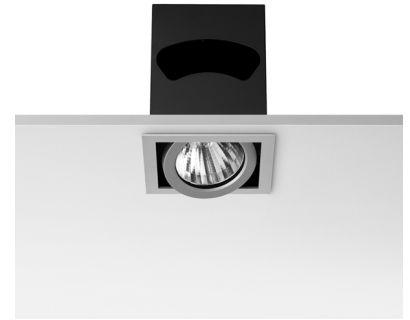

Battery Trim Large IL

designed by F.A. Porsche

Metal halide lamp recessed downlight.
Remote control gear not included

- 04.6124.20 Matt white
- 04.6124.08 Mercury
- 04.6124.14 Matt black