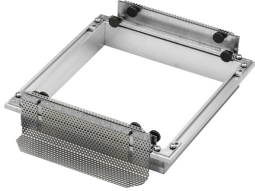

Battery No Trim Small 4L . Accessories

Mounting

● 08.8083.00

Pre-installation frame

Pre-installation frame small
4 lights