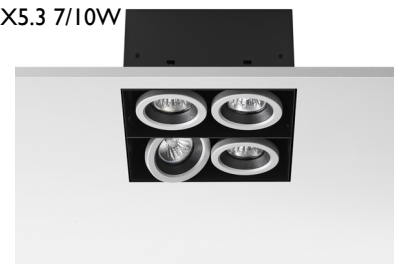

## BATTERY NO TRIM SMALL 4L

<b>Number of heads</b>	4
<b>Mounting</b>	Ceiling recessed
<b>Lamps description</b>	4 x QR-CBC 51 GX5.3 Max 50W or 4 x LED QR-CBC 51 GX5.3 7/10W
<b>Voltage (V)</b>	12
<b>Environment</b>	Indoor
<b>Notes</b>	Pre-installation frame must be ordered separately. Additional inner plastic (PPS) ring for lamp approaching & low glare effect.

### OPTICAL

<b>Light controller description</b>	Bare lamps
<b>Aiming</b>	Adjustable
<b>Light distribution symmetry</b>	Symmetric
<b>Beam angle</b>	10°, 24°, 25°, 36°, 38°, 60°

### PHYSICAL

<b>Recessed depth (mm)</b>	132
<b>Construction material</b>	Aluminium
<b>Weight (kg)</b>	2,92

**Battery No Trim Small 4L**  
designed by F.A. Porsche

12V halogen lamp recessed downlight.  
Remote transformer not included