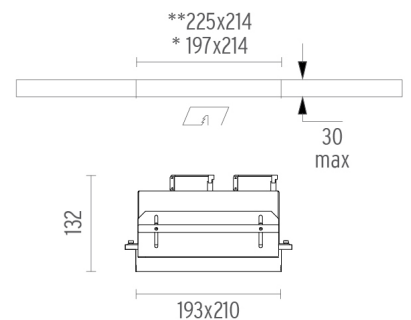

Battery No Trim Small 4L . Lamps

60.6361

QR-CBC 51

Lamp Watt:
50 W

Lamp category:
Halogen low voltage

Socket:
GX5.3

Lamp angle:
60 °

Color temperature (K):
3000 °K

Catalog reference:
60.6361

Lamp type:
QR-CBC 51

60.6393

QR-CBC 51

Lamp Watt:
20 W

Lamp category:
Halogen low voltage

Socket:
GX5.3

Lamp angle:
24 °

Color temperature (K):
3000 °K

Catalog reference:
60.6393

Lamp type:
QR-CBC 51

60.6394

QR-CBC 51

Lamp Watt:
20 W

Lamp category:
Halogen low voltage

Socket:
GX5.3

Lamp angle:
38 °

Color temperature (K):
3000 °K

Catalog reference:
60.6394

Lamp type:
QR-CBC 51

60.6395

QR-CBC 51

Lamp Watt:
20 W

Lamp category:
Halogen low voltage

Socket:
GX5.3

Lamp angle:
60 °

Color temperature (K):
3000 °K

Catalog reference:
60.6395

Lamp type:
QR-CBC 51

60.6355

QR-CBC 51

Lamp Watt:
35 W

Lamp category:
Halogen low voltage

Socket:
GX5.3

Lamp angle:
24 °

Color temperature (K):
3000 °K

Catalog reference:
60.6355

Lamp type:
QR-CBC 51

60.6356

QR-CBC 51

Lamp Watt:
35 W

Lamp category:
Halogen low voltage

Socket:
GX5.3

Lamp angle:
38 °

Color temperature (K):
3000 °K

Catalog reference:
60.6356

Lamp type:
QR-CBC 51

Battery No Trim Small 4L
designed by F.A. Porsche

12V halogen lamp recessed downlight.
Remote transformer not included

- 04.6024.20.NT   Matt white
- 04.6024.08.NT   Mercury
- 04.6024.14.NT   Matt black

* Accessible ceiling: modular/open
** Inaccessible ceiling

CERTIFICATIONS