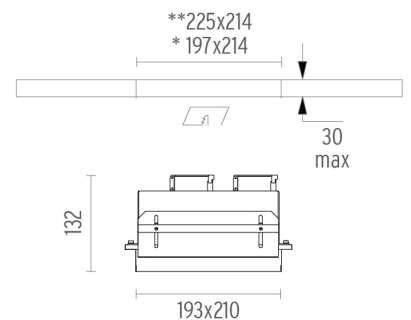

* Accessible ceiling: modular/open
** Inaccessible ceiling