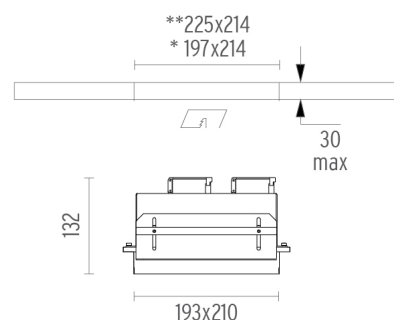

BATTERY NO TRIM SMALL 4L

Number of heads	4
Mounting	Ceiling recessed
Lamps description	4 x QR-CBC 51 GX5.3 Max 50W or 4 x LED QR-CBC 51 GX5.3 7/10W
Voltage (V)	12
Environment	Indoor
Notes	Pre-installation frame must be ordered separately. Additional inner plastic (PPS) ring for lamp approaching & low glare effect.

OPTICAL

Light controller description	Bare lamps
Aiming	Adjustable
Light distribution symmetry	Symmetric
Beam angle	10°, 24°, 25°, 36°, 38°, 60°

ELECTRICAL

Transformer availability	Separate item
Transformer mounting	Remote
Transformer type	Electronic, Electronic dimmable
Emergency	Without
Insulation class	Class III

PHYSICAL

Recessed depth (mm)	132
Construction material	Aluminium
Weight (kg)	2,92

12V halogen lamp recessed downlight.
Remote transformer not included

● 04.6024.20.NT	Matt white
● 04.6024.08.NT	Mercury
● 04.6024.14.NT	Matt black

* Accessible ceiling: modular/open
** Inaccessible ceiling

CERTIFICATIONS