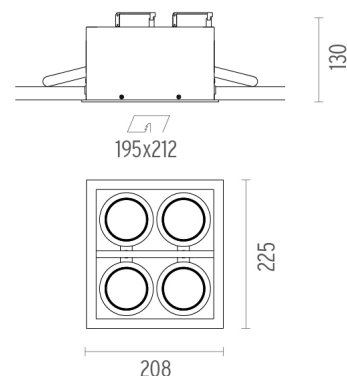

Battery Trim Small 4L . Lamps

BU21

QR-CBC 51

Lamp Watt:

50 W

Lamp category:

Halogen low voltage

Socket:

GX5.3

Lamp angle:

60 °

Color temperature (K):

3000 °K

Catalog reference:

BU21

Lamp type:

QR-CBC 51

60.6891

LED QR-CBC 51

Lamp Watt:

8 W

Lamp category:

LED

Socket:

GX5.3

Lamp angle:

24 °

Color temperature (K):

3000 °K

Catalog reference:

60.6891

Lamp type:

LED QR-CBC 51

Battery Trim Small 4L

designed by F.A. Porsche

12V halogen lamp recessed downlight.
Remote transformer not included

- 04.6024.20 Matt white
- 04.6024.08 Mercury
- 04.6024.14 Matt black

CERTIFICATIONS