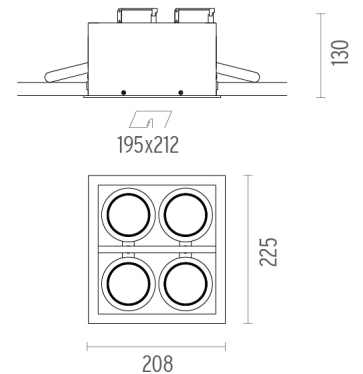

BATTERY TRIM SMALL 4L

Number of heads	4
Mounting	Ceiling recessed
Lamps description	4 x QR-CBC 51 GX5.3 Max 50W or 4 x LED QR-CBC 51 GX5.3 7/10W
Voltage (V)	12
Environment	Indoor
Notes	Additional inner plastic (PPS) ring for lamp approaching & low glare effect.

OPTICAL

Light controller description	Bare lamps
Aiming	Adjustable
Light distribution symmetry	Symmetric
Beam angle	10°, 24°, 25°, 36°, 38°, 60°

ELECTRICAL

Transformer availability	Separate item
Transformer mounting	Remote
Transformer type	Electronic, Electronic dimmable
Emergency	Without
Insulation class	Class III

PHYSICAL

Recessed depth (mm)	130
Construction material	Aluminium
Weight (kg)	2,35

12V halogen lamp recessed downlight.
Remote transformer not included

● 04.6024.20	Matt white
● 04.6024.08	Mercury
● 04.6024.14	Matt black

CERTIFICATIONS